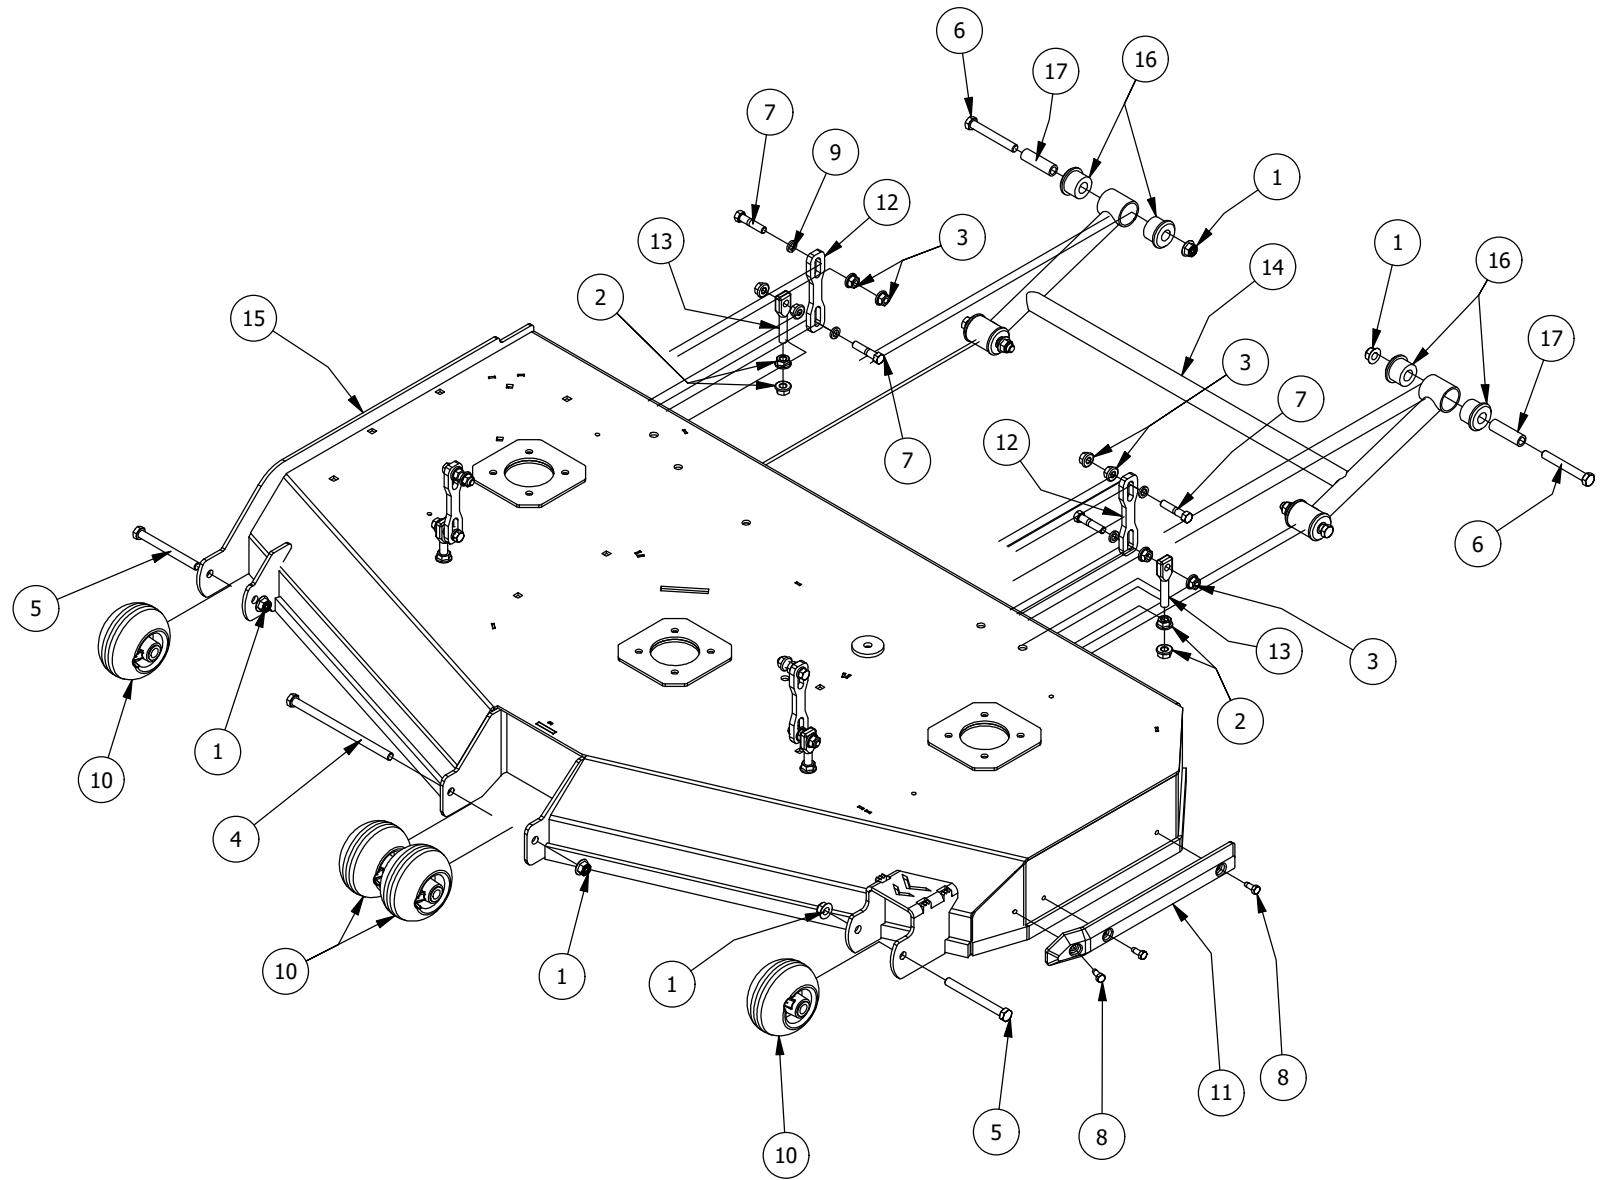

61" Deck Scalping Wheels and Stabilizer Assembly

61" Deck Scalping Wheels and Stabilizer Assembly			
ITEM	QTY	PART NUMBER	DESCRIPTION
1	7	413-0002-00	1/2-13 NYLON INSERT FLANGE NUT ZINC YELLOW
2	8	413-0005-00	1/2-13 HEX FLANGE NUT W/SERR ZINC YELLOW
3	16	413-0011-00	7/16-14 HEX FLANGE NUT W/SERR ZINC YELLOW
4	1	418-0015-00	1/2-13 X 8-1/2 HEX C/S GR 2 ZINC YELLOW
5	2	418-0016-00	1/2-13 X 5 HEX C/S GR 2 ZINC YELLOW
6	4	418-0021-00	1/2-13 X 3-3/4 HEX C/S GR 5 ZINC
7	8	418-0046-00	7/16-14 X 2 HEX C/S GR 5 ZINC YELLOW
8	3	418-0262-00	5/16-18 X 3/4 IND HWH UNSLOT (F) TCS ZC/Y
9	8	419-0010-00	.443 ID X .750 OD X .125 THK NYLON BLACK
10	4	422-0061-00	Anti-Scalp Wheel
11	1	429-0001-00	Mower Nylon Deck Guard
12	4	435-0007-00	Mower Deck Link
13	4	448-0001-00	Mower Deck Height Adjustment Stud
14	1	490-0014-03	Mower 54"/61" Deck Frame Stabilizer Assembly
15	1	490-0061-00	2020 61 RT/SRT Deck assembly
16	8	732-2000-00	Large MTV A-Arm Bushing
17	4	732-2001-00	Large MTV A-Arm Bushing Sleeve