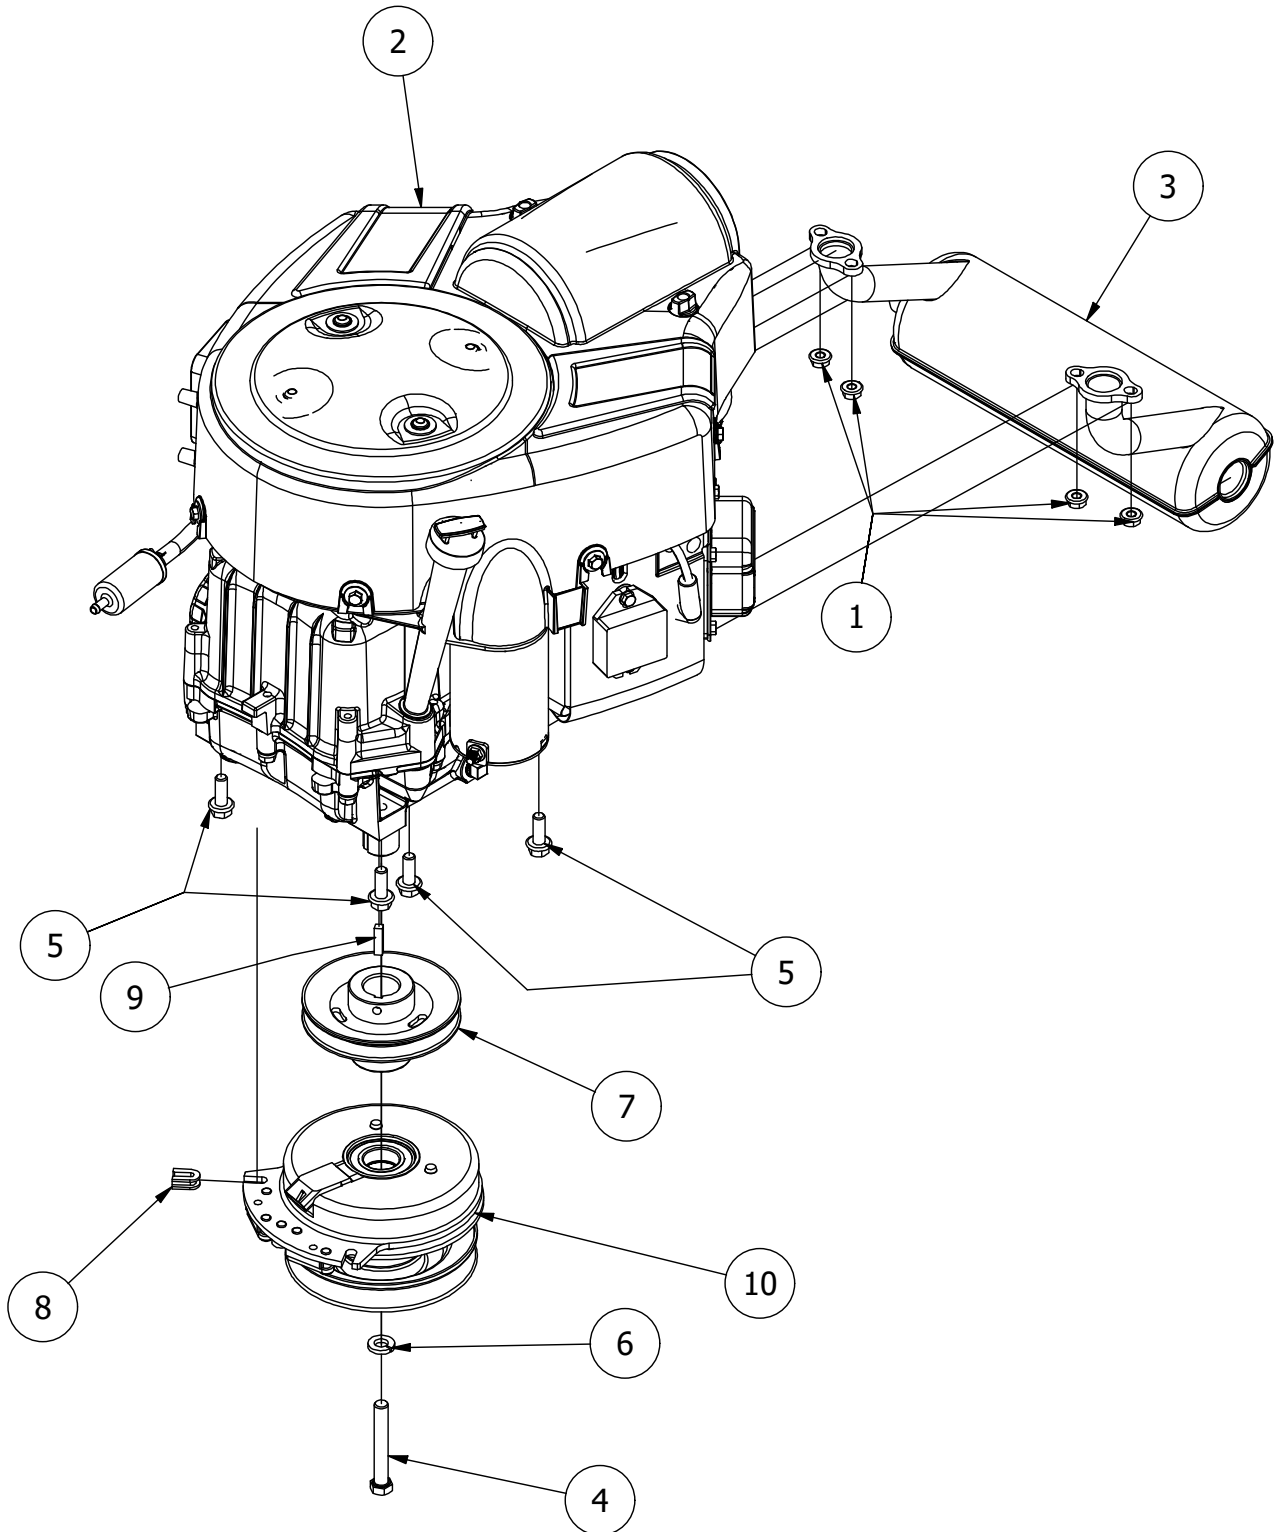

26 HP Vanguard Engine Assembly

26 HP Vanguard Engine Assembly			
ITEM	QTY	PART NUMBER	DESCRIPTION
1	4	413-0009-00	M8-1.25 HEX FLANGE TOPLOCK NUT ZINC
2	1	415-0011-00	26HP Vanguard for RT/SRT
3	1	415-0052-00	B&S 27 HP&25HP Exhaust
4	1	418-0022-00	7/16-20 X 3 HEX C/S GR 8 ZC YELLOW
5	4	418-0023-00	3/8-16 X 1-1/8 IND HWH W/SERR TRI LOB ZY
6	1	419-0005-00	7/16 SPLIT LOCKWASHER GR 8 ZC YELLOW
7	1	433-0001-00	Mower Hydraulic Pump Drive Pulley, A Belt
8	1	437-0025-00	Mower Rotation Stop Brkt Sleeve
9	1	442-0001-00	1/4 X 1 SQUARE KEY STOCK
10	1	470-0002-00	PTO Clutch