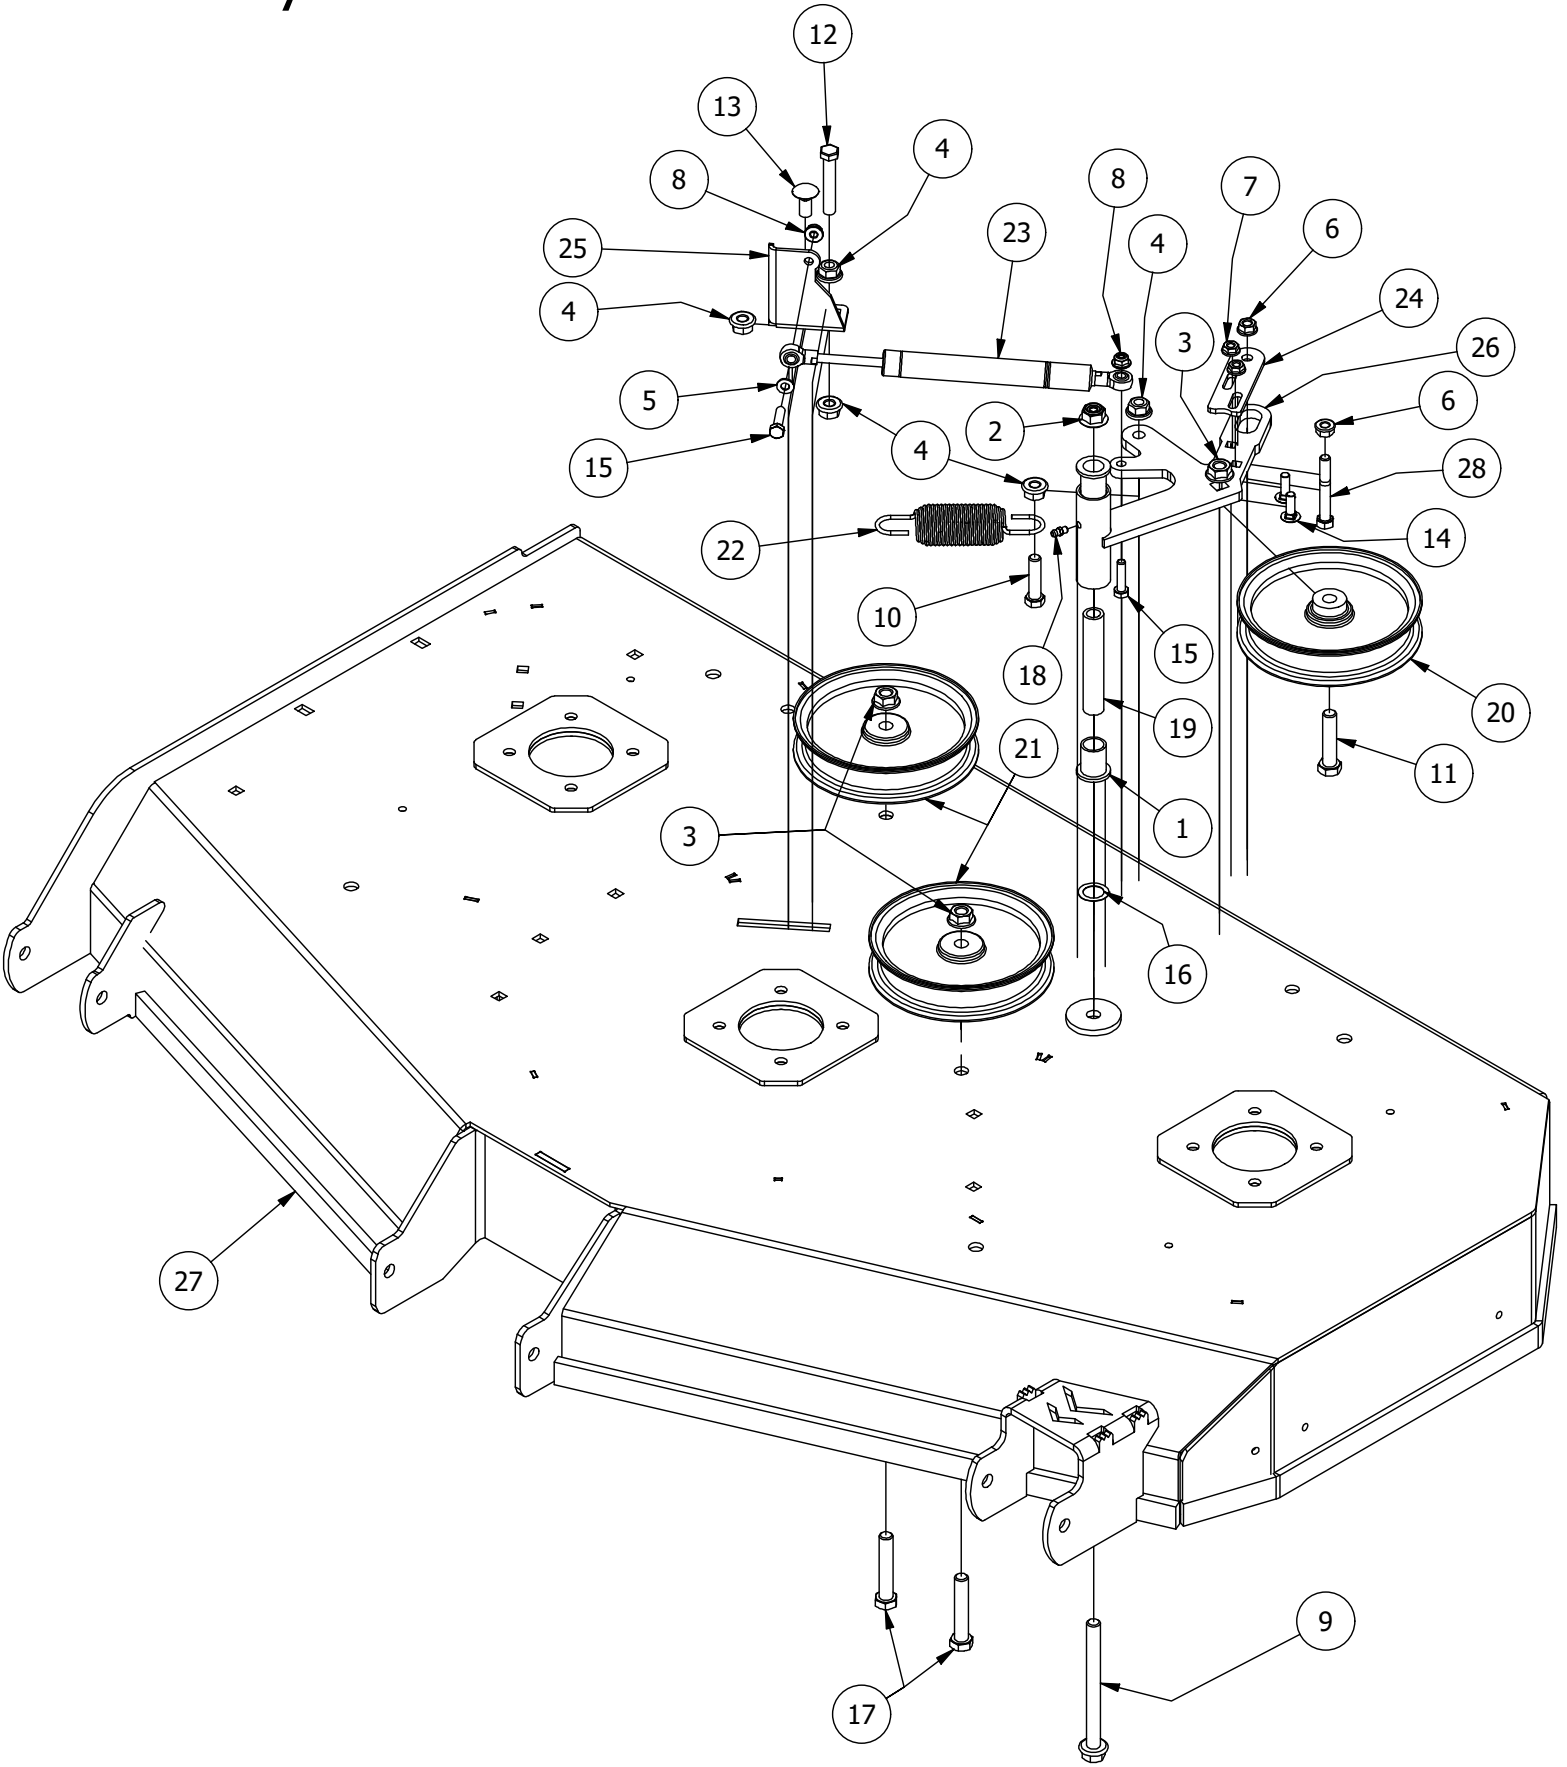

54" Deck Idler Assembly

54" Deck Idler Assembly			
ITEM	QTY	PART NUMBER	DESCRIPTION
1	2	410-0007-00	3/4" ID X 15/16" OD X 1-1/8" LENGTH FLANGE BUSHING
2	1	413-0002-00	1/2-13 NYLON INSERT FLANGE NUT ZINC YELLOW
3	3	413-0005-00	1/2-13 HEX FLANGE NUT W/SERR ZINC YELLOW
4	5	413-0011-00	7/16-14 HEX FLANGE NUT W/SERR ZINC YELLOW
5	1	413-0016-00	.312 ID X .625 OD X .062 THK THRUST BEARING OIL-IMPREG BRNZ
6	2	413-0020-00	3/8-16 HEX FLANGE NUT W/SERR ZINC YELLOW
7	2	413-0022-00	5/16-18 HEX FLANGE NUT W/SERR ZINC YELLOW
8	2	413-0027-00	5/16-18 NYLON INSERT FLANGE LOCKNUT ZC YELLOW
9	1	418-0009-00	1/2-13 X 5-1/2 HEX FLANGE BOLT GR 8 ZY
10	1	418-0011-00	7/16-14X 1-3/4 HEX C/S GR5 ZINC Yellow
11	1	418-0012-00	1/2-13 X 2-1/4 HEX C/S GR 5 ZINC
12	1	418-0013-00	7/16-14 X 2-1/2 HEX C/S GR 5 ZINC
13	1	418-0017-00	7/16-14 X 1 CARRIAGE BOLT ZINC
14	2	418-0060-00	5/16-18 X 1 CARRIAGE BOLT ZINC YELLOW
15	2	418-0109-00	5/16- 18 x 1 1/4 Hex C/S (GR.8) ZC/Yel
16	1	418-0110-00	.767 ID X 1.125 OD X .016 THK TRIPLE WAVE WASHER 1074-1095
17	2	418-0246-00	1/2-13 x 2-3/4 Hex Flange Bolt (GR.8) ZC/YEL
18	1	424-0002-00	1/4" DRIVE TYPE GREASE FITTING ZC YELLOW
19	1	425-0006-00	Mower Inner Idler Spacer
20	1	433-0014-00	6-3/4" Idler Pulley, 7/16" Spacer Assembly
21	2	433-0015-00	6-3/4" Idler Pulley, 15/16" Spacer Assembly
22	1	434-0007-00	2019 Mower Deck Spring
23	1	434-0009-00	Idler Gas Spring
24	1	439-0257-03	Deck Idler Pulley Belt Retainer Brkt
25	1	439-0335-03	Deck Belt Idler Damper Mounting Bracket
26	1	490-0019-03	Mower Deck Idler Pulley Arm Assembly
27	1	490-0063-03	2020 54" RT/SRT Deck Assembly
28	1	618-2078-00	3/8-16 x 2-3/4 Hex C/S GR2 Zinc