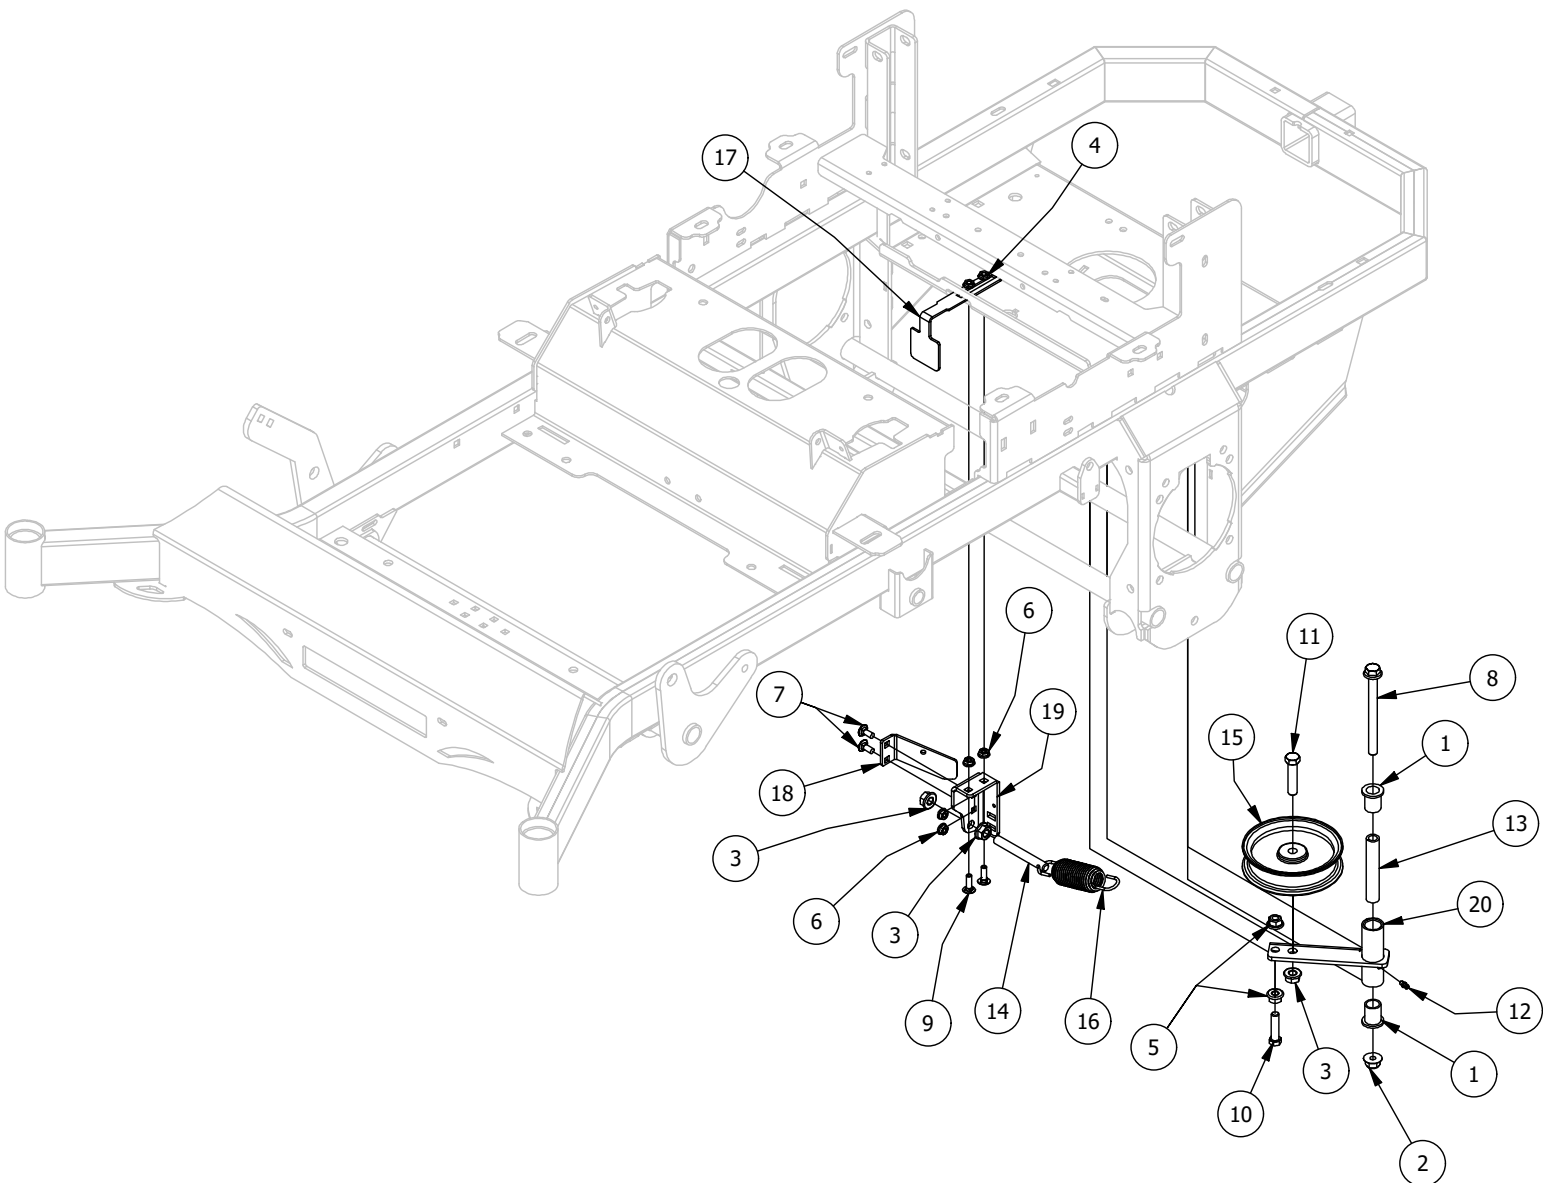

Pump Idler Assembly

Pump Idler Assembly			
ITEM	QTY	PART NUMBER	DESCRIPTION
1	2	410-0007-00	3/4" ID X 15/16" OD X 1-1/8" LENGTH FLANGE BUSHING
2	1	413-0002-00	1/2-13 NYLON INSERT FLANGE LOCKNUT ZC YELLOW
3	3	413-0005-00	1/2-13 HEX FLANGE NUT W/SERR ZINC YELLOW
4	2	413-0006-00	5/16-18 HEX FLANGE NUT W/SERR ZINC
5	2	413-0011-00	7/16-14 HEX FLANGE NUT W/SERR ZINC YELLOW
6	4	413-0022-00	5/16-18 HEX FLANGE NUT W/SERR ZINC YELLOW
7	2	418-0008-00	5/16-18 X 3/4 CARRIAGE BOLT ZINC
8	1	418-0009-00	1/2-13 X 5-1/2 HEX FLANGE BOLT GR 8 ZY
9	2	418-0010-00	5/16-18 X 1 CARRIAGE BOLT ZC/YEL
10	1	418-0011-00	7/16-14X 1-3/4 HEX C/S GR5 ZINC Yellow
11	1	418-0012-00	1/2-13 X 2-1/4 HEX C/S GR 5 ZINC
12	1	424-0002-00	1/4" DRIVE TYPE GREASE FITTING ZC YELLOW
13	1	425-0006-00	Mower Inner Idler Spacer
14	1	430-0001-00	Mower Pump Spring Tensioner
15	1	433-0013-00	5-3/4" Idler Pulley, 7/16" Spacer Assembly
16	1	434-0007-00	2019 Mower Deck Spring
17	1	439-0066-03	Mower Standard Transmission Brake Interlock Bracket
18	1	439-0132-03	RT/SRT Clutch Anti-rotation Brkt
19	1	439-0244-03	Deck Idler Puller Tensioning Bracket
20	1	490-0018-03	Mower Pump Idler Assembly