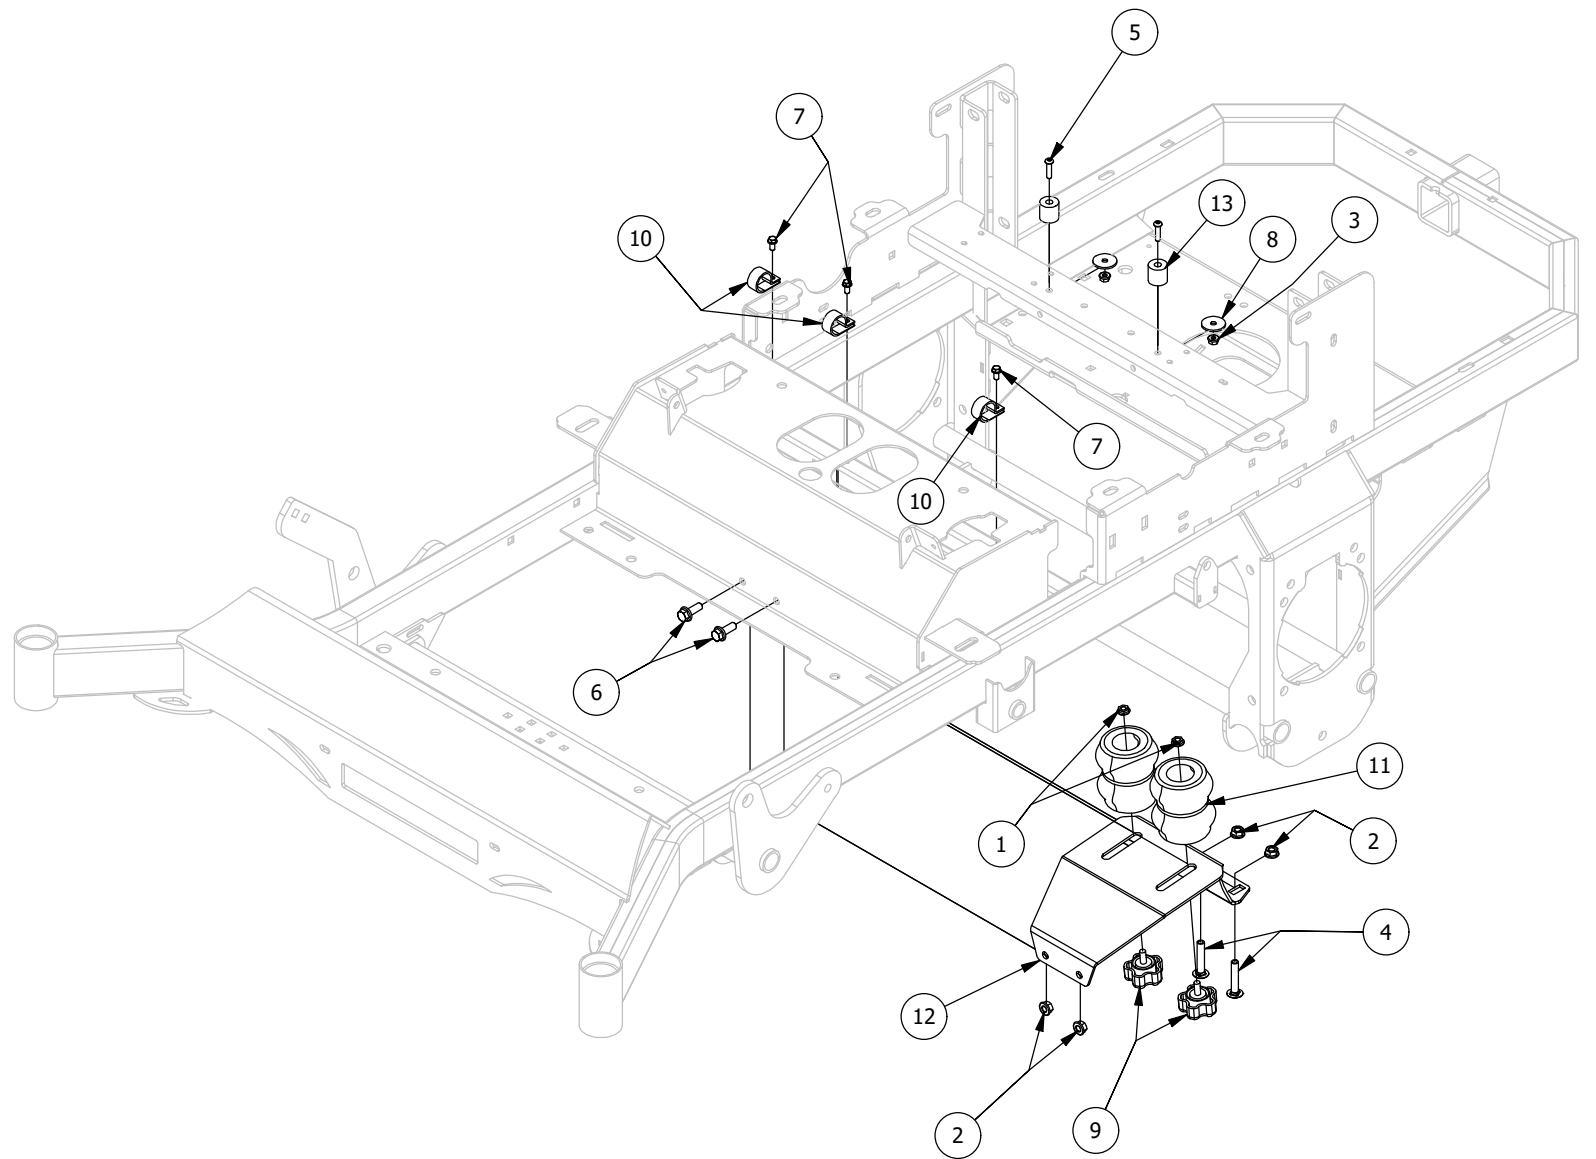

Seat Suspension Assembly

Seat Suspension Assembly

ITEM	QTY	PART NUMBER	DESCRIPTION
1	2	413-0006-00	5/16-18 HEX FLANGE NUT W/SERR ZINC
2	4	413-0020-00	3/8-16 HEX FLANGE NUT W/SERR ZINC YELLOW
3	2	413-0026-00	1/4-20 NYLON INSERT FLANGE L/NUT ZINC
4	2	418-0033-00	3/8-16 X 2 CARRIAGE BOLT ZINC
5	2	418-0039-00	1/4-20 X 1 BUTTON SOCKET C/S 18-8 SS W/ BLACK MAGNI 577
6	2	418-0040-00	3/8-16 X 1 HEX FLANGE BOLT GR 8 ZC YELLOW
7	3	418-0059-00	1/4-20 X 1/2 IND. HWH SLOT F TCS ZINC
8	2	419-0023-00	1/4" Flat Washer_5/8 OD_18-8 SS Magn: 577 Black
9	2	445-0006-00	5/16-18 X 3/4 SL 5-LOBE (STAR) MALE SOFT TOUCH KNOB
10	3	472-0002-00	1/2" CUSHIONED LOOP CLAMP
11	2	487-0003-00	SRT Rear Suspension Elastomer
12	1	490-0021-03	Mower Suspension Seat Bracket Assembly
13	2	729-1000-00	Hood Rest Bumper-Lg UTV