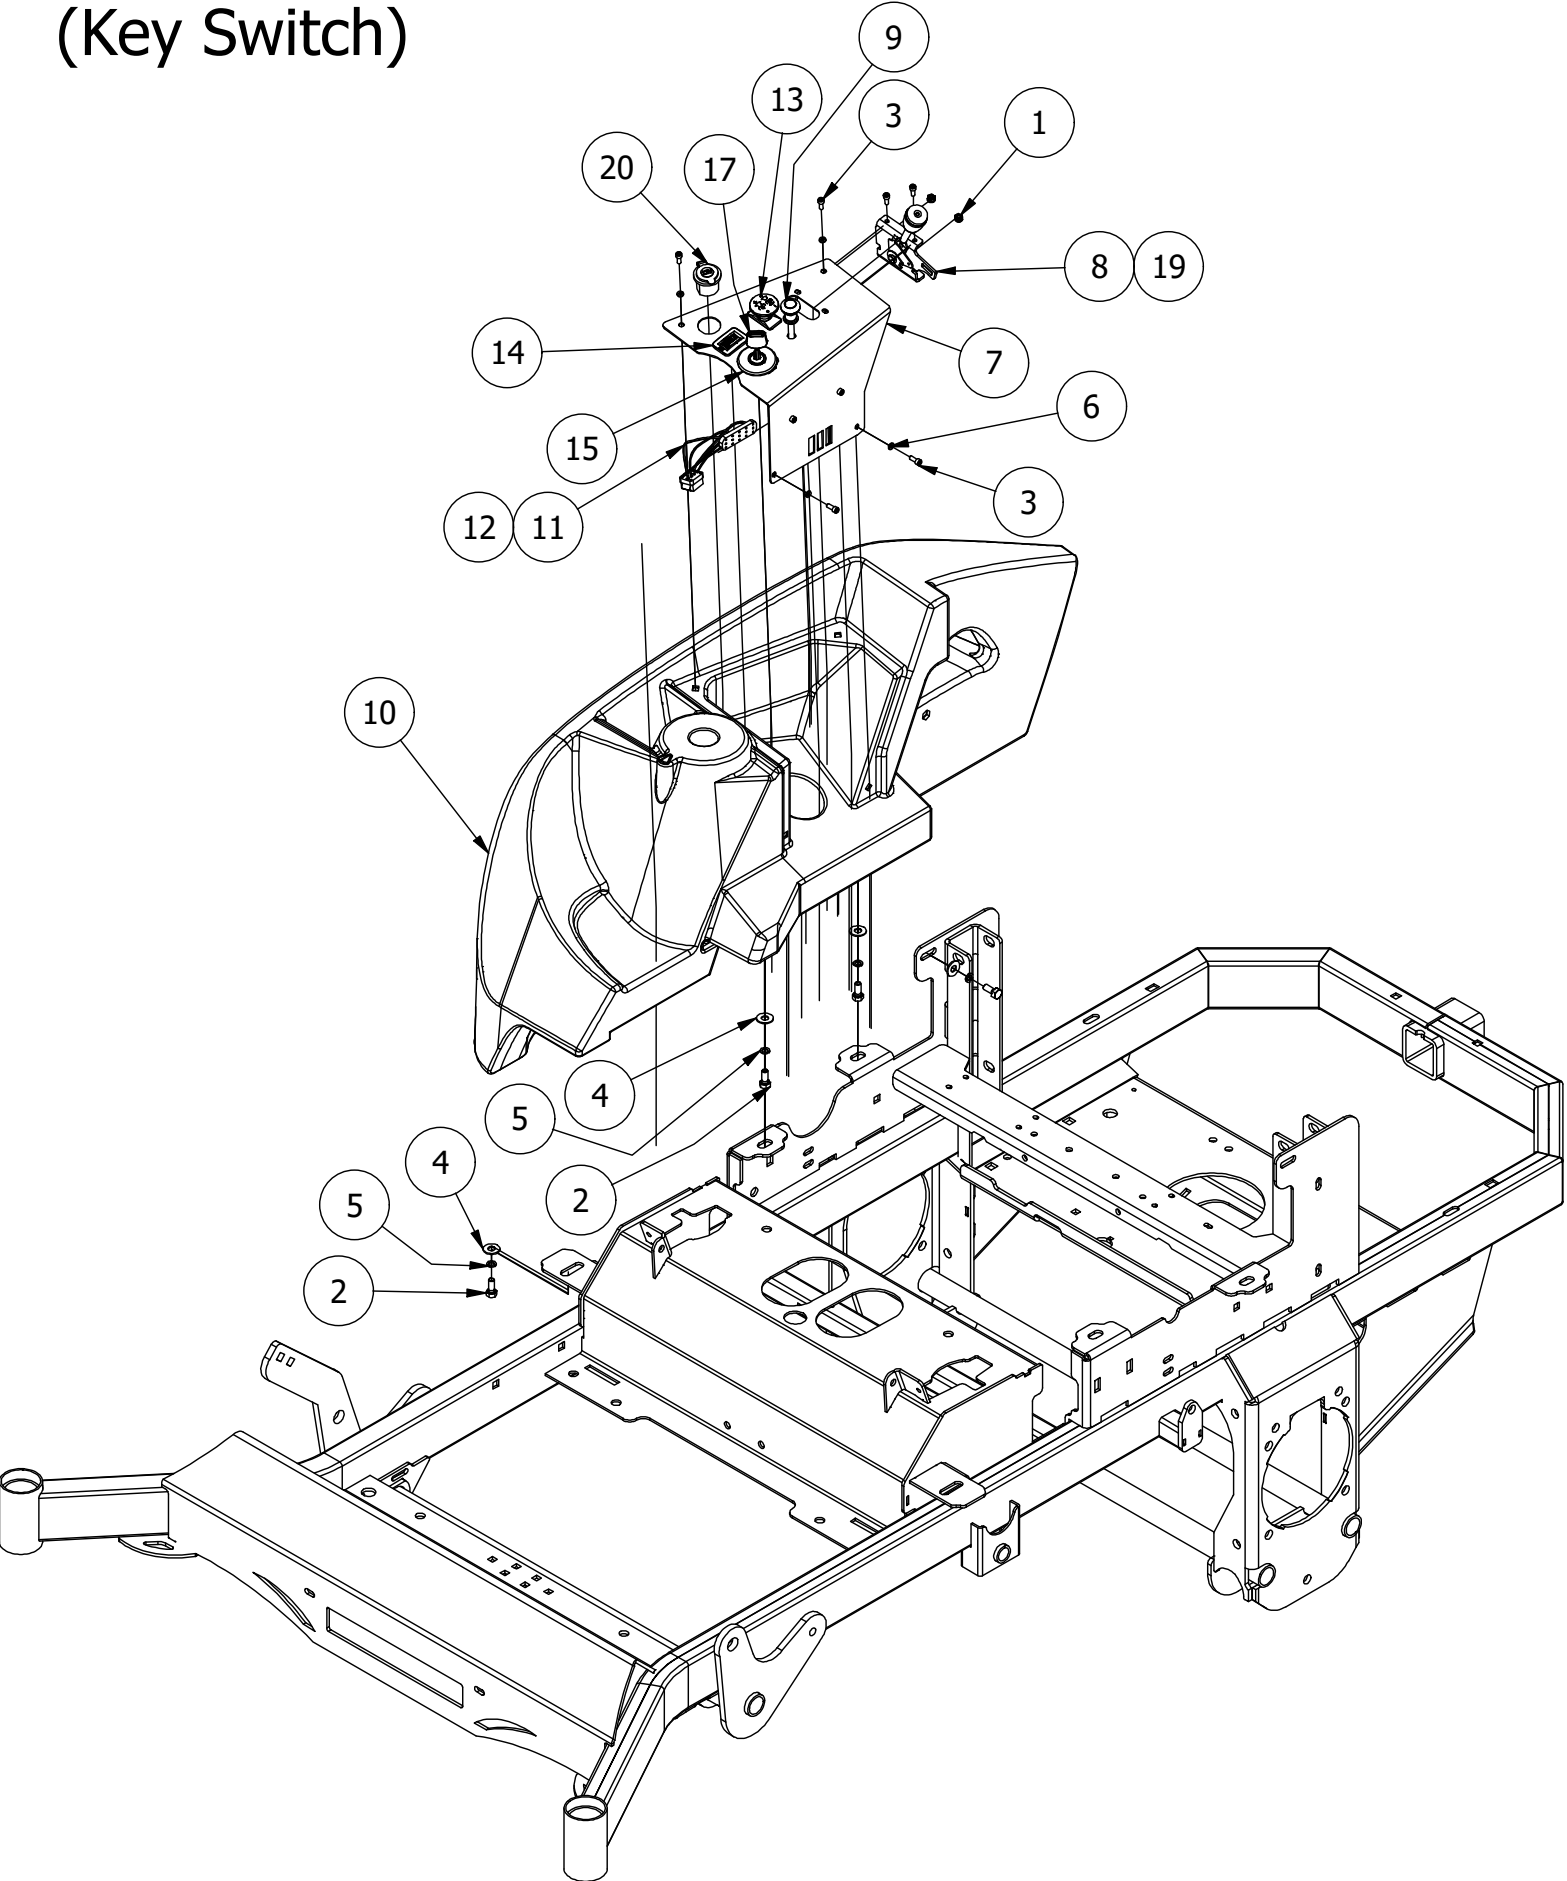

Console Assembly (Key Switch)

PARTS LIST			
ITEM	QTY	PART NUMBER	DESCRIPTION
1	4	413-0008-00	10-24 NYLON INSERT LOCKNUT 18-8 SS
2	4	418-0054-00	5/16-18 X 3/4 HEX C/S ZINC
3	8	418-0055-00	10-24 X 1/2 SOCKET C/S 18-8 SS
4	4	419-0007-00	5/16 Flat Washer
5	4	419-0009-00	5/16 SPLIT LOCKWASHER ZINC
6	4	419-0011-00	#10 SPLIT LOCKWASHER 18-8 SS
7	1	439-0895-00	Mower Control Panel Bracket Individual Controls 2022
8	1	464-0001-00	Mower Throttle Cable Assembly w / Handle
9	1	464-0002-00	Choke Cable
10	1	467-0002-00	Mower Console
11	1	486-0019-00	Vanguard 37 HP Harness
12	1	486-0040-00	Harness for Vanguard 26hp & Kawasaki 852cc&FX1000
13	1	486-0060-00	PTO Switch
14	1	486-0061-00	Hour Meter
15	1	486-0062-00	Ignition Switch
16	1	486-0063-00	486-0063-00
17	1	486-0065-00	2023 Mower Key
18	1	490-0482-00	2022 RT Frame Assembly
19	1	564-0004-00	Envy/FX1000 Throttle Cable
20	1	677-2075-00	12 Volt Auxiliary Plug