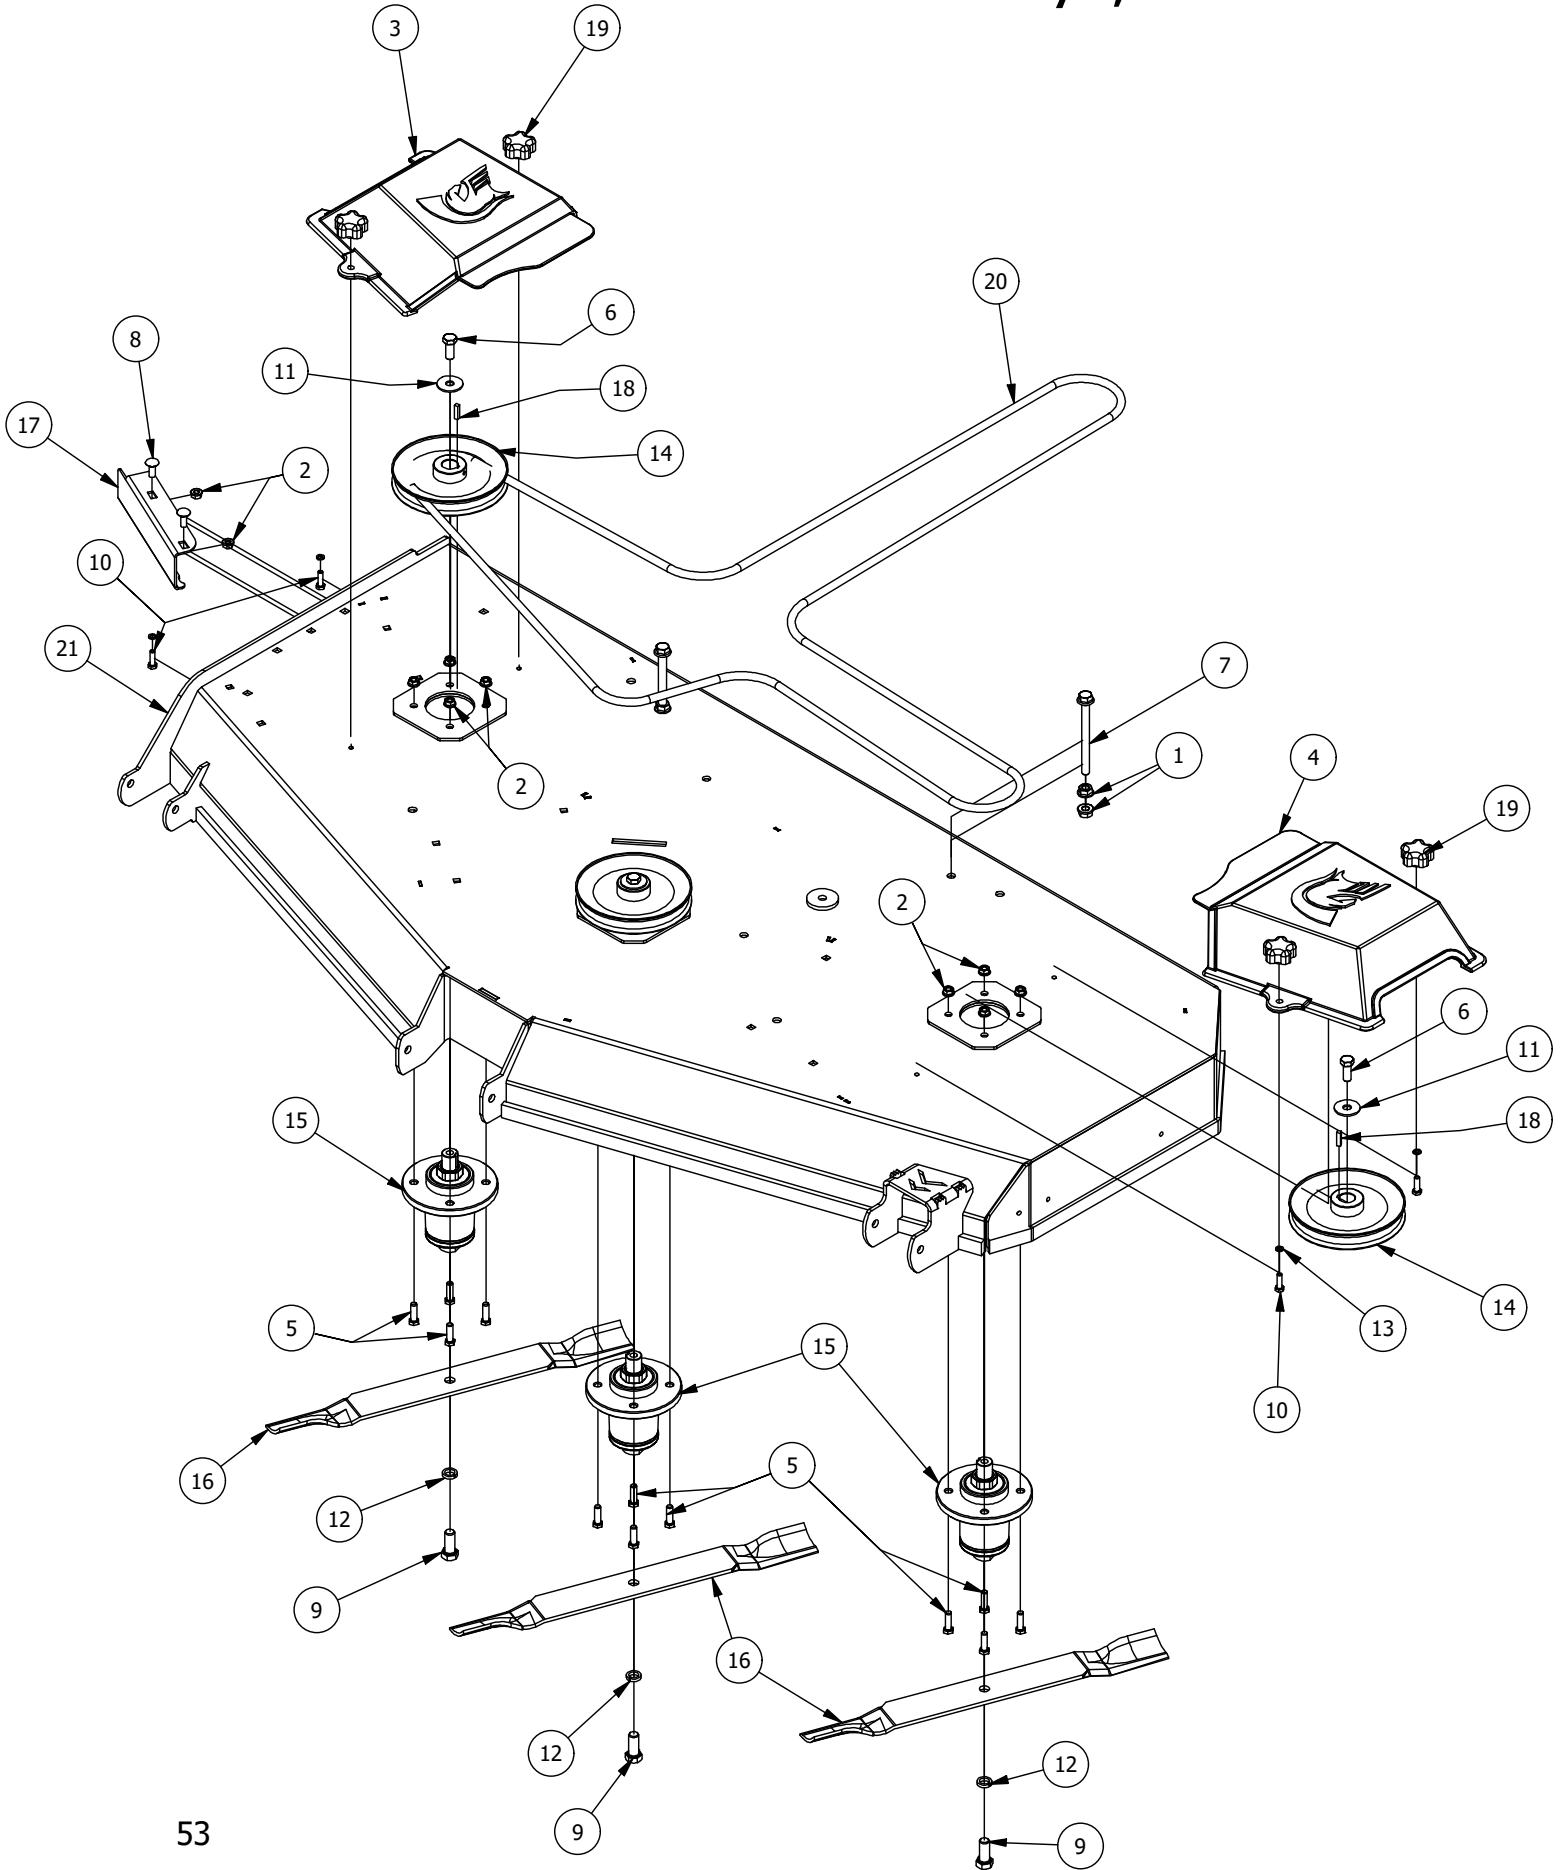

72" Spindles, Blades, Pulleys, and Covers

72" Spindles, Blades, Pulleys, and Covers			
ITEM	QTY	PART NUMBER	DESCRIPTION
1	4	413-0005-00	1/2-13 HEX FLANGE NUT W/SERR ZINC YELLOW
2	14	413-0020-00	3/8-16 HEX FLANGE NUT W/SERR ZINC YELLOW
3	1	414-0020-00	Right Pulley Cover 61" RZ/RT/SRT, 72" RT/SRT
4	1	414-0021-00	Left Pulley Cover 61" RZ/RT/SRT, 72" RT/SRT
5	12	418-0005-00	3/8-16 x 1-1/4 Hex Bolt GR5
6	3	418-0006-00	1/2-20 X 1-1/4 HEX C/S GR 5 ZINC
7	2	418-0009-00	1/2-13 X 5-1/2 HEX FLANGE BOLT GR 8 ZY
8	2	418-0045-00	3/8-16 X 1 Carriage Bolt Zinc Yellow
9	3	418-0078-00	5/8-11 X 1-1/2 HEX C/S GR 8 ZC YELLOW
10	4	418-0108-00	5/16 x1 Hex C/S (GR8) ZC/Yel
11	3	419-0001-00	1/2" X 1-5/8 BELLEVILLE CUP WASHER ZINC YELLOW
12	3	419-0004-00	5/8 SPLIT LOCKWASHER ZINC
13	4	419-0009-00	5/16 SPLIT LOCKWASHER ZINC
14	3	433-0005-00	Deck Pulley 72"
15	3	437-0005-00	SRT Mower Heavy Duty (4 Bearing) Deck Spindle
16	3	438-0003-00	72" Mower Deck Blade
17	1	439-0718-00	2021 72" Deck Wiper Bracket
18	3	442-0001-00	1/4 X 1 SQUARE KEY STOCK
19	4	445-0005-00	5/16-18 5-LOBE (STAR) FEMALE SOFT TOUCH KNOB (1.90 DIA) BLK
20	1	461-0003-00	72" Mower Deck Belt, HB x 186.5" Effective Length
21	1	490-0066-00	2020 72" Mower Deck Assembly