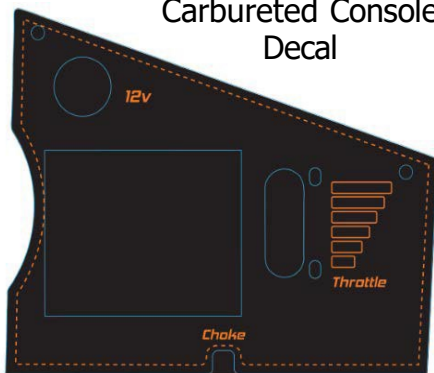

491-0094-00
Carbureted Console Decal