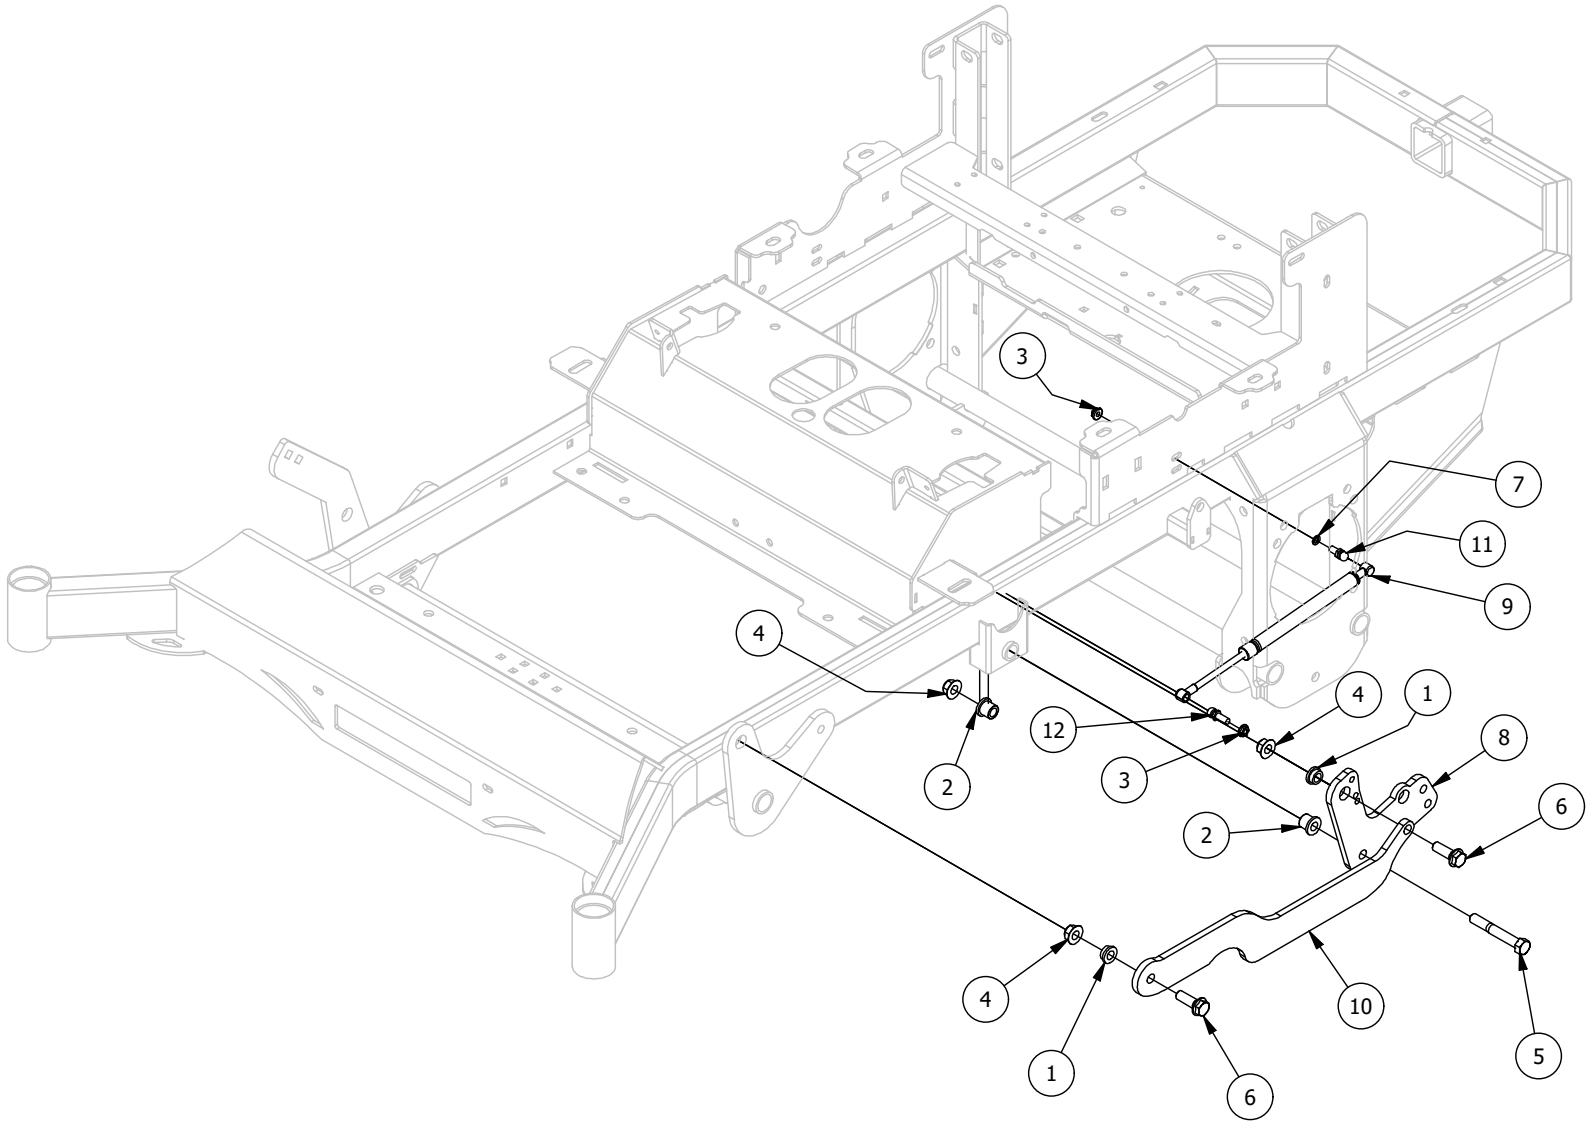

Floorboard and Deck Height Pedal Assembly

Floorboard and Deck Height Pedal Assembly			
ITEM	QTY	PART NUMBER	DESCRIPTION
1	2	413-0020-00	3/8-16 HEX FLANGE NUT W/SERR ZINC YELLOW
2	10	414-0002-00	8MM PUSH TYPE RETAINER NYLON BLACK
3	2	414-0015-00	1-1/4" Round Tube Plug
4	2	418-0045-00	3/8-16 X 1 Carriage Bolt Zinc Yellow
5	4	429-0002-00	Push-In Rubber Bumper, Mower Floor
6	1	439-0007-03	Mower Floorboard
7	1	439-0059-03	Mower Deck Height Foot Pedal
8	1	481-0005-00	2017 Mower Rubber Foot Rest Mat
9	1	481-0006-00	2017 Mower Logo Floor Mat
10	2	624-1000-00	1/4 drive type straight grease fitting zc (g.L. only)

Deck Assist Spring Assembly

Deck Assist Spring Assembly			
ITEM	QTY	PART NUMBER	DESCRIPTION
1	2	410-0009-00	1/2" ID X 3/4" OD X 3/8" LENGTH FLANGE BUSHING
2	2	410-0068-00	.502 ID X .753 OD X .75 OAL X1 FL OD X .125 FL BUSHING
3	2	413-0006-00	5/16-18 HEX FLANGE NUT W/SERR ZINC
4	3	413-1005-00	1/2-13 NYLON INSERT FLANGE NUT ZINC YELLOW
5	1	418-0042-00	1/2-13 X 3-1/2 HEX C/S GR 5 ZINC YELLOW
6	2	418-0047-00	1/2-13 X 1-1/2 HEX FLANGE BOLT GR 8 ZINC YELLOW
7	1	419-0009-00	5/16 SPLIT LOCKWASHER ZINC
8	1	431-0005-03	Deck Height Brkt Left Actuator side
9	1	434-0001-00	Deck Gas Spring
10	1	435-0009-03	Mower Deck Height Left Link Arm
11	1	487-0005-00	Control Arm Damper Ball Stud
12	1	487-0008-00	Control Arm Damper Ball Stud 3/4" Thread