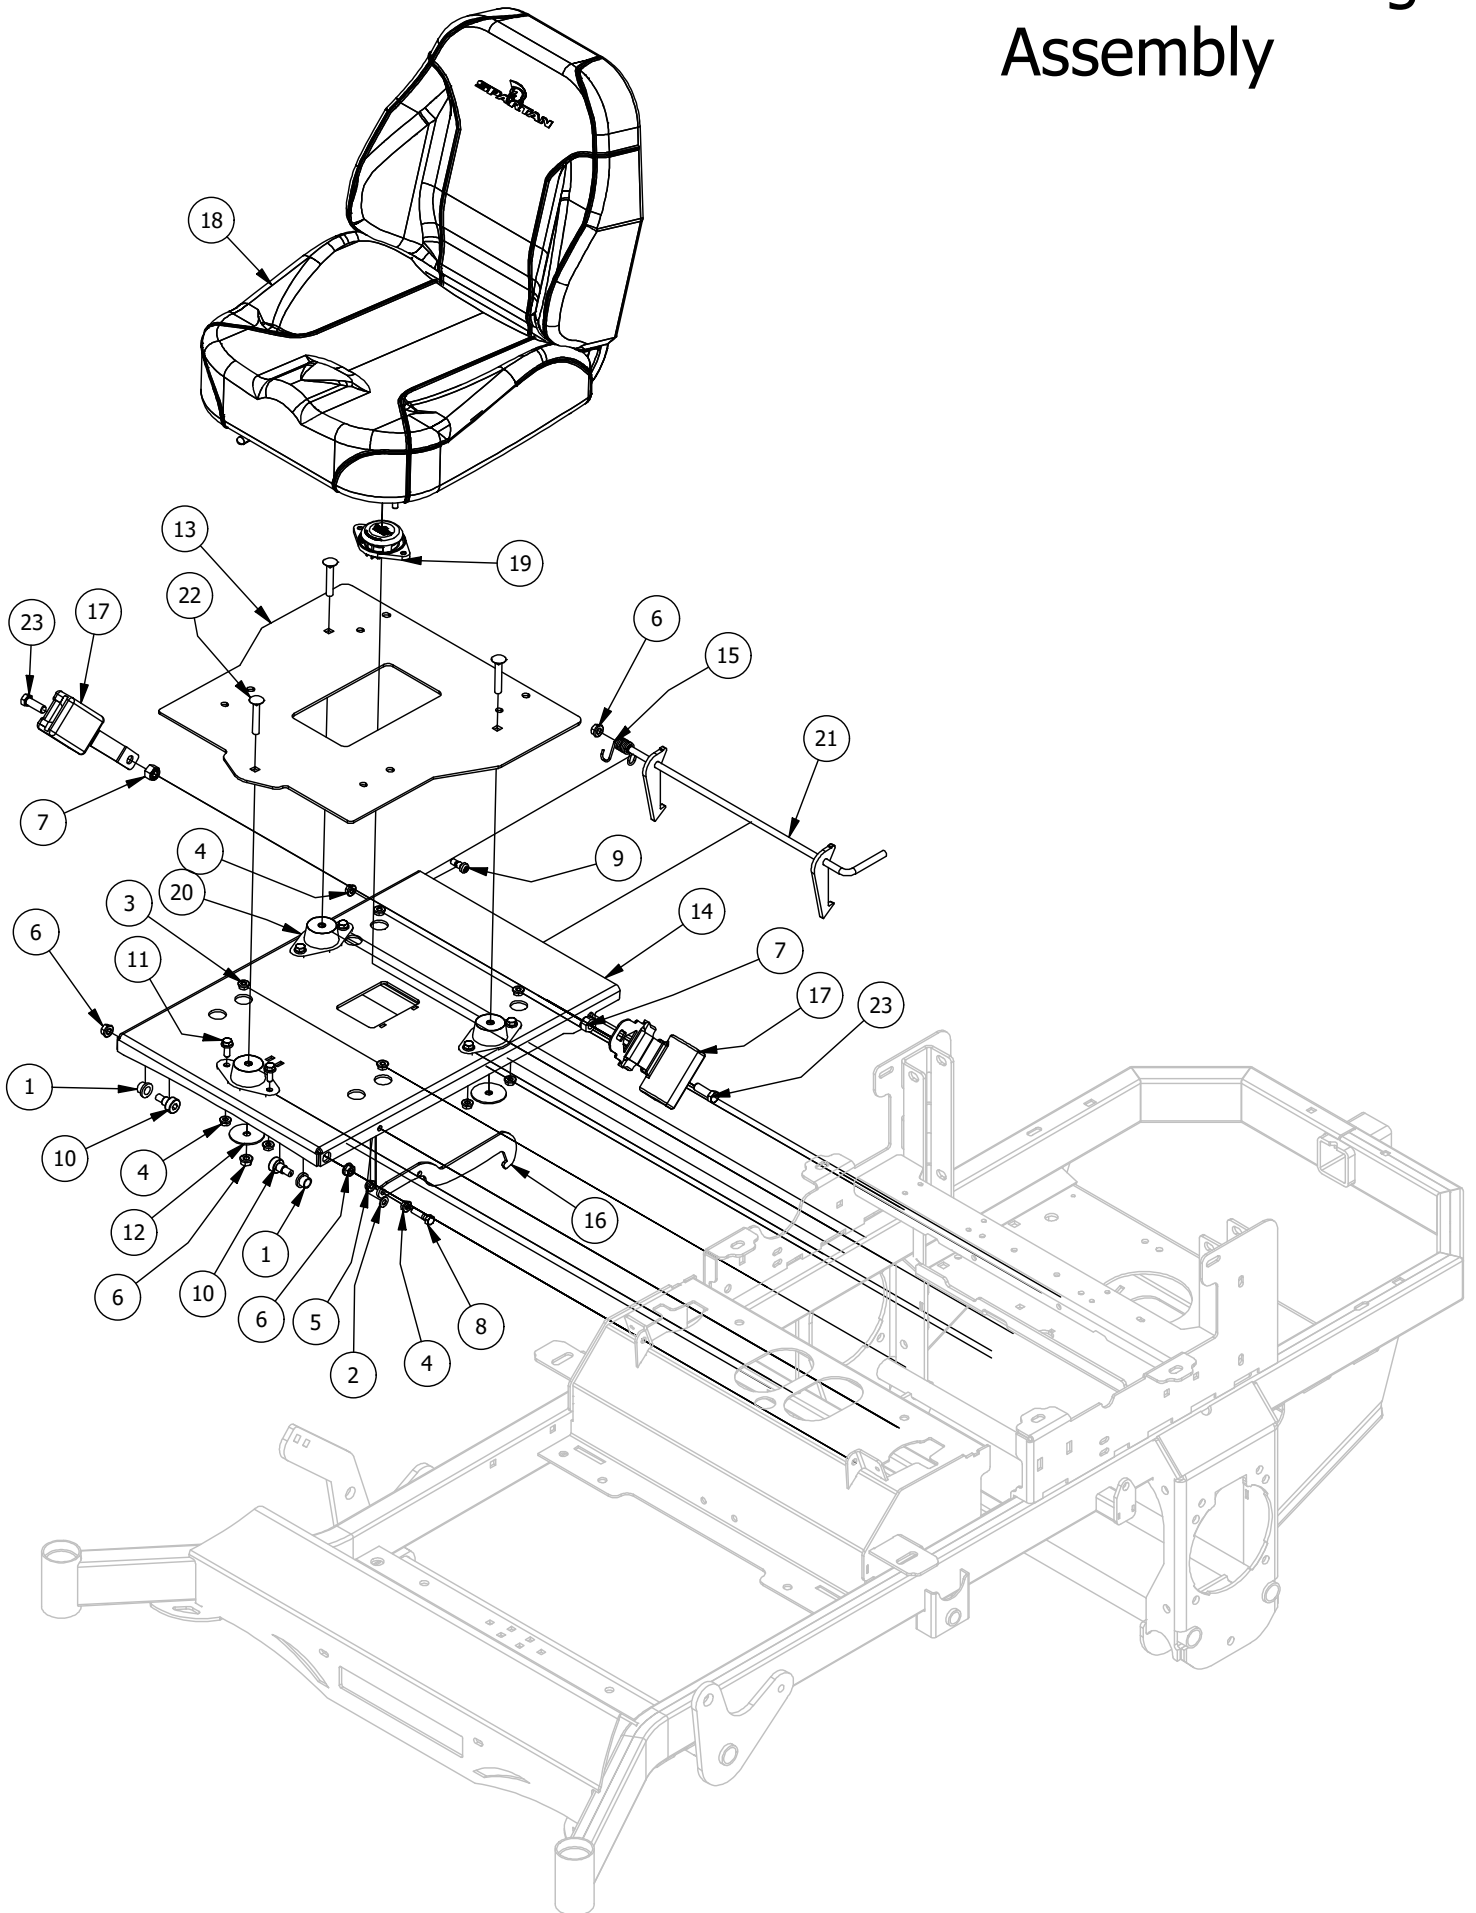

Seat Mounting Assembly

Seat Mounting Assembly			
ITEM	QTY	PART NUMBER	DESCRIPTION
1	2	410-0010-00	1/2" ID X 5/8" OD X 1/2" LENGTH FLANGE BUSHING
2	1	413-0016-00	.312 ID X .625 OD X .062 THK THRUST BEARING OIL-IMPREG BRNZ
3	4	413-0019-00	5/16-18 NYLON INSERT FLANGE L/NUT ZINC
4	8	413-0022-00	5/16-18 HEX FLANGE NUT W/SERR ZINC YELLOW
5	1	413-0027-00	5/16-18 NYLON INSERT FLANGE LOCKNUT ZC YELLOW
6	6	413-0029-00	3/8-16 NYLON INSERT FLANGE L/NUT ZC YELLOW
7	2	413-0054-00	7/16-20 Nylon Insert Locknut
8	1	418-0036-00	5/16-18 X 1-1/4 HEX TAP BOLT ZINC GR8
9	1	418-0037-00	3/8 X 3/8 SOCKET SHOULDER BOLT ZC YELLOW
10	2	418-0038-00	1/2 X 1/2 SOCKET SHOULDER BOLT ZC YELLOW
11	6	418-0048-00	5/16-18 X 3/4 HEX FLANGE BOLT GR 8 ZC YELLOW
12	3	419-0022-00	3/8 X 2" OD FENDER WASHER ZC YELLOW
13	1	426-0231-03	2019 Floating Seat Plate
14	1	426-0232-03	2019 RT/SRT Floating Seat Base Plate
15	1	434-0004-00	Seat Latch Spring
16	1	439-0065-03	Mower Seat Latch Hook
17	1	471-0003-00	Mower Seat Belt
18	1	471-0015-00	2019 Full Suspension seat
19	1	486-0036-00	Mower Seat Switch
20	3	487-0007-00	Floating Seat Damper-Stiffer
21	1	490-0011-61	Mower Seat Latch Release Assembly
22	3	618-2023-00	3/8"-16 x 2-1/4" Carriage Bolt
23	2	618-2097-00	7/16-20 x 1-1/4 GR8 Hex Cap Screw