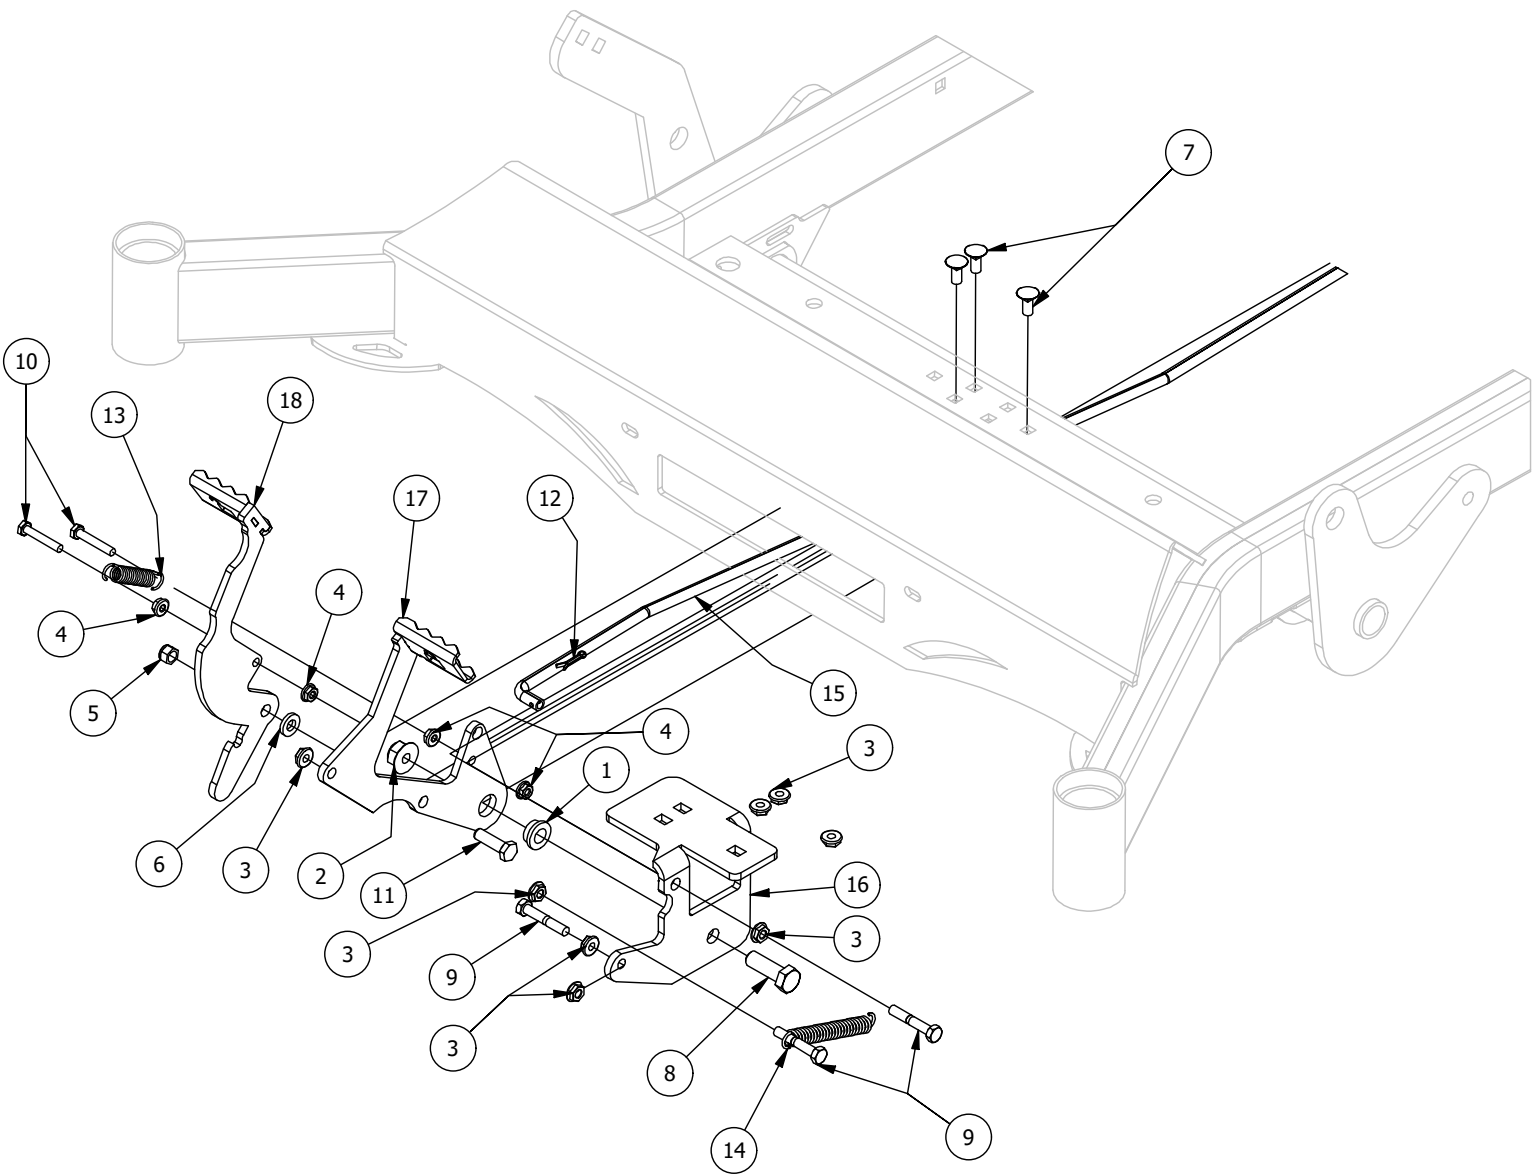

Park Brake Assembly

Park Brake Assembly			
ITEM	QTY	PART NUMBER	DESCRIPTION
1	1	410-0009-00	1/2" ID X 3/4" OD X 3/8" LENGTH FLANGE BUSHING
2	1	413-0002-00	1/2-13 NYLON INSERT FLANGE LOCKNUT ZC YELLOW
3	9	413-0006-00	5/16-18 HEX FLANGE NUT W/SERR ZINC
4	4	413-0012-00	1/4-20 HEX FLANGE NUT W/SERRATIONS ZC YELLOW
5	1	413-0013-00	3/8-16 NYLON INSERT FLANGE LOCKNUT ZINC
6	1	413-0052-00	3/8 ID X 3/4 OD X .125 THK BRONZE WASHER
7	3	418-0008-00	5/16-18 X 3/4 CARRIAGE BOLT ZINC
8	1	418-0020-00	1/2-13 X 1-1/2 HEX C/S GR 5 ZINC
9	3	418-0027-00	5/16-18 X 1-3/4 HEX C/S GR 2 ZINC
10	2	418-0029-00	1/4-20 X 1-1/4 HEX C/S GR 2 ZINC
11	1	418-0030-00	3/8-16 X 1-1/4 HEX C/S GR 2 ZINC
12	1	420-0001-00	1/8 X 3/4 COTTER PIN ZINC
13	1	434-0003-00	Brake Pedal Release Spring
14	1	434-0015-00	Brake Pedal Release Spring
15	1	435-0004-60	Mower Brake Linkage
16	1	439-0009-03	Mower Frame Brake Mounting Bracket
17	1	490-0016-03	Mower Brake Lock Lever Assembly
18	1	490-0017-03	Mower Brake Unlock Lever Assembly