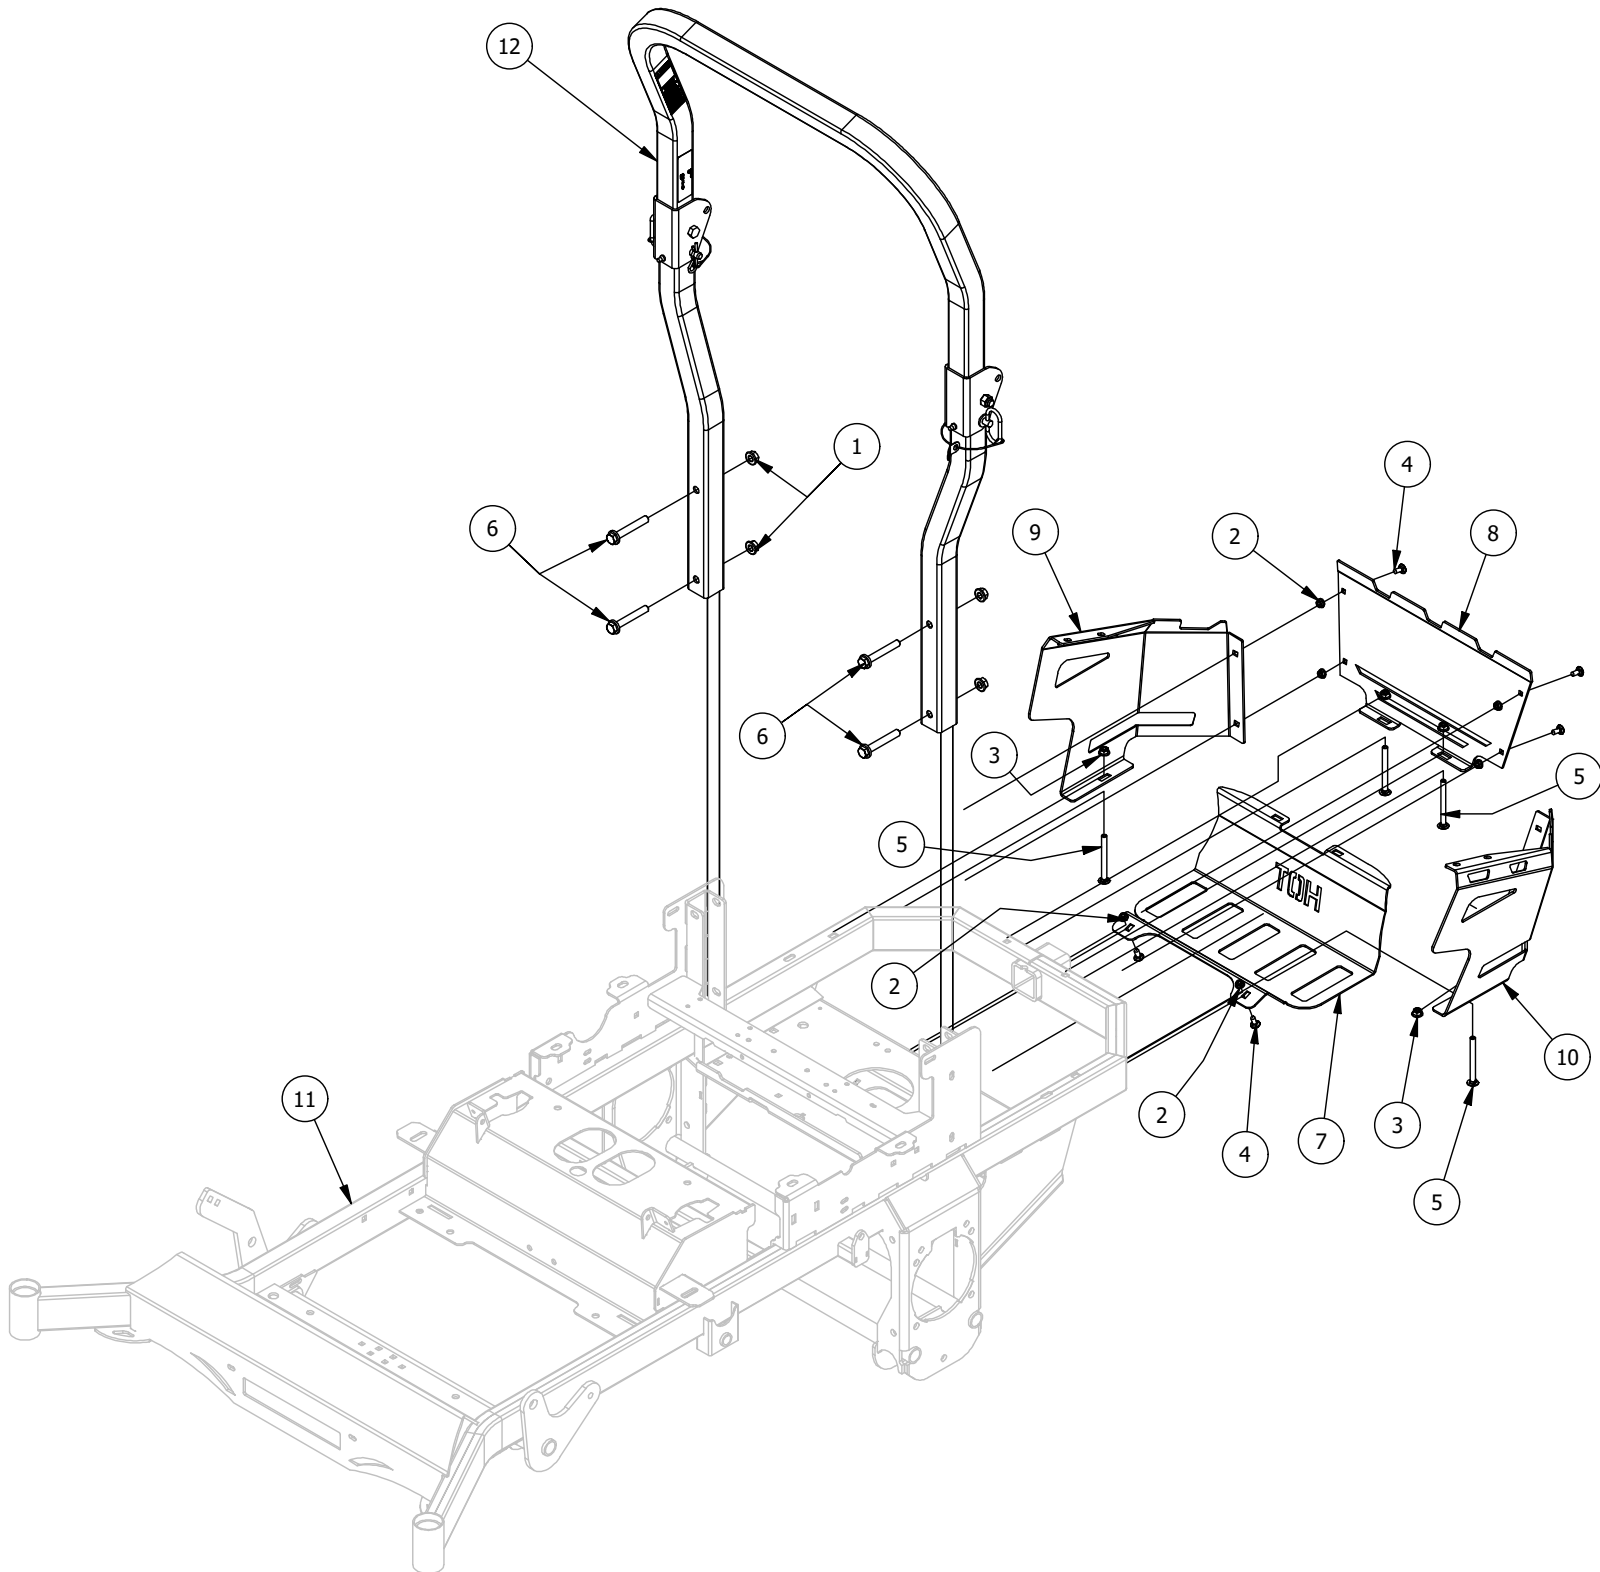

Engine Cowling Assembly

Engine Cowling Assembly			
ITEM	QTY	PART NUMBER	DESCRIPTION
1	4	413-0014-00	1/2-13 HEX STOVER LOCKNUT GR C ZINC
2	6	413-0022-00	5/16-18 HEX FLANGE NUT W/SERR ZINC YELLOW
3	4	413-0029-00	3/8-16 NYLON INSERT FLANGE L/NUT ZC YELLOW
4	6	418-0008-00	5/16-18 X 3/4 CARRIAGE BOLT ZINC
5	4	418-0018-00	3/8-16 X 4 CARRIAGE BOLT ZINC/YEL
6	4	418-0019-00	1/2-13 X 3-1/2 HEX FLANGE BOLT (GR.8) ZC/YEL
7	1	439-0006-03	Mower Muffler Guard
8	1	439-0690-03	2021 RT/SRT Engine Cowling Center
9	1	439-0691-03	2021 RT/SRT Engine Cowling Right
10	1	439-0692-03	2021 RT/SRT Engine Cowling Left
11	1	490-0482-03	2022 RT Frame Assembly
12	1	497-0002-00	Mower Fold Down Rops