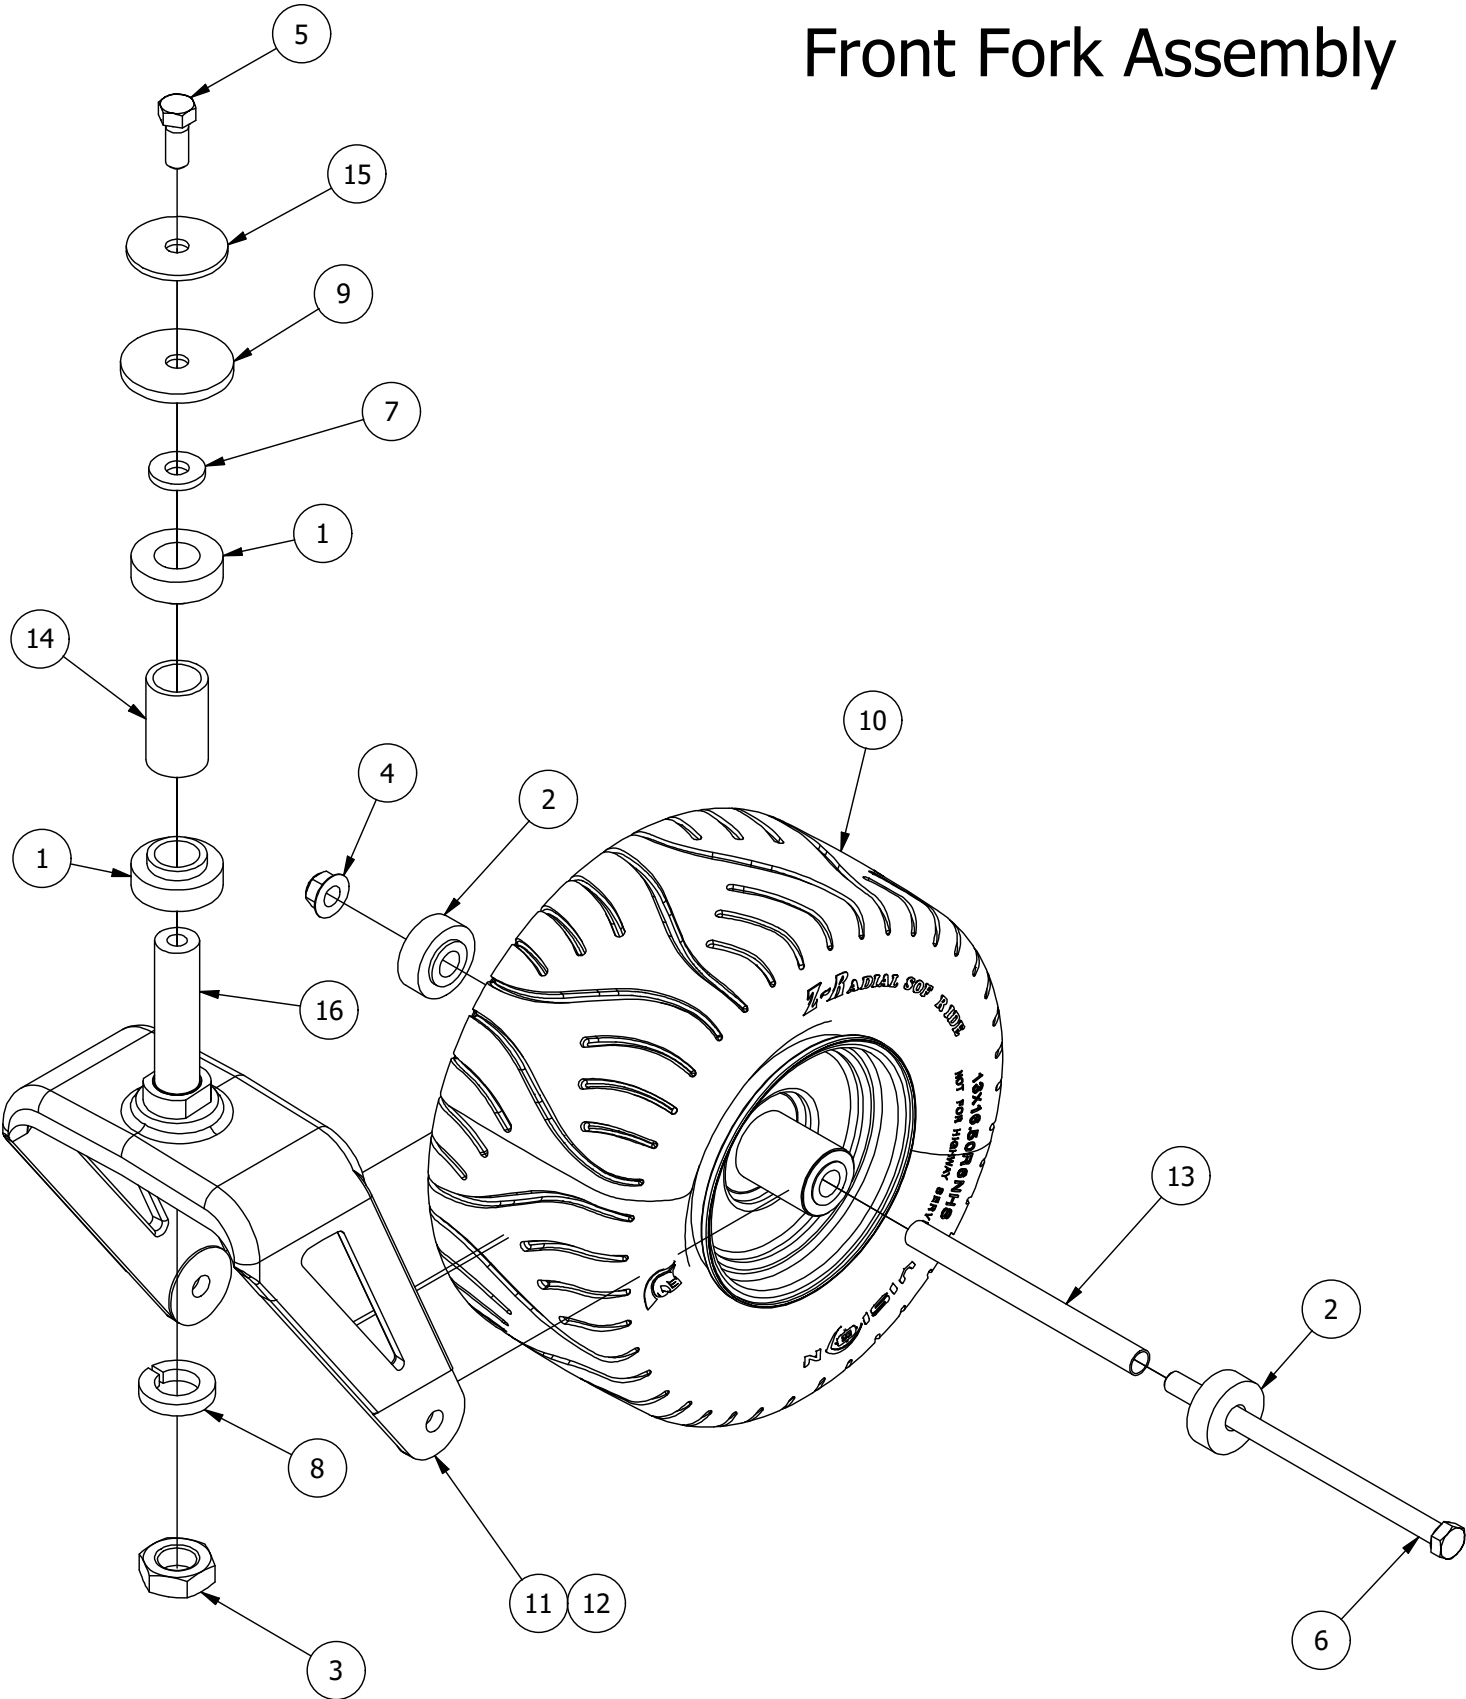

Front Fork Assembly

Front Fork Assembly			
ITEM	QTY	PART NUMBER	DESCRIPTION
1	2	410-0006-00	1" INSERT BEARING
2	2	410-0014-00	Mower Caster Wheel Bearing
4	1	413-0002-00	1/2-13 NYLON INSERT FLANGE NUT ZINC YELLOW
3	1	413-0063-00	1"-8 FIN HEX JAM NUT ZC
5	1	418-0002-00	1/2-20 X 1-1/4 HEX FLANGE BOLT GR 8 ZC YELLOW
6	1	418-0003-00	1/2-13 X 8-1/2 HEX C/S GR 5 ZINC YELLOW
7	1	419-0003-00	1/2 FENDER WASHER 1-1/4" OD ZINC
8	1	419-0024-00	1" L/W MED SPLIT ZC
9	1	419-0025-00	Front Fork Caster Top Washer
10	1	422-0042-00	Spartan Radial Tire Wheel Assembly 2018
11	1	423-0001-03	RT&SRT Caster Wheel Fork 2018
12	1	423-0001-KT	RT and SRT Caster Wheel Fork Kit
13	1	425-0010-00	Mower Caster Fork Wheel Spacer
14	1	425-0011-00	Caster Fork Shaft Bearing Spacer
15	1	426-0006-03	Mower Caster Shaft Washer
16	1	437-0019-00	RT&SRT Mower Caster Wheel Shaft 2018