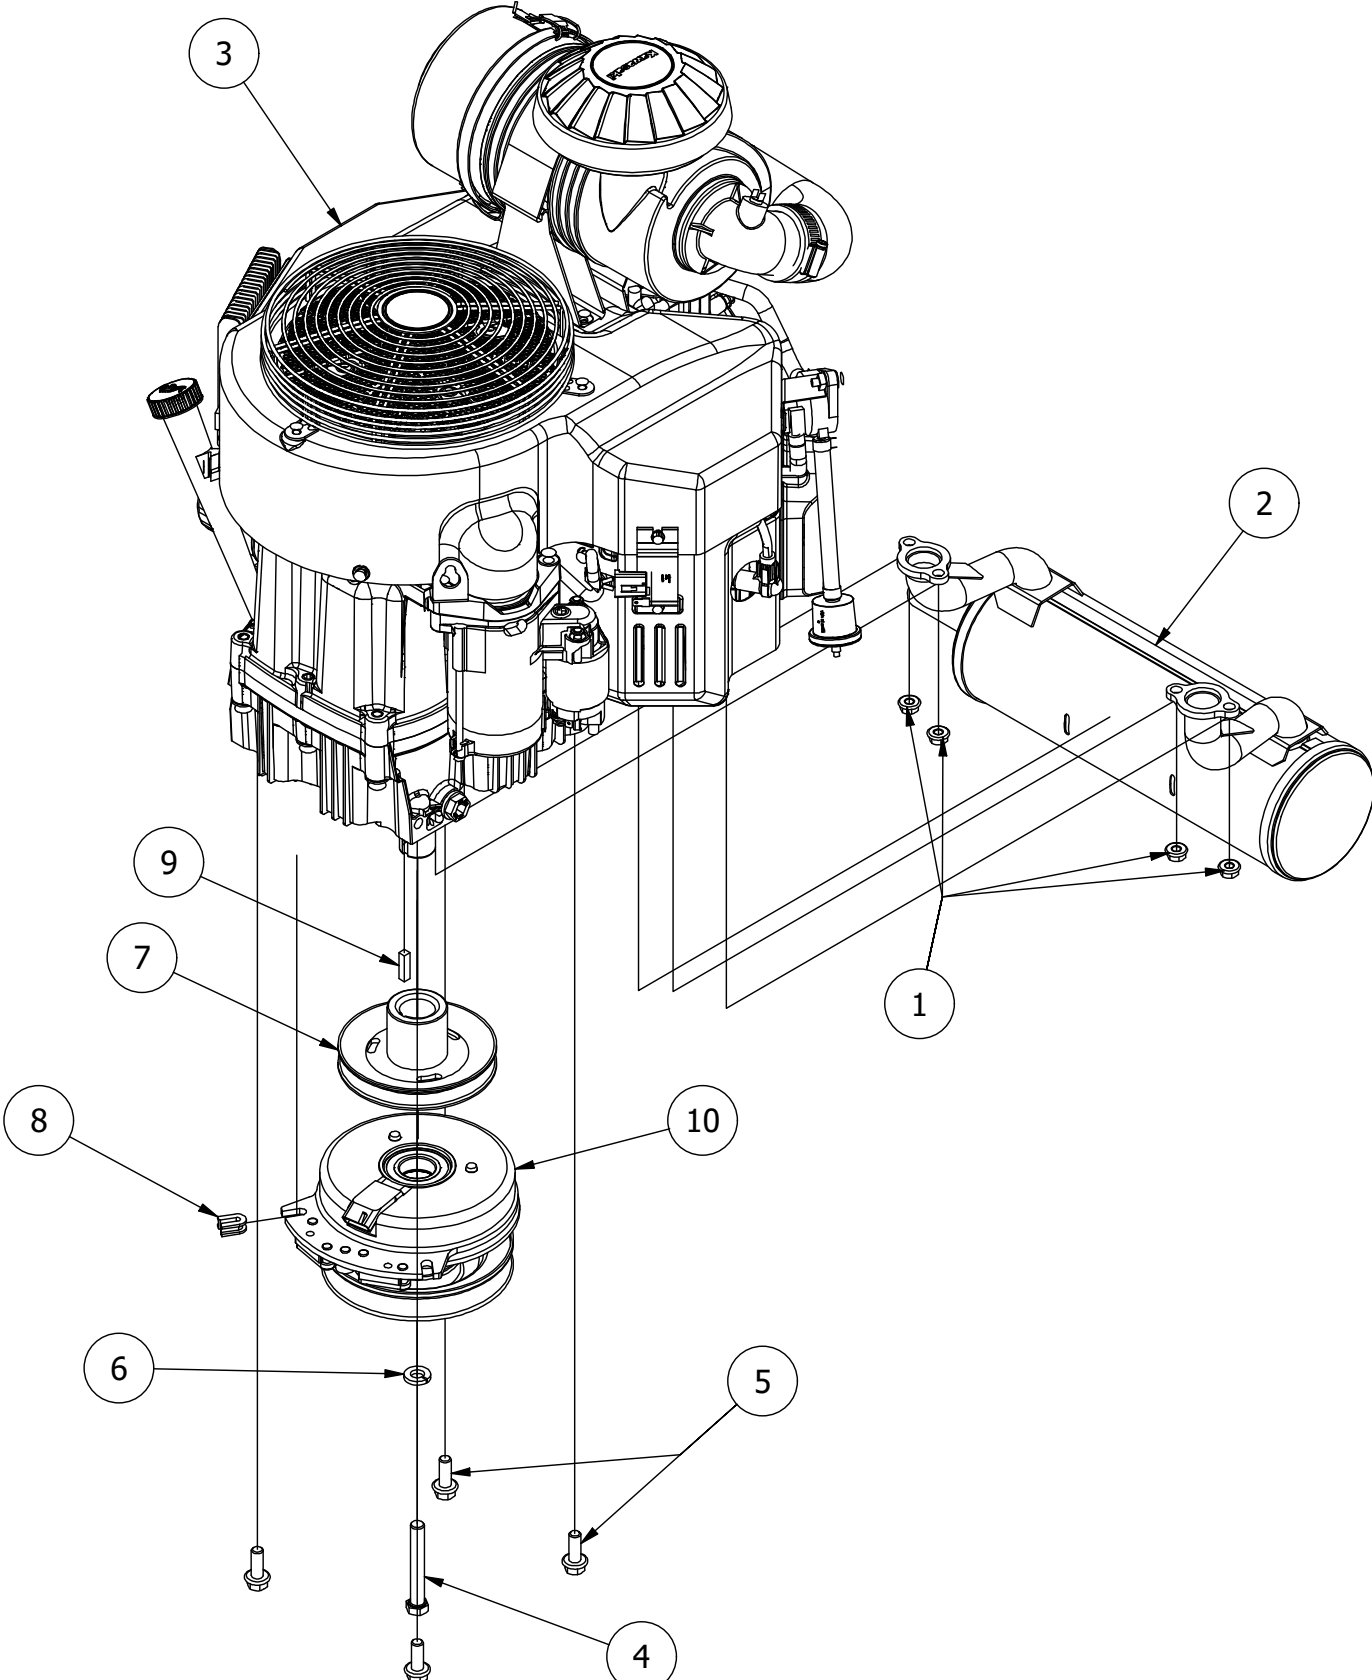

Kawasaki FX801V Engine Assembly

Kawasaki FX801V Engine Assembly			
ITEM	QTY	PART NUMBER	DESCRIPTION
1	4	413-0009-00	M8-1.25 HEX FLANGE TOPLOCK NUT ZINC
2	1	415-0065-00	Exhaust System for Kawasaki FX801, FX850, FX850EFI
3	1	415-0089-00	Kawasaki FX801V Engine
4	1	418-0022-00	7/16-20 X 3 HEX C/S GR 8 ZC YELLOW
5	4	418-0023-00	3/8-16 X 1-1/8 IND HWH W/SERR TRI LOB ZY
6	1	419-0005-00	7/16 SPLIT LOCKWASHER GR 8 ZC YELLOW
7	1	433-0001-00	Mower Hydraulic Pump Drive Pulley, A Belt
8	1	437-0025-00	Mower Rotation Stop Brkt Sleeve
9	1	442-0001-00	1/4 X 1 SQUARE KEY STOCK
10	1	470-0002-00	PTO Clutch