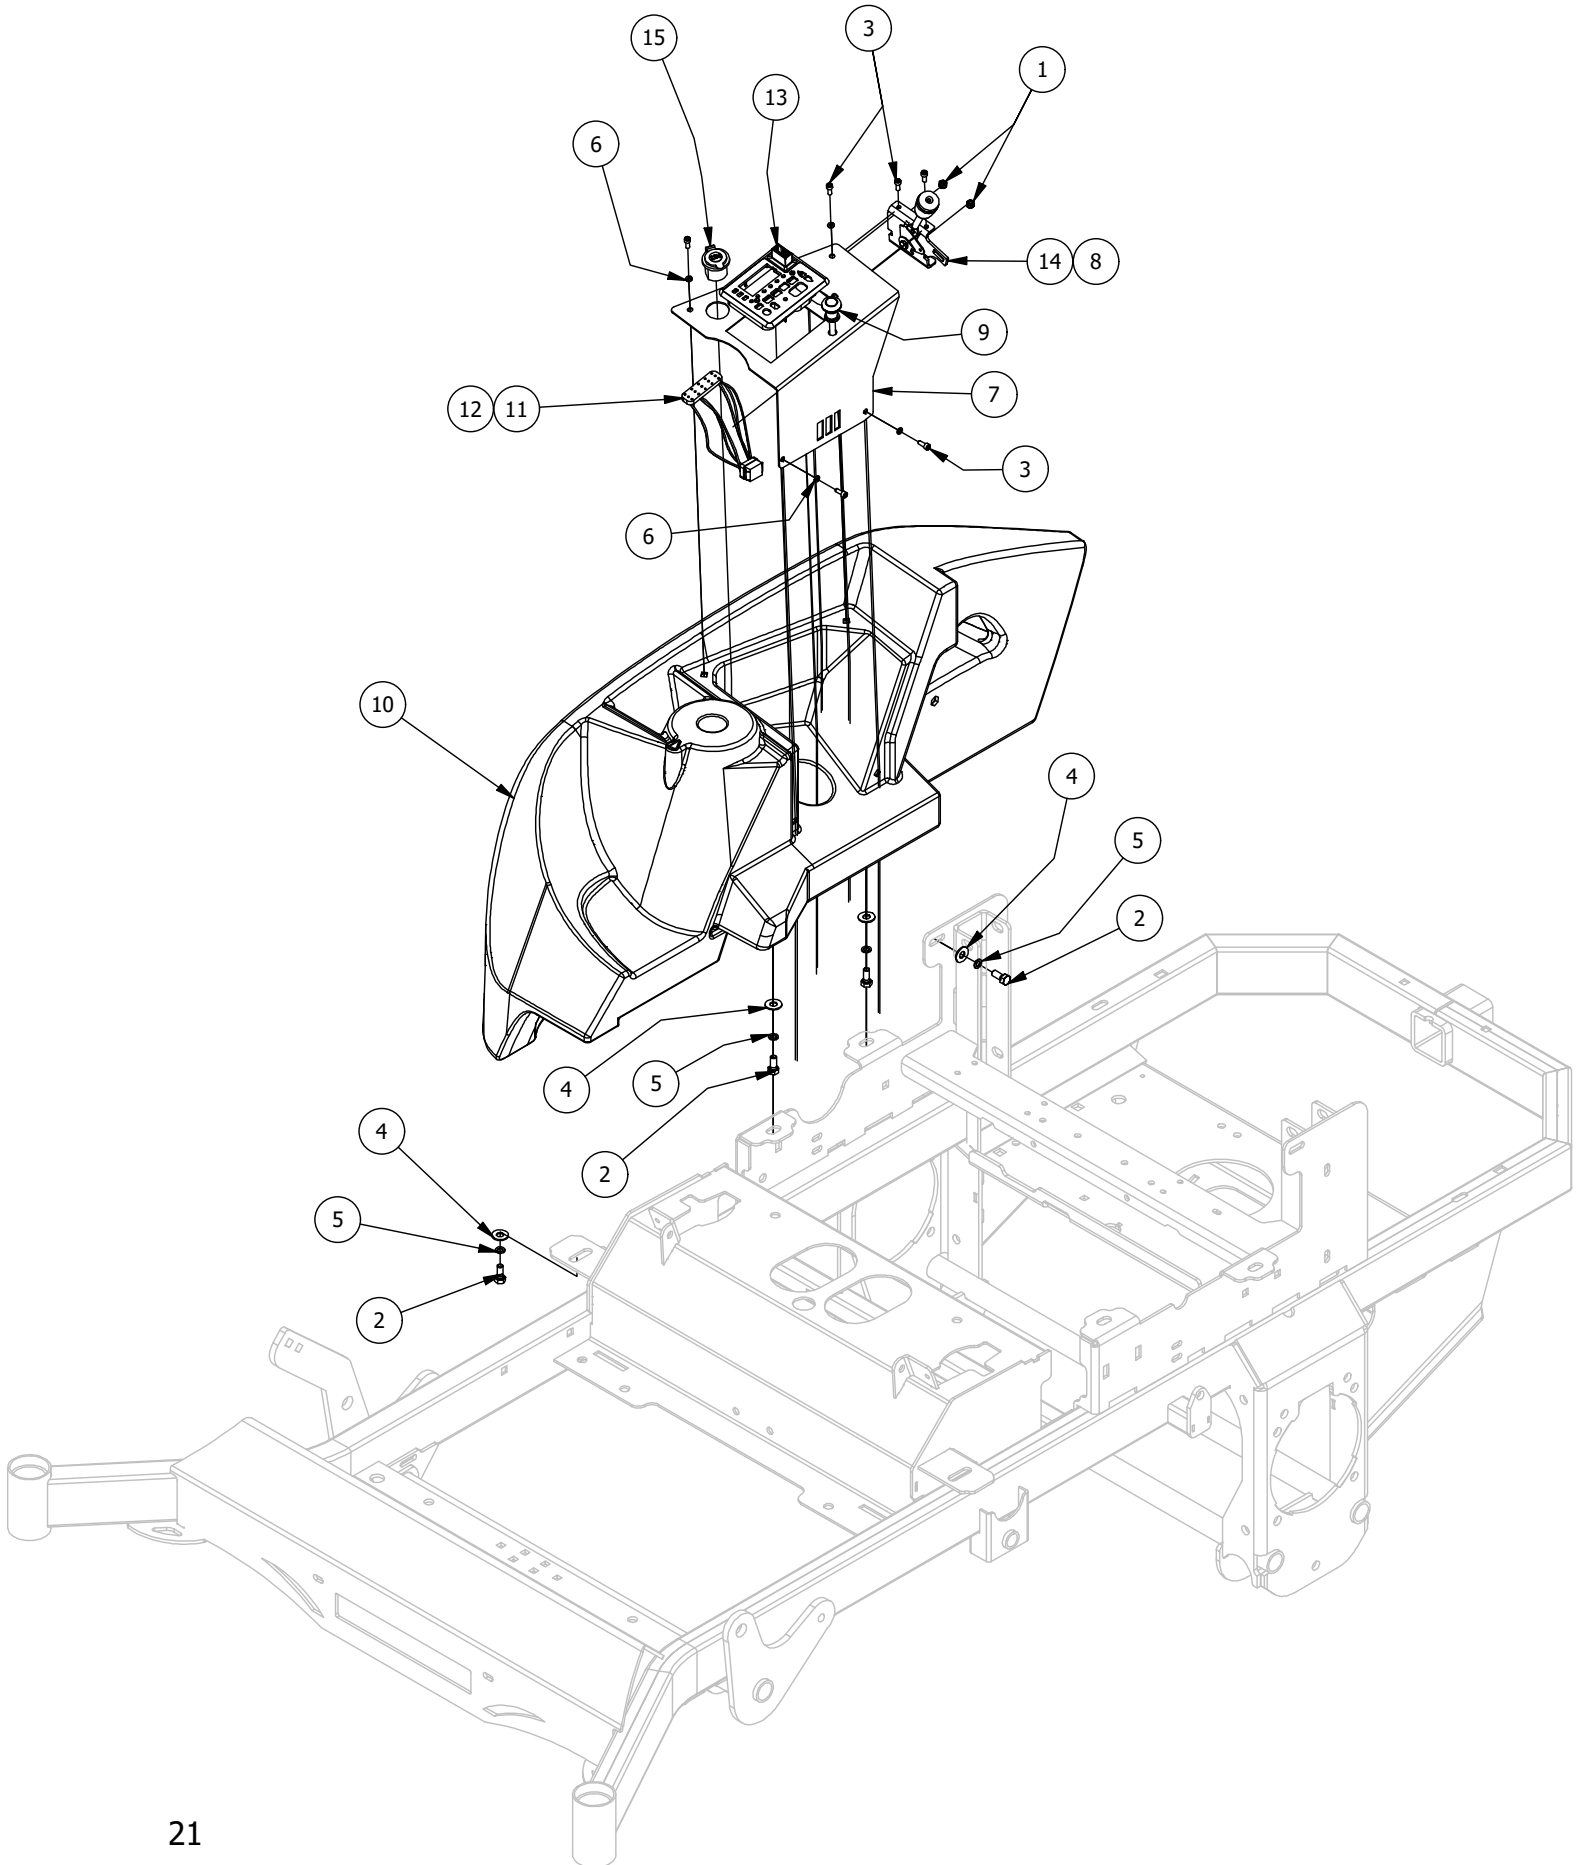

Console Assembly

Console Assembly			
ITEM	QTY	PART NUMBER	DESCRIPTION
1	2	413-0008-00	10-24 NYLON INSERT LOCKNUT 18-8 SS
2	4	418-0054-00	5/16-18 X 3/4 HEX C/S ZINC
3	6	418-0055-00	10-24 X 1/2 SOCKET C/S 18-8 SS
4	4	419-0007-00	5/16 Flat Washer
5	4	419-0009-00	5/16 SPLIT LOCKWASHER ZINC
6	4	419-0011-00	#10 SPLIT LOCKWASHER 18-8 SS
7	1	439-0022-03	Mower Control Panel Bracket, Machines With Choke
8	1	464-0001-00	Mower Throttle Cable Assembly w / Handle
9	1	464-0002-00	Choke Cable
10	1	467-0002-00	Mower Console
11	1	486-0019-00	Vanguard 37 HP Harness
12	1	486-0040-00	Harness for Vanguard 26hp & Kawasaki 852cc&FX1000
13	1	486-0058-00	Mower Control Console-Carbureted-Fuel Level Enabled
14	1	564-0004-00	Envy/FX1000 Throttle Cable
15	1	677-2075-00	12 Volt Auxiliary Plug