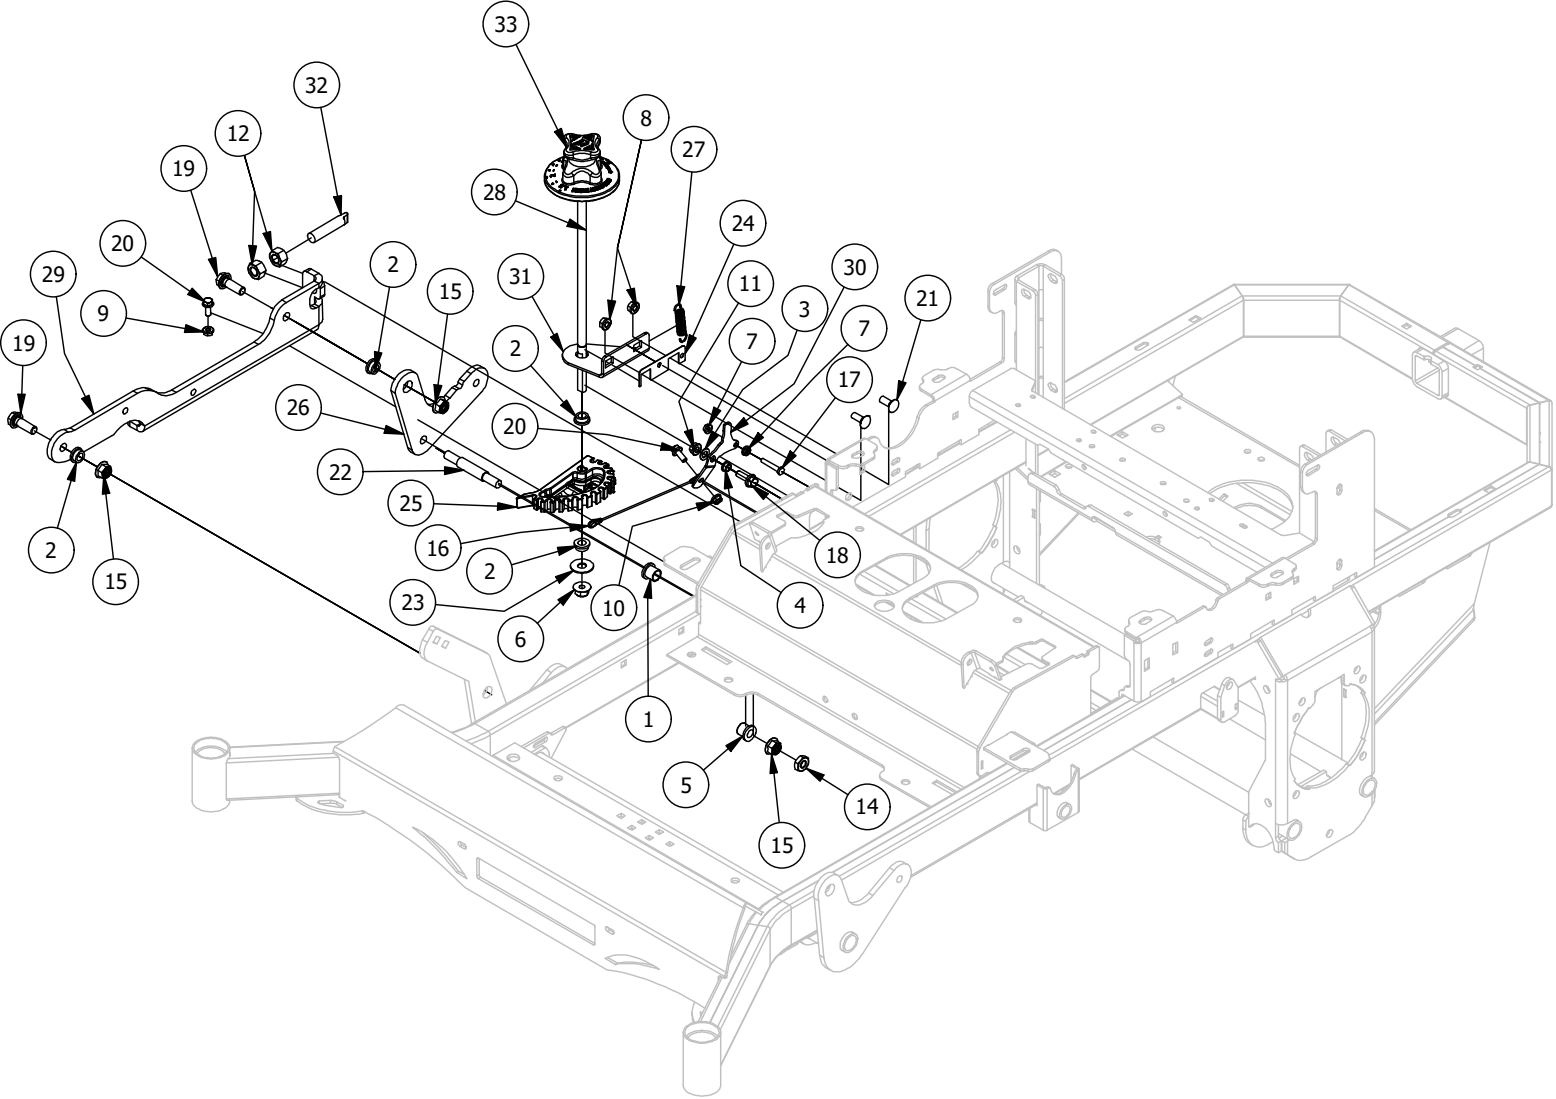

Deck Height Adjuster Assembly

Deck Height Adjuster Assembly			
ITEM	QTY	PART NUMBER	DESCRIPTION
1	1	410-0008-00	5/8" ID X 3/4" OD X 3/4" LENGTH FLANGE BUSHING
2	4	410-0009-00	1/2" ID X 3/4" OD X 3/8" LENGTH FLANGE BUSHING
3	1	410-0011-00	3/8 X 3/4 Bronze Washer
4	1	410-0067-00	Bronze Bushing
5	1	410-0068-00	.502 ID X .753 OD X .75 OAL X1 FL OD X .125 FL BUSHING
6	2	413-0002-00	1/2-13 NYLON INSERT FLANGE LOCKNUT ZC YELLOW
7	2	413-0012-00	1/4-20 HEX FLANGE NUT W/SERRATIONS ZC YELLOW
8	2	413-0020-00	3/8-16 HEX FLANGE NUT W/SERR ZINC YELLOW
9	1	413-0022-00	5/16-18 HEX FLANGE NUT W/SERR ZINC YELLOW
10	1	413-0027-00	5/16-18 NYLON INSERT FLANGE LOCKNUT ZC YELLOW
11	1	413-0029-00	3/8-16 NYLON INSERT FLANGE L/NUT ZC YELLOW
12	2	413-0048-00	5/8-11 HEX NUT ZINC YELLOW
13	1	413-0052-00	3/8 ID X 3/4 OD X .125 THK BRONZE WASHER
14	1	413-0067-00	1/2-13 Nylon Insert Jam Lock Nut Yellow Zinc
15	3	413-1005-00	1/2-13 NYLON INSERT FLANGE NUT ZINC YELLOW
16	1	414-0037-00	Height Indicator Cable
17	1	418-0029-00	1/4-20 X 1-1/4 HEX C/S GR 2 ZINC
18	1	418-0040-00	3/8-16 X 1 HEX FLANGE BOLT GR 8 ZC YELLOW
19	2	418-0047-00	1/2-13 X 1-1/2 HEX FLANGE BOLT GR 8 ZINC YELLOW
20	2	418-0048-00	5/16-18 X 3/4 HEX FLANGE BOLT GR 8 ZC YELLOW
21	2	418-0053-00	3/8-16 X 1 CARRIAGE BOLT ZINC YELLOW
22	1	418-0276-00	Rear Deck Height Bolt (Machined)
23	1	419-0014-00	Plastic Washer .52 ID_1.375 OD_.062 Flat Washer
24	1	425-0015-03	RZ Deck Height Indicator Rod Bracket Spacer
25	1	425-0032-00	2022 Deck Height Cam Casting
26	1	431-0004-03	Deck Height Brkt Right side
27	1	434-0003-00	Brake Pedal Release Spring
28	1	437-0003-00	Mower Deck Height Selector Shaft
29	1	439-0698-03	2021 Deck Height Arm Right Link
30	1	439-0711-60	2021 Deck Height Control Shaft Spring Bracket
31	1	439-0712-03	2021 Mower Deck Height Indicator Rod Bracket
32	1	444-0001-00	Mower HEIGHT SELECTOR CAM PIN
33	1	445-0007-00	2021 RZHD,RT,and SRT Deck Height Selector Knob