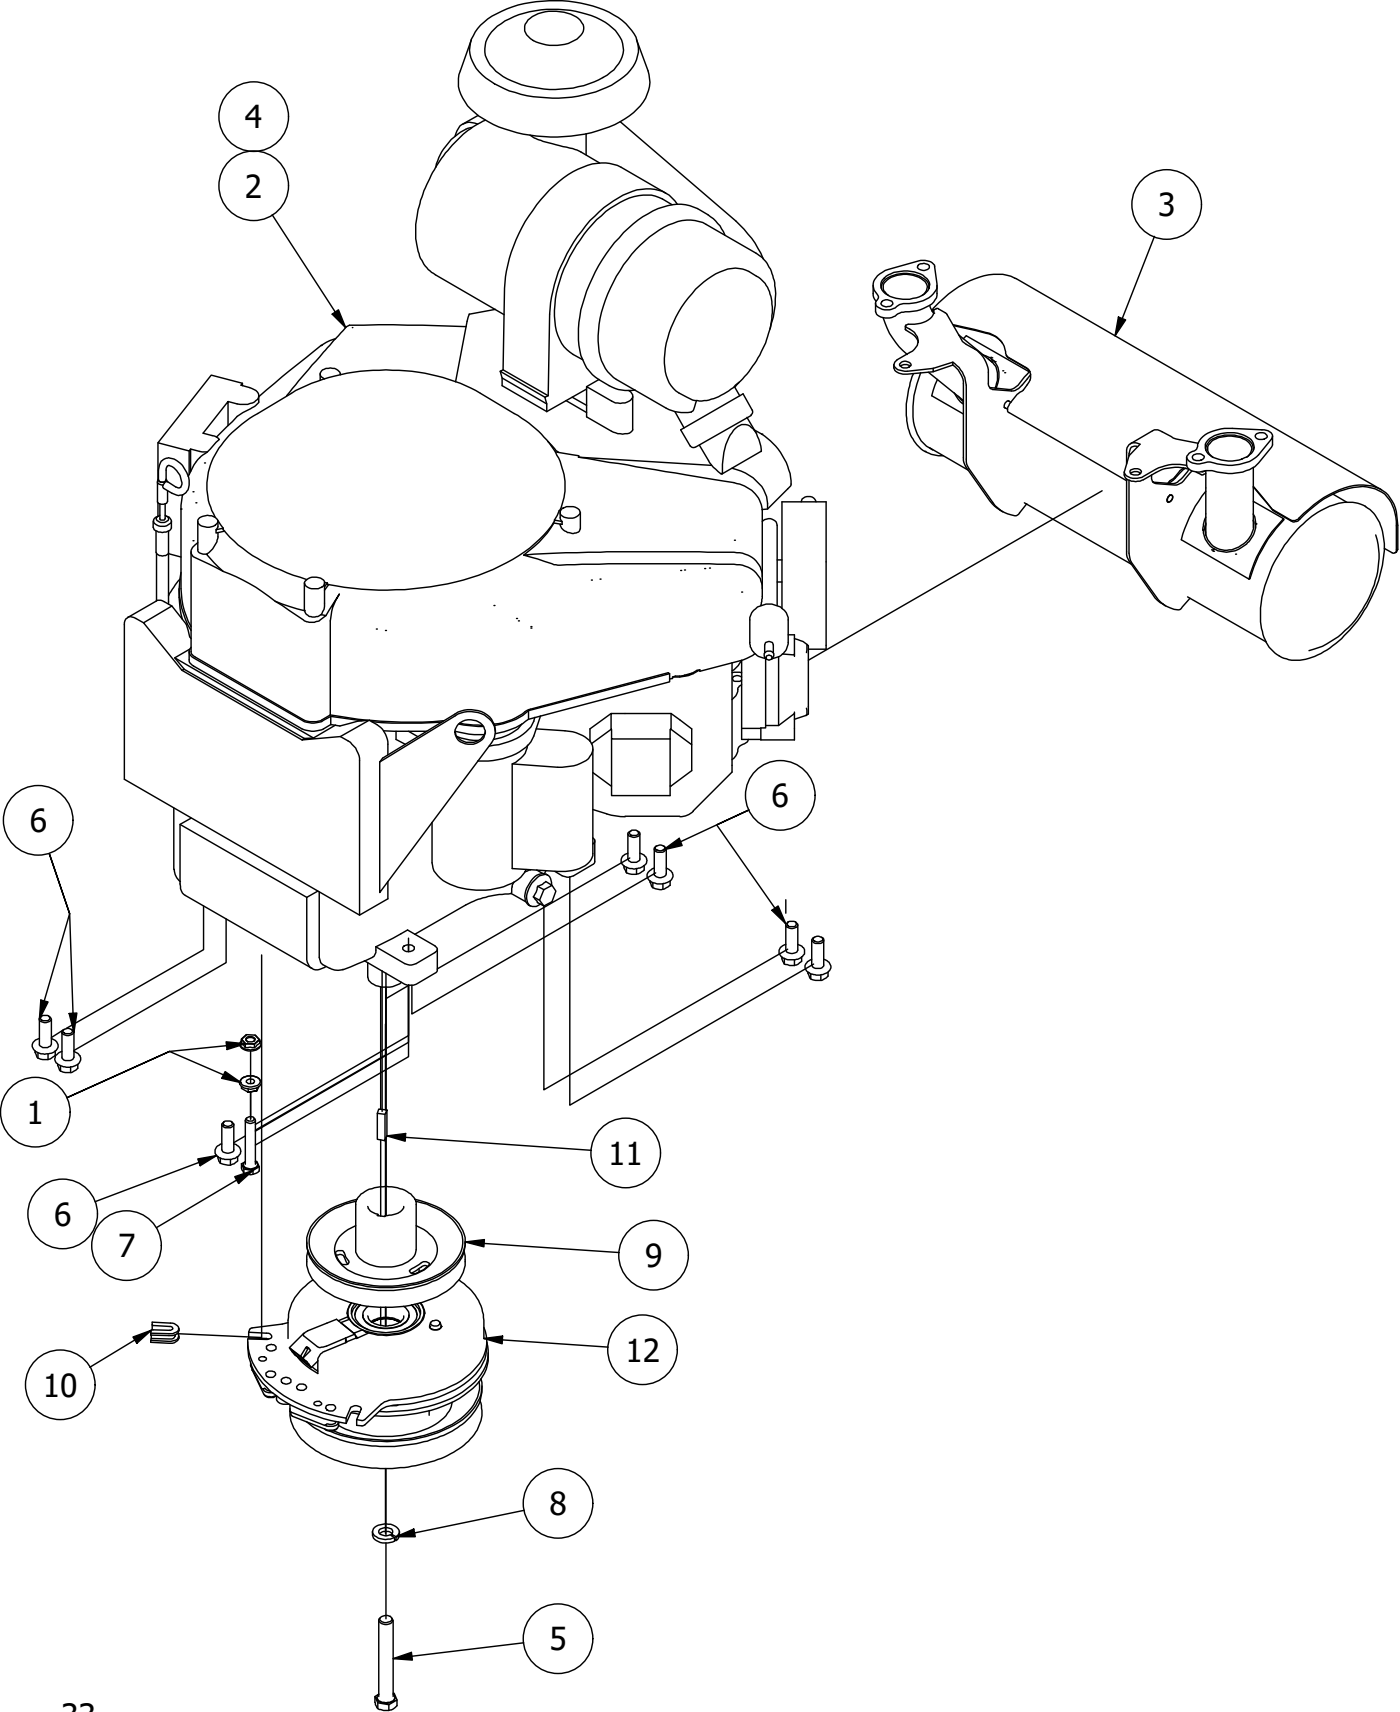

36HP Vanguard Engine Assembly

36HP Vanguard Engine Assembly			
ITEM	QTY	PART NUMBER	DESCRIPTION
1	2	413-0006-00	5/16-18 HEX FLANGE NUT W/SERR ZINC
2	1	415-0009-00	B&S 993CC, 36 HP Vanguard Series Engine
3	1	415-0086-00	Exhaust System w/ Insulated Muffler for Vanguard 28/32/36/37
4	1	416-0061-00	Vanguard Oil Drain Hose with Cap 11.5 L
5	1	418-0022-00	7/16-20 X 3 HEX C/S GR 8 ZC YELLOW
6	7	418-0023-00	3/8-16 X 1-1/8 IND HWH W/SERR TRI LOB ZY
7	1	418-0024-00	5/16-18 X 1-3/4 HEX C/S GR 5 ZINC
8	1	419-0005-00	7/16 SPLIT LOCKWASHER GR 8 ZC YELLOW
9	1	433-0001-00	Mower Hydraulic Pump Drive Pulley, A Belt
10	1	437-0025-00	Mower Rotation Stop Brkt Sleeve
11	1	442-0001-00	1/4 X 1 SQUARE KEY STOCK
12	1	470-0002-00	PTO Clutch