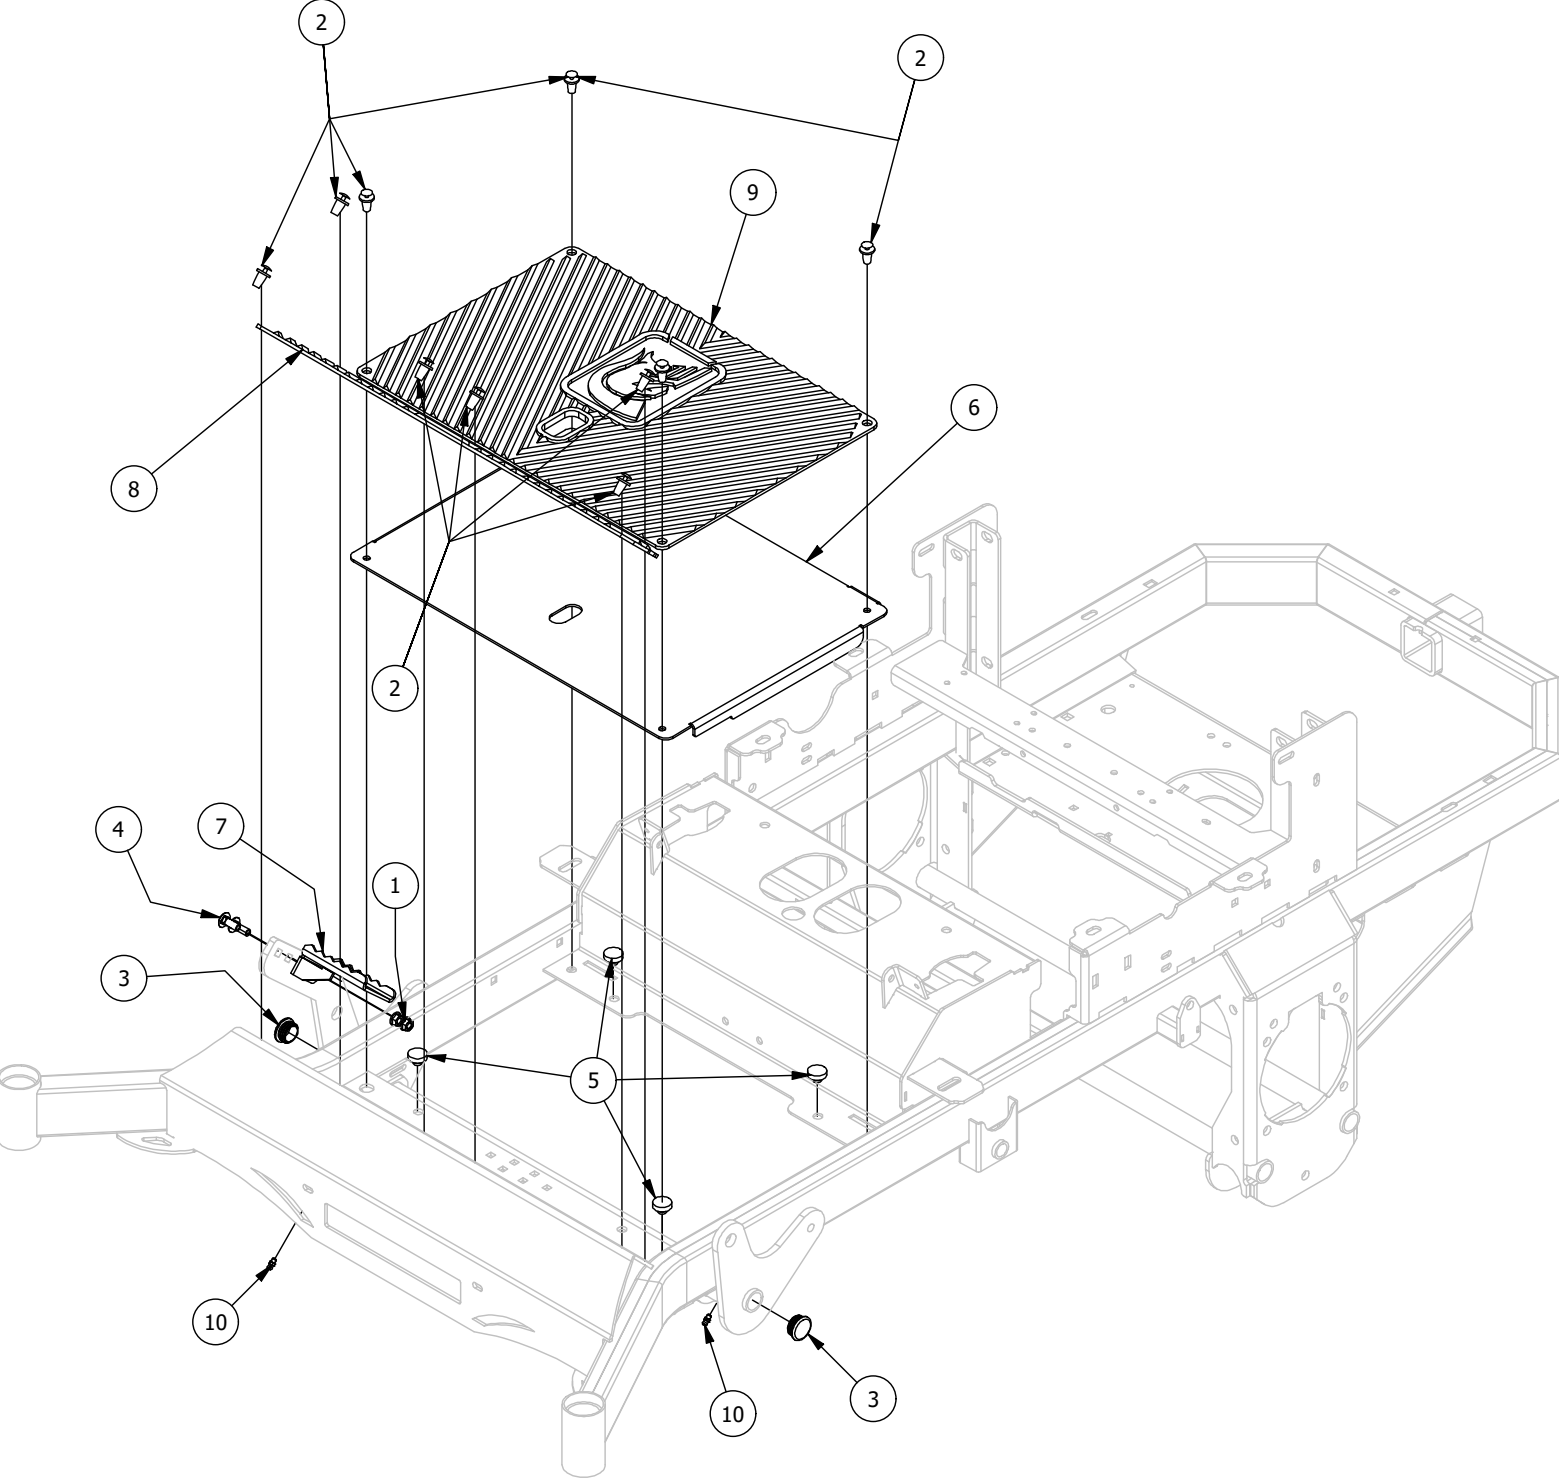

Front Fork Assembly

Front Fork Assembly			
ITEM	QTY	PART NUMBER	DESCRIPTION
1	2	410-0006-00	1" INSERT BEARING
2	2	410-0014-00	Mower Caster Wheel Bearing
4	1	413-0002-00	1/2-13 NYLON INSERT FLANGE NUT ZINC YELLOW
3	1	413-0063-00	1"-8 FIN HEX JAM NUT ZC
5	1	418-0002-00	1/2-20 X 1-1/4 HEX FLANGE BOLT GR 8 ZC YELLOW
6	1	418-0003-00	1/2-13 X 8-1/2 HEX C/S GR 5 ZINC YELLOW
7	1	419-0003-00	1/2 FENDER WASHER 1-1/4" OD ZINC
8	1	419-0024-00	1" L/W MED SPLIT ZC
9	1	419-0025-00	Front Fork Caster Top Washer
10	1	422-0042-00	Spartan Radial Tire Wheel Assembly 2018
11	1	423-0001-03	RT&SRT Caster Wheel Fork 2018
12	1	423-0001-KT	RT and SRT Caster Wheel Fork Kit
13	1	425-0010-00	Mower Caster Fork Wheel Spacer
14	1	425-0011-00	Caster Fork Shaft Bearing Spacer
15	1	426-0006-03	Mower Caster Shaft Washer
16	1	437-0019-00	RT&SRT Mower Caster Wheel Shaft 2018

Floorboard and Deck Height Pedal Assembly

Floorboard and Deck Height Pedal Assembly			
ITEM	QTY	PART NUMBER	DESCRIPTION
1	2	413-0020-00	3/8-16 HEX FLANGE NUT W/SERR ZINC YELLOW
2	10	414-0002-00	8MM PUSH TYPE RETAINER NYLON BLACK
3	2	414-0015-00	1-1/4" Round Tube Plug
4	2	418-0045-00	3/8-16 X 1 Carriage Bolt Zinc Yellow
5	4	429-0002-00	Push-In Rubber Bumper, Mower Floor
6	1	439-0007-03	Mower Floorboard
7	1	439-0059-03	Mower Deck Height Foot Pedal
8	1	481-0005-00	2017 Mower Rubber Foot Rest Mat
9	1	481-0006-00	2017 Mower Logo Floor Mat
10	2	624-1000-00	1/4 drive type straight grease fitting zc (g.L. only)