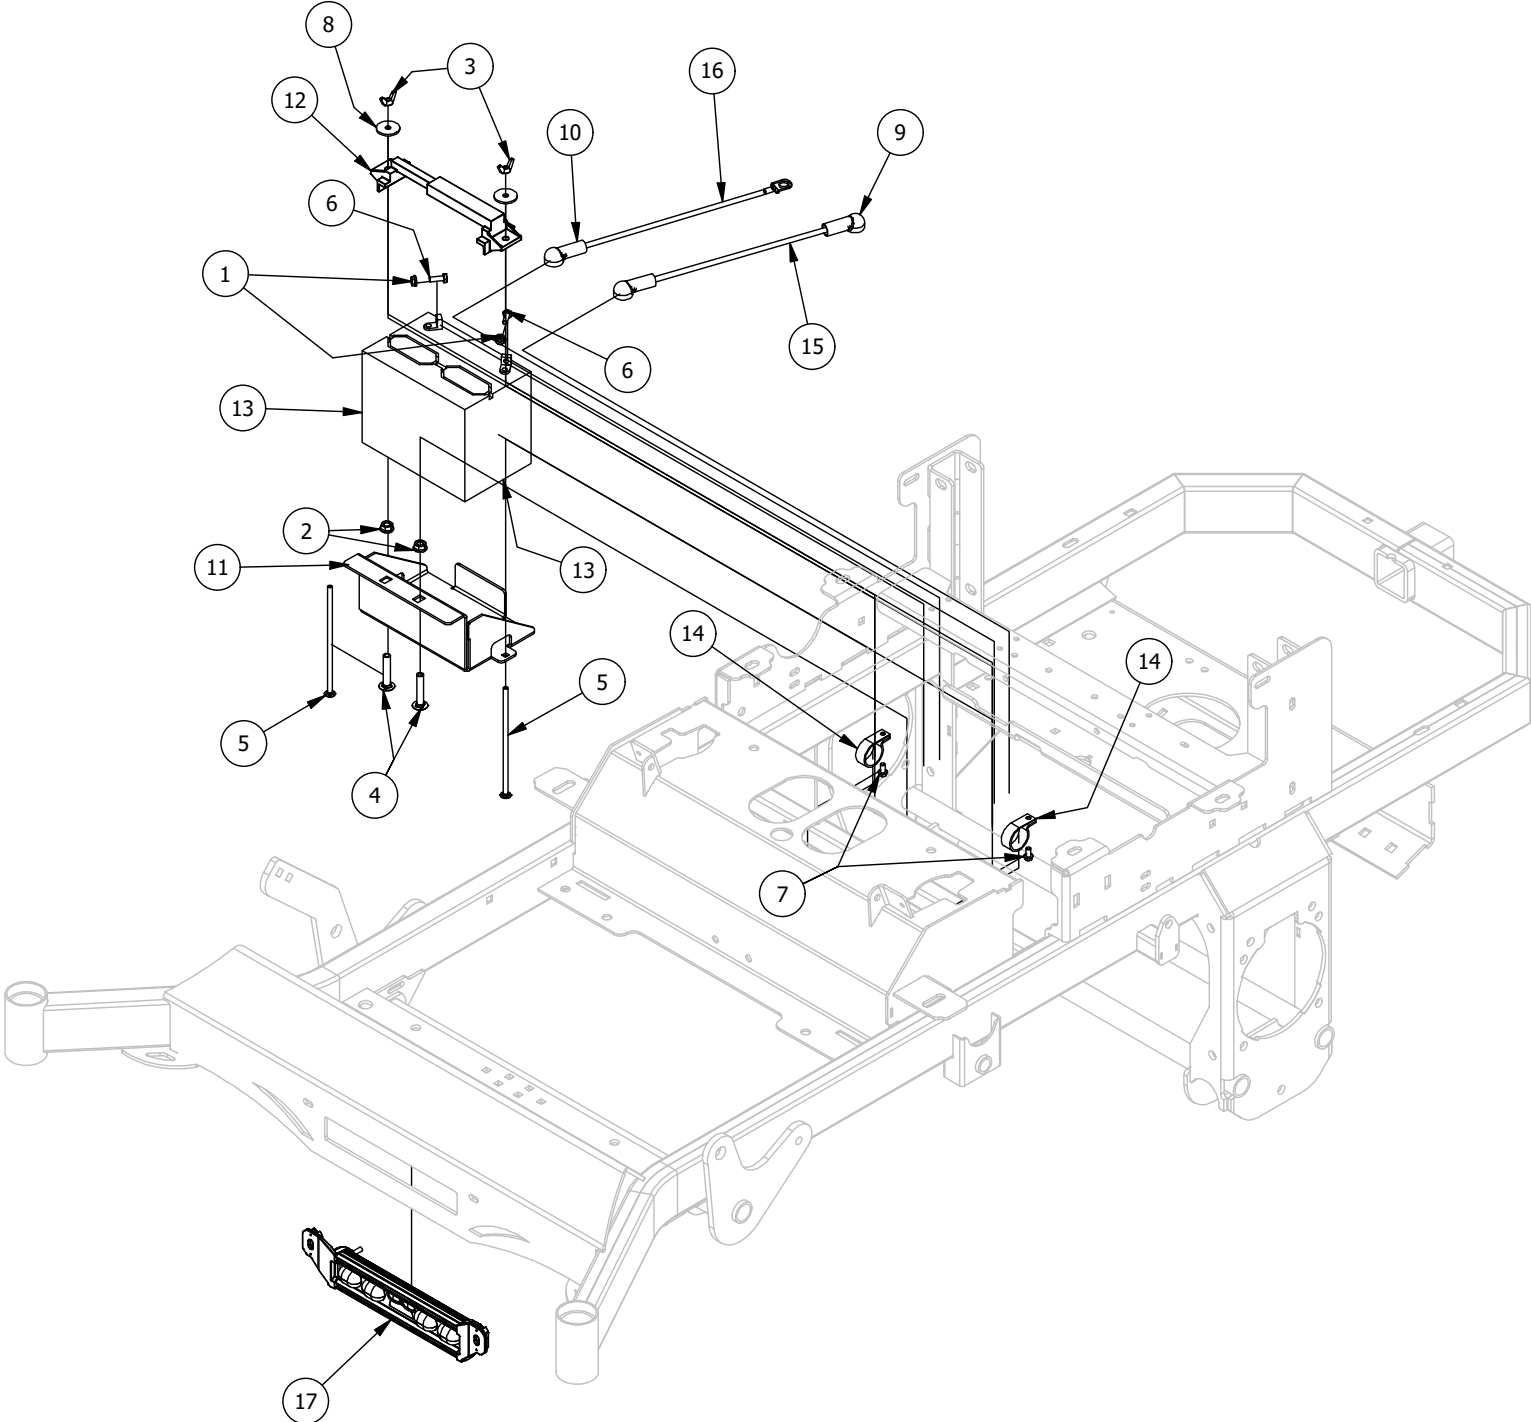

Battery Assembly

Battery Assembly			
ITEM	QTY	PART NUMBER	DESCRIPTION
1	2	413-0012-00	1/4-20 HEX FLANGE NUT W/SERRATIONS ZC YELLOW
2	2	413-0020-00	3/8-16 HEX FLANGE NUT W/SERR ZINC YELLOW
3	2	413-0025-00	1/4-20 WING NUT ZINC
4	2	418-0033-00	3/8-16 X 2 CARRIAGE BOLT ZINC
5	2	418-0034-00	1/4-20 X 7 CARRIAGE BOLT ZINC
6	2	418-0035-00	1/4-20 X 3/4 HEX C/S GR 2 ZINC
7	2	418-0059-00	1/4-20 X 1/2 IND. HWH SLOT F TCS ZINC
8	2	419-0023-00	1/4" Flat Washer_5/8 OD_18-8 SS Magn: 577 Black
9	2	436-0002-00	3.15 LGTH STRAIGHT INSULATING TERMINAL COVER RED
10	1	436-0003-00	STRAIGHT INSULATING TERMINAL COVER BLK
11	1	439-0008-03	Mower Battery Box
12	1	443-0001-00	Battery Hold Down
13	1	468-0001-00	Mower Diesel Start Battery 350CCA
14	2	472-0001-00	1-1/4" CHUSHIONED LOOP CLAMP BLACK
15	1	486-0016-00	Mower Positive Battery Cable 25" long
16	1	486-0017-00	Mower Negative Battery Cable 28" long
17	1	486-0052-00	Split Beam Light