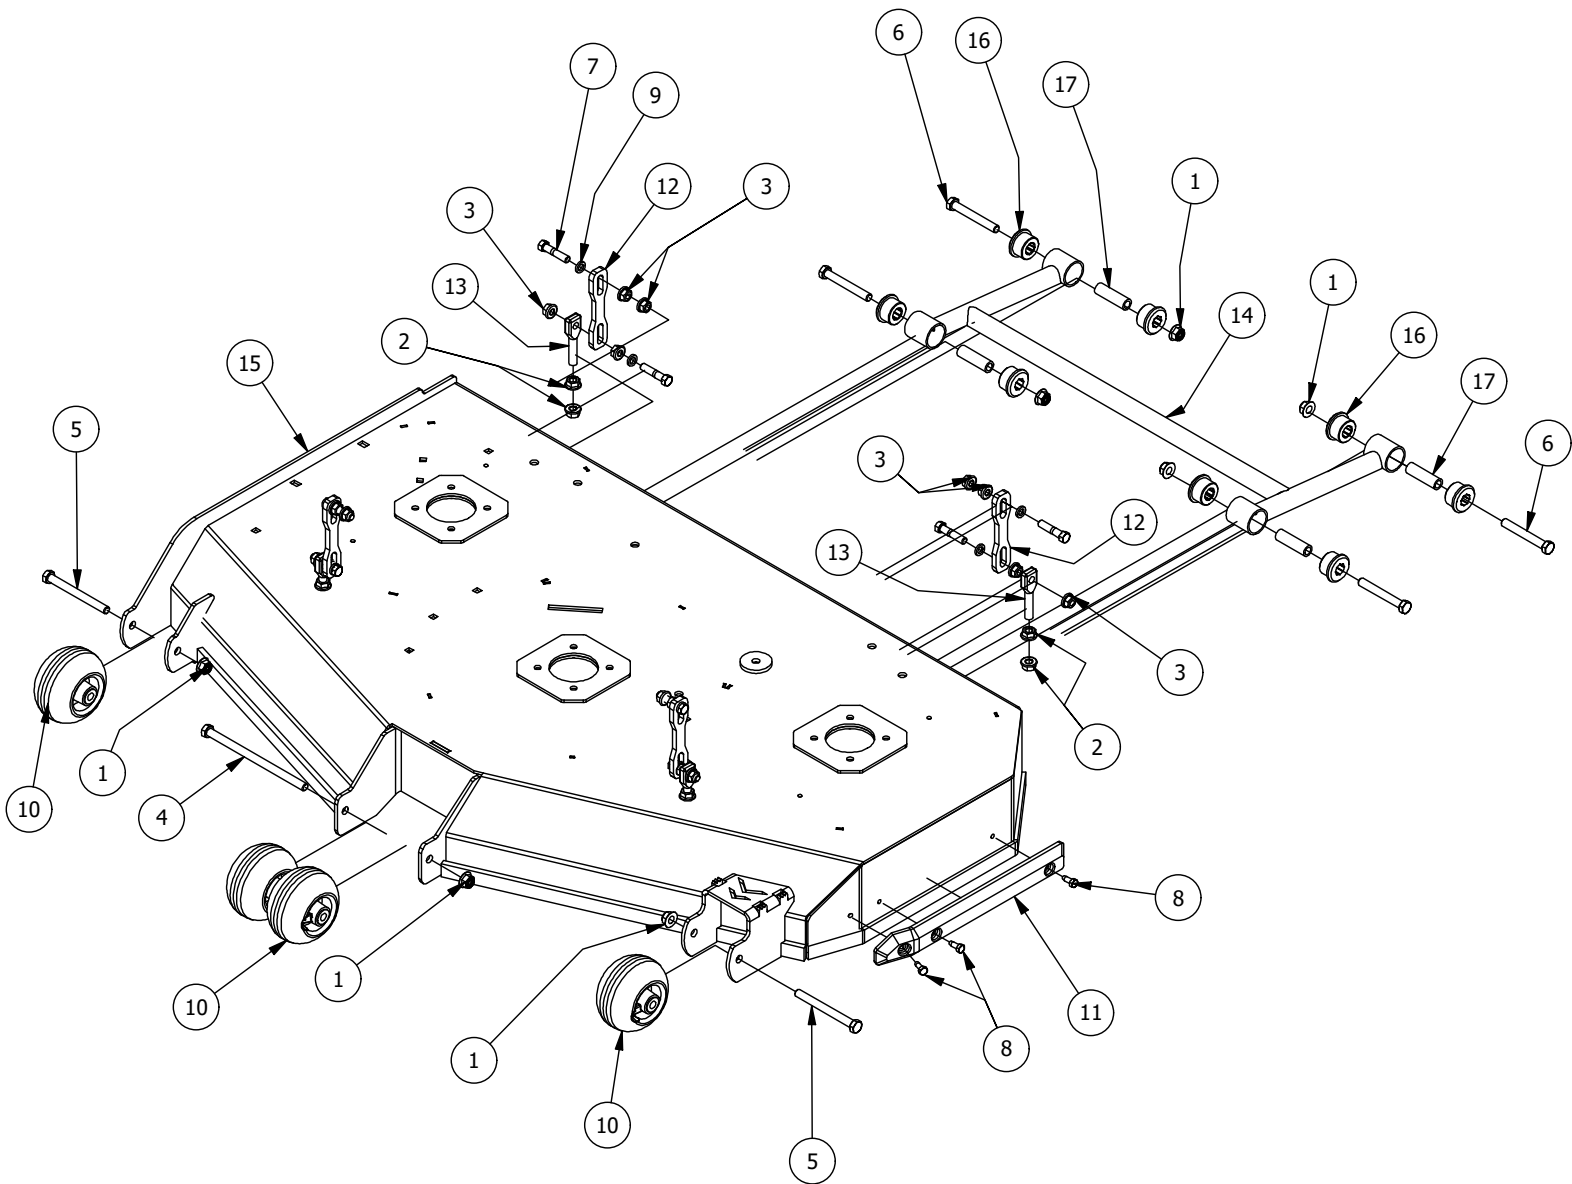

54" Deck Scalping Wheels and Stabilizer Assembly

54" Deck Scalping Wheels and Stabilizer Assembly

ITEM	QTY	PART NUMBER	DESCRIPTION
1	7	413-0002-00	1/2-13 NYLON INSERT FLANGE NUT ZINC YELLOW
2	8	413-0005-00	1/2-13 HEX FLANGE NUT W/SERR ZINC YELLOW
3	16	413-0011-00	7/16-14 HEX FLANGE NUT W/SERR ZINC YELLOW
4	1	418-0015-00	1/2-13 X 8-1/2 HEX C/S GR 2 ZINC YELLOW
5	2	418-0016-00	1/2-13 X 5 HEX C/S GR 2 ZINC YELLOW
6	4	418-0021-00	1/2-13 X 3-3/4 HEX C/S GR 5 ZINC
7	8	418-0046-00	7/16-14 X 2 HEX C/S GR 5 ZINC YELLOW
8	3	418-0262-00	5/16-18 X 3/4 IND HWH UNSLOT (F) TCS ZC/Y
9	8	419-0010-00	.443 ID X .750 OD X .125 THK NYLON BLACK
10	4	422-0061-00	Anti-Scalp Wheel
11	1	429-0001-00	Mower Nylon Deck Guard
12	4	435-0007-00	Mower Deck Link
13	4	448-0001-00	Mowre Deck height adjustment Stud
14	1	490-0014-03	Mower 54"/61" Deck Frame Stabilizer Assembly
15	1	490-0063-03	2020 54" RT/SRT Deck Assembly
16	8	732-2000-00	Red A80 Suspension Bushing
17	4	732-2001-00	Large MTV A-Arm Bushing Sleeve