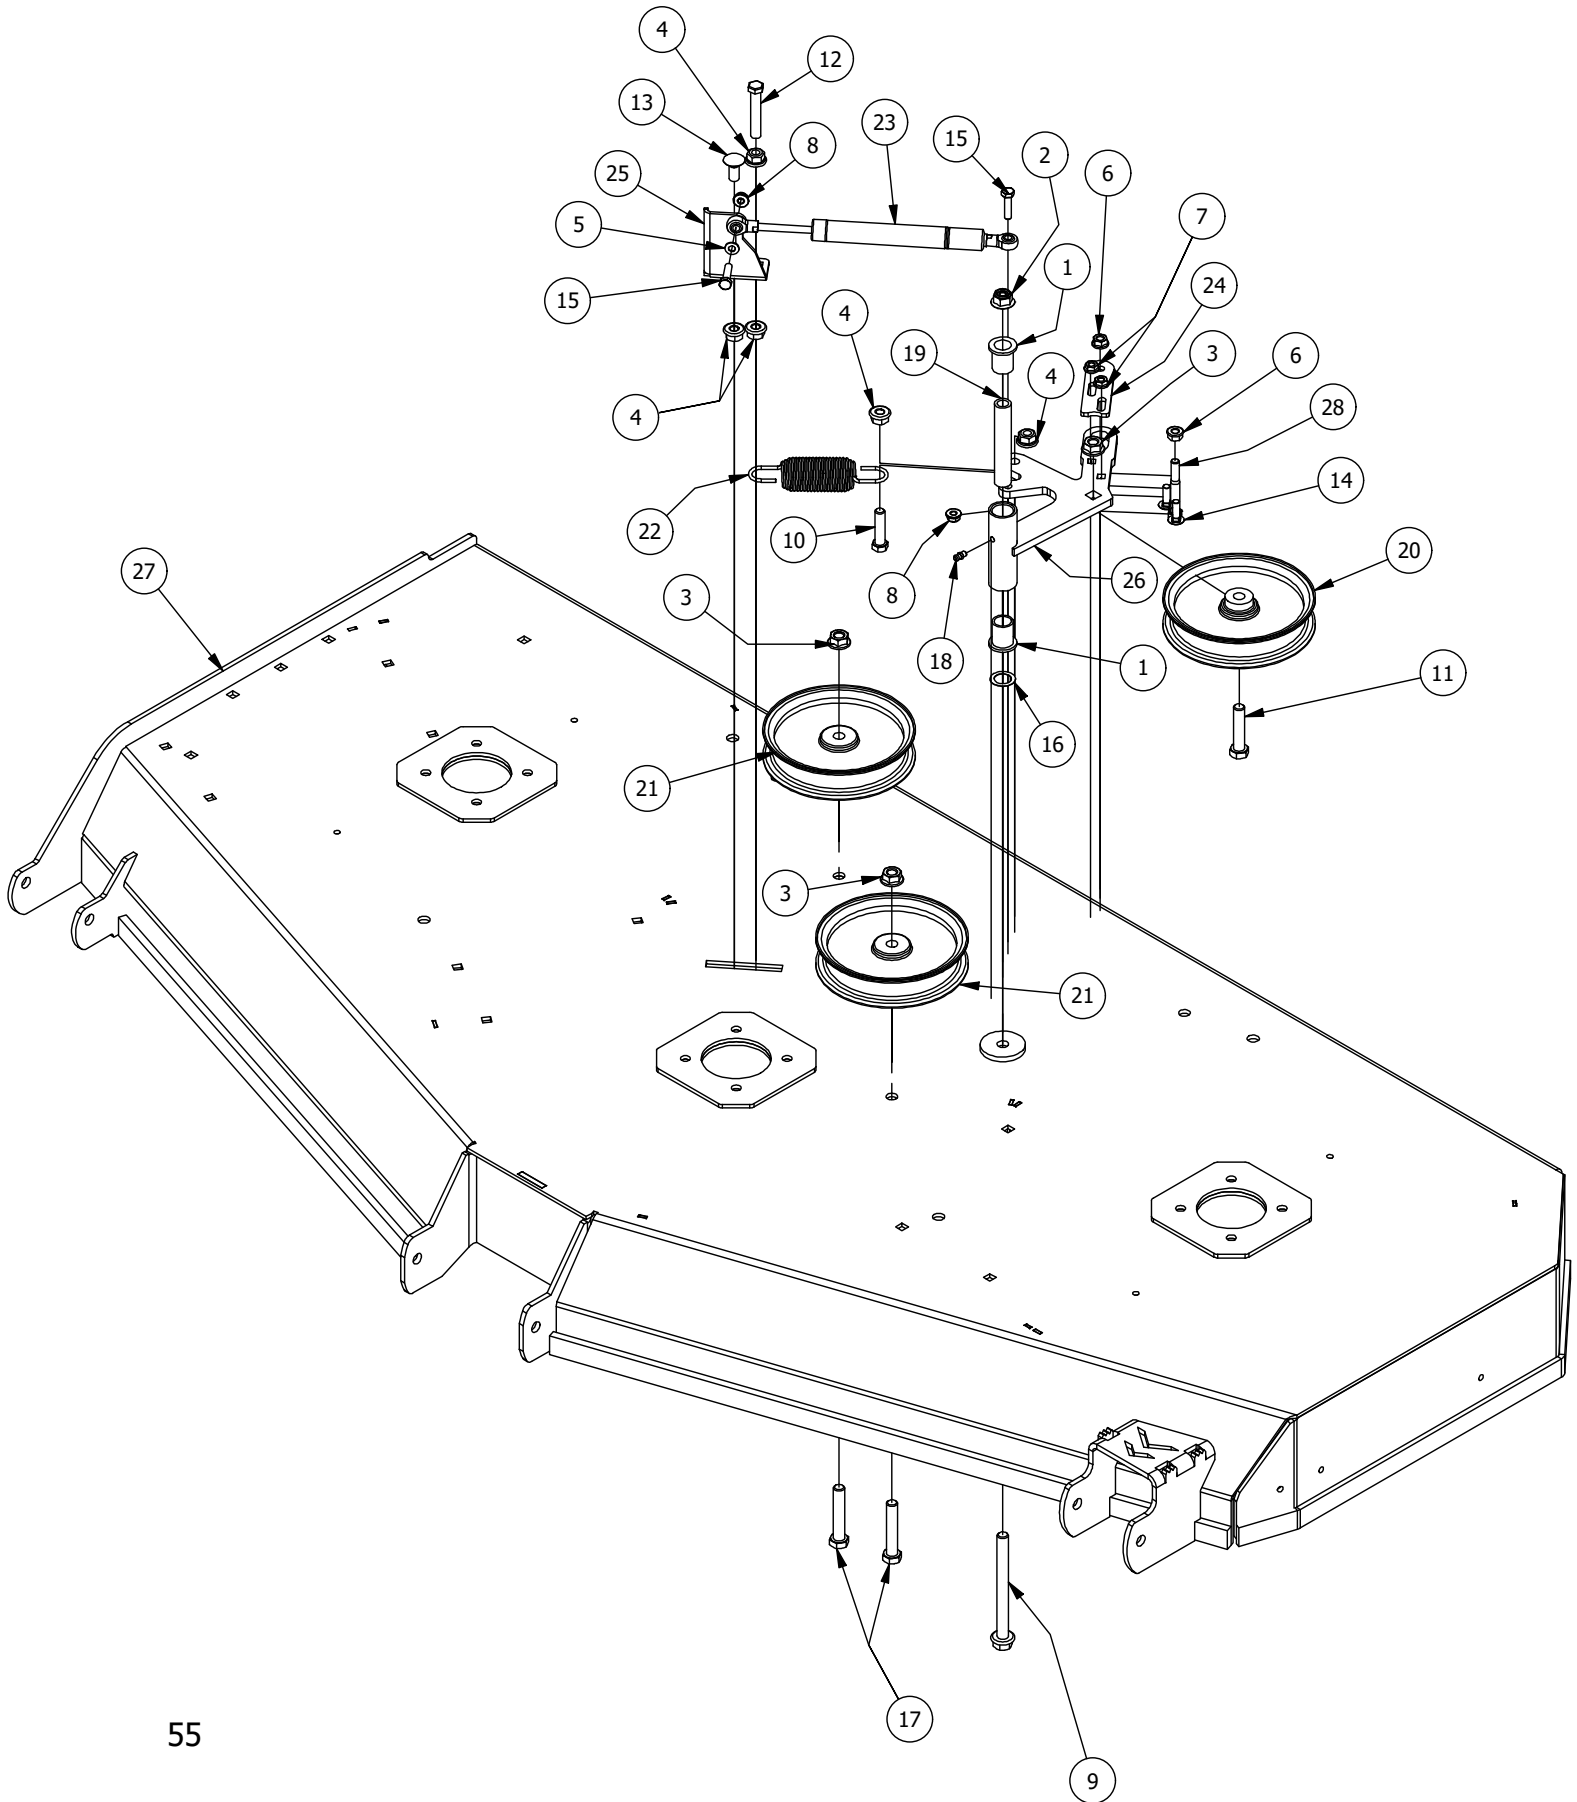

72" Deck Idler Assembly

72" Deck Idler Assembly			
ITEM	QTY	PART NUMBER	DESCRIPTION
1	2	410-0007-00	3/4" ID X 15/16" OD X 1-1/8" LENGTH FLANGE BUSHING
2	1	413-0002-00	1/2-13 NYLON INSERT FLANGE NUT ZINC YELLOW
3	3	413-0005-00	1/2-13 HEX FLANGE NUT W/SERR ZINC YELLOW
4	5	413-0011-00	7/16-14 HEX FLANGE NUT W/SERR ZINC YELLOW
5	1	413-0016-00	.312 ID X .625 OD X .062 THK THRUST BEARING OIL-IMPREG BRNZ
6	2	413-0020-00	3/8-16 HEX FLANGE NUT W/SERR ZINC YELLOW
7	2	413-0022-00	5/16-18 HEX FLANGE NUT W/SERR ZINC YELLOW
8	2	413-0027-00	5/16-18 NYLON INSERT FLANGE LOCKNUT ZC YELLOW
9	1	418-0009-00	1/2-13 X 5-1/2 HEX FLANGE BOLT GR 8 ZY
10	1	418-0011-00	7/16-14X 1-3/4 HEX C/S GR5 ZINC Yellow
11	1	418-0012-00	1/2-13 X 2-1/4 HEX C/S GR 5 ZINC
12	1	418-0013-00	7/16-14 X 2-1/2 HEX C/S GR 5 ZINC
13	1	418-0017-00	7/16-14 X 1 CARRIAGE BOLT ZINC
14	2	418-0060-00	5/16-18 X 1 CARRIAGE BOLT ZINC YELLOW
15	2	418-0109-00	5/16- 18 x 1 1/4 Hex C/S (GR.8) ZC/Yel
16	1	418-0110-00	.767 ID X 1.125 OD X .016 THK TRIPLE WAVE WASHER 1074-1095
17	2	418-0246-00	1/2-13 x 2-3/4 Hex Flange Bolt (GR.8) ZC/YEL
18	1	424-0002-00	1/4" DRIVE TYPE GREASE FITTING ZC YELLOW
19	1	425-0006-00	Mower Inner Idler Spacer
20	1	433-0014-00	6-3/4" Idler Pulley, 7/16" Spacer Assembly
21	2	433-0015-00	6-3/4" Idler Pulley, 15/16" Spacer Assembly
22	1	434-0007-00	2019 Mower Deck Spring
23	1	434-0009-00	Idler Gas Spring
24	1	439-0257-03	Deck Idler Pulley Belt Retainer Brkt
25	1	439-0335-03	Deck Belt Idler Damper Mounting Bracket
26	1	490-0019-03	Mower Deck Idler Pulley Arm Assembly
27	1	490-0066-00	2020 72" Mower Deck Assembly
28	1	618-2078-00	3/8-16 x 2-3/4 Hex C/S GR2 Zinc