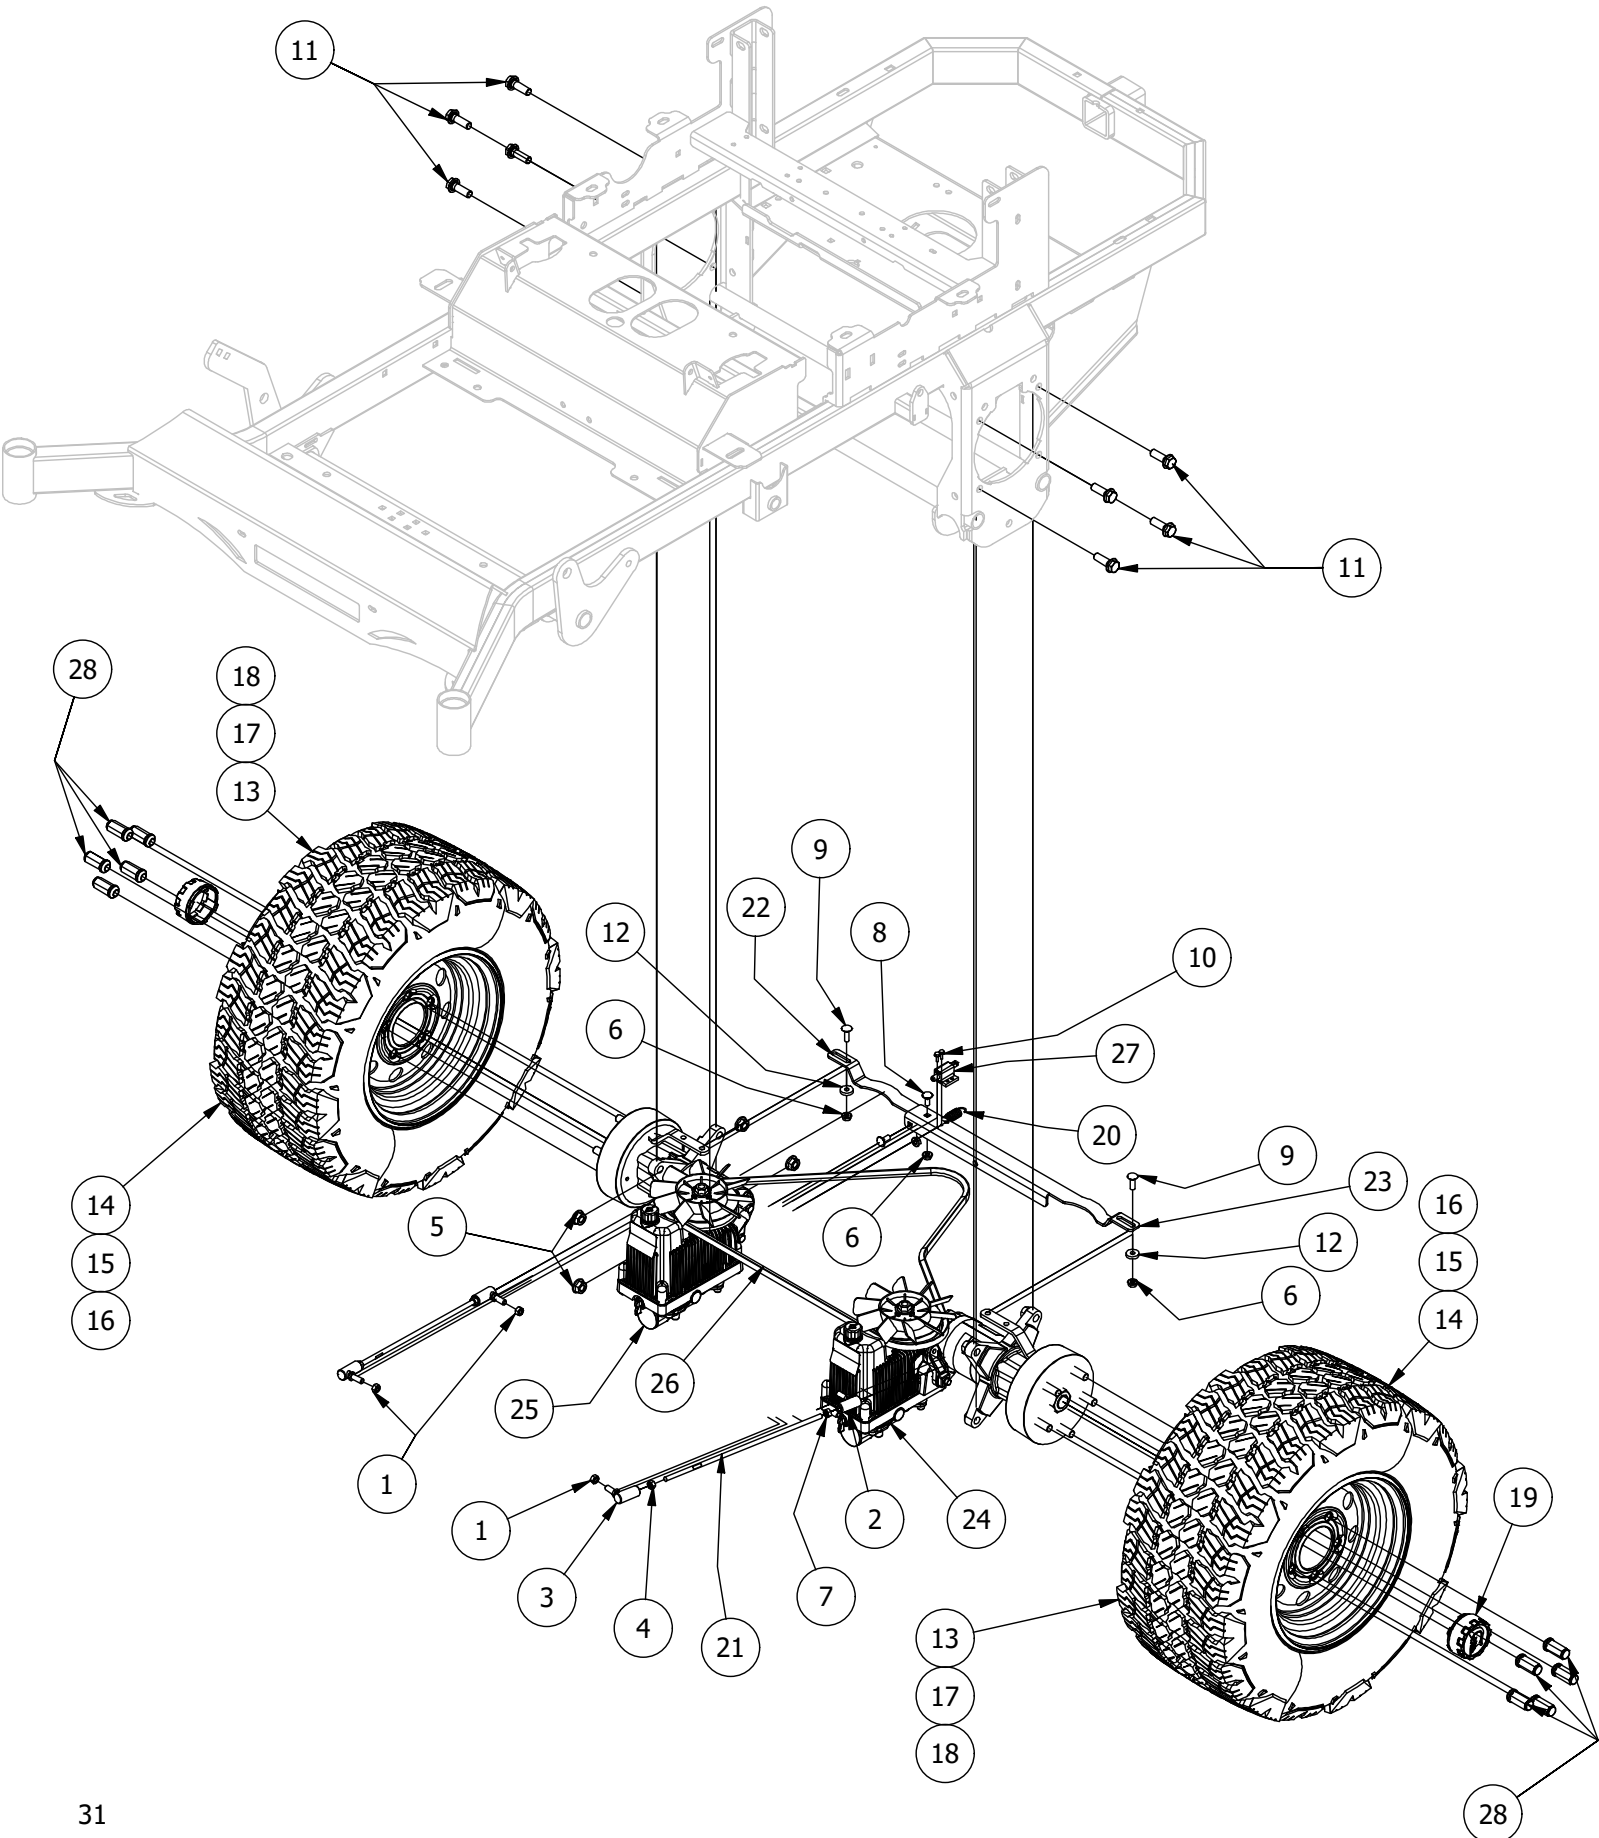

Transmission Assembly

Transmission Assembly			
ITEM	QTY	PART NUMBER	DESCRIPTION
1	4	148-0178	5/16-24 NYL INS L/N GR.8 ZC/YEL
2	2	410-0001-00	Control Arm Rod End, Right
3	2	410-0002-00	Control Arm Rod End, Left
4	2	413-0003-00	5/16 Hex Nut Left hand thread
5	8	413-0005-00	1/2-13 HEX FLANGE NUT W/SERR ZINC YELLOW
6	4	413-0019-00	5/16-18 NYLON INSERT FLANGE L/NUT ZINC
7	2	413-0035-00	5/16-24 HEX NUT ZINC
8	2	418-0008-00	5/16-18 X 3/4 CARRIAGE BOLT ZINC
9	2	418-0010-00	5/16-18 X 1 CARRIAGE BOLT ZC/YEL
10	2	418-0032-00	8-32 X 1/2 IND. HWH SLOT TYPE F TCS ZINC
11	8	418-0047-00	1/2-13 X 1-1/2 HEX FLANGE BOLT GR 8 ZINC YELLOW
12	2	419-0006-00	.312 ID X .875 OD X .1875 THK F/W NYLON BLK
13	2	422-0021-00	RT/SRT 61" & 72" Deck Rear Wheel Assm 24x12-12
14	2	422-0028-00	RT/SRT 54" Deck Rear Wheel Assembly
15	2	422-0029-00	Mower 24 x 10.5-12 Radial Tire
16	2	422-0031-00	7" Steel Wheel
17	2	422-0032-00	24x 12 x 12 Soft Ride Radial Tire Only
18	2	422-0034-00	8" Steel Wheel
19	2	422-0035-00	Rear Steel Wheel Silver Center Cap
20	1	434-0003-00	Mower Brake Pedal Release Spring
21	2	435-0002-00	Transmission Drive Arm Rod Standard Transmission
22	1	439-0606-00	Mower Park Brake Bracket Right
23	1	439-0607-00	Mower Park Brake Bracket Left
24	1	450-0005-00	HTJ12 Parker Left Side Hydrostatic Transmission
25	1	450-0006-00	HTJ12 Parker Right Side Hydrostatic Transmission
26	1	461-0004-00	Mower A Pump Belt, A x 68.25" Effective Length
27	1	486-0030-00	NO Plunger Limit Switch
28	10	613-0001-00	1/2-20 Lug Nut