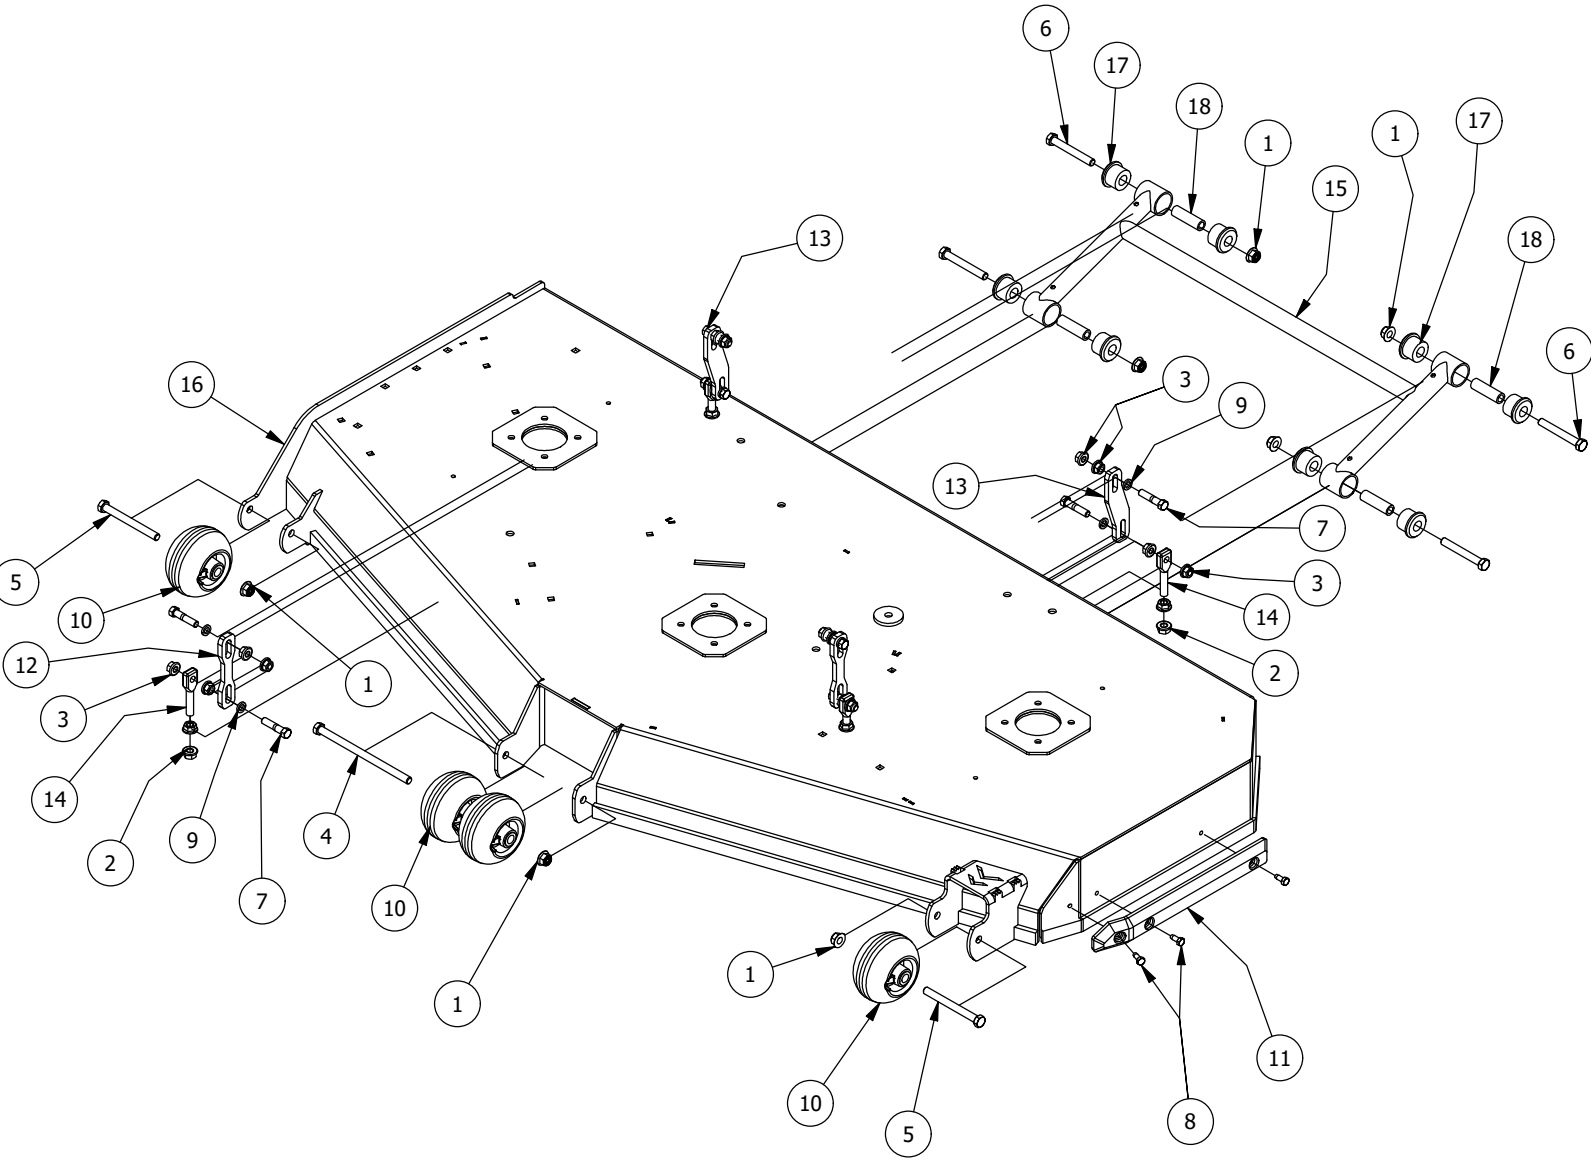

72" Deck Scalping Wheels and Stabilizer Assembly

72" Deck Scalping Wheels and Stabilizer Assembly			
ITEM	QTY	PART NUMBER	DESCRIPTION
1	7	413-0002-00	1/2-13 NYLON INSERT FLANGE NUT ZINC YELLOW
2	8	413-0005-00	1/2-13 HEX FLANGE NUT W/SERR ZINC YELLOW
3	16	413-0011-00	7/16-14 HEX FLANGE NUT W/SERR ZINC YELLOW
4	1	418-0015-00	1/2-13 X 8-1/2 HEX C/S GR 2 ZINC YELLOW
5	2	418-0016-00	1/2-13 X 5 HEX C/S GR 2 ZINC YELLOW
6	4	418-0021-00	1/2-13 X 3-3/4 HEX C/S GR 5 ZINC
7	8	418-0046-00	7/16-14 X 2 HEX C/S GR 5 ZINC YELLOW
8	3	418-0262-00	5/16-18 X 3/4 IND HWH UNSLOT (F) TCS ZC/Y
9	8	419-0010-00	.443 ID X .750 OD X .125 THK NYLON BLACK
10	4	422-0061-00	Anti-Scalp Wheel
11	1	429-0001-00	Mower Nylon Deck Guard
12	2	435-0007-00	Mower Deck Link
13	2	435-0011-00	Mower 72" Deck Rear Height Arm Connecting Link
14	4	448-0001-00	Mower Deck Height Adjustment Stud
15	1	490-0015-00	Mower 72" Deck Frame Stabilizer Assembly
16	1	490-0066-00	72" Mower Deck Assembly
17	8	732-2000-00	Large MTV A-Arm Bushing
18	4	732-2001-00	Large MTV A-Arm Bushing Sleeve