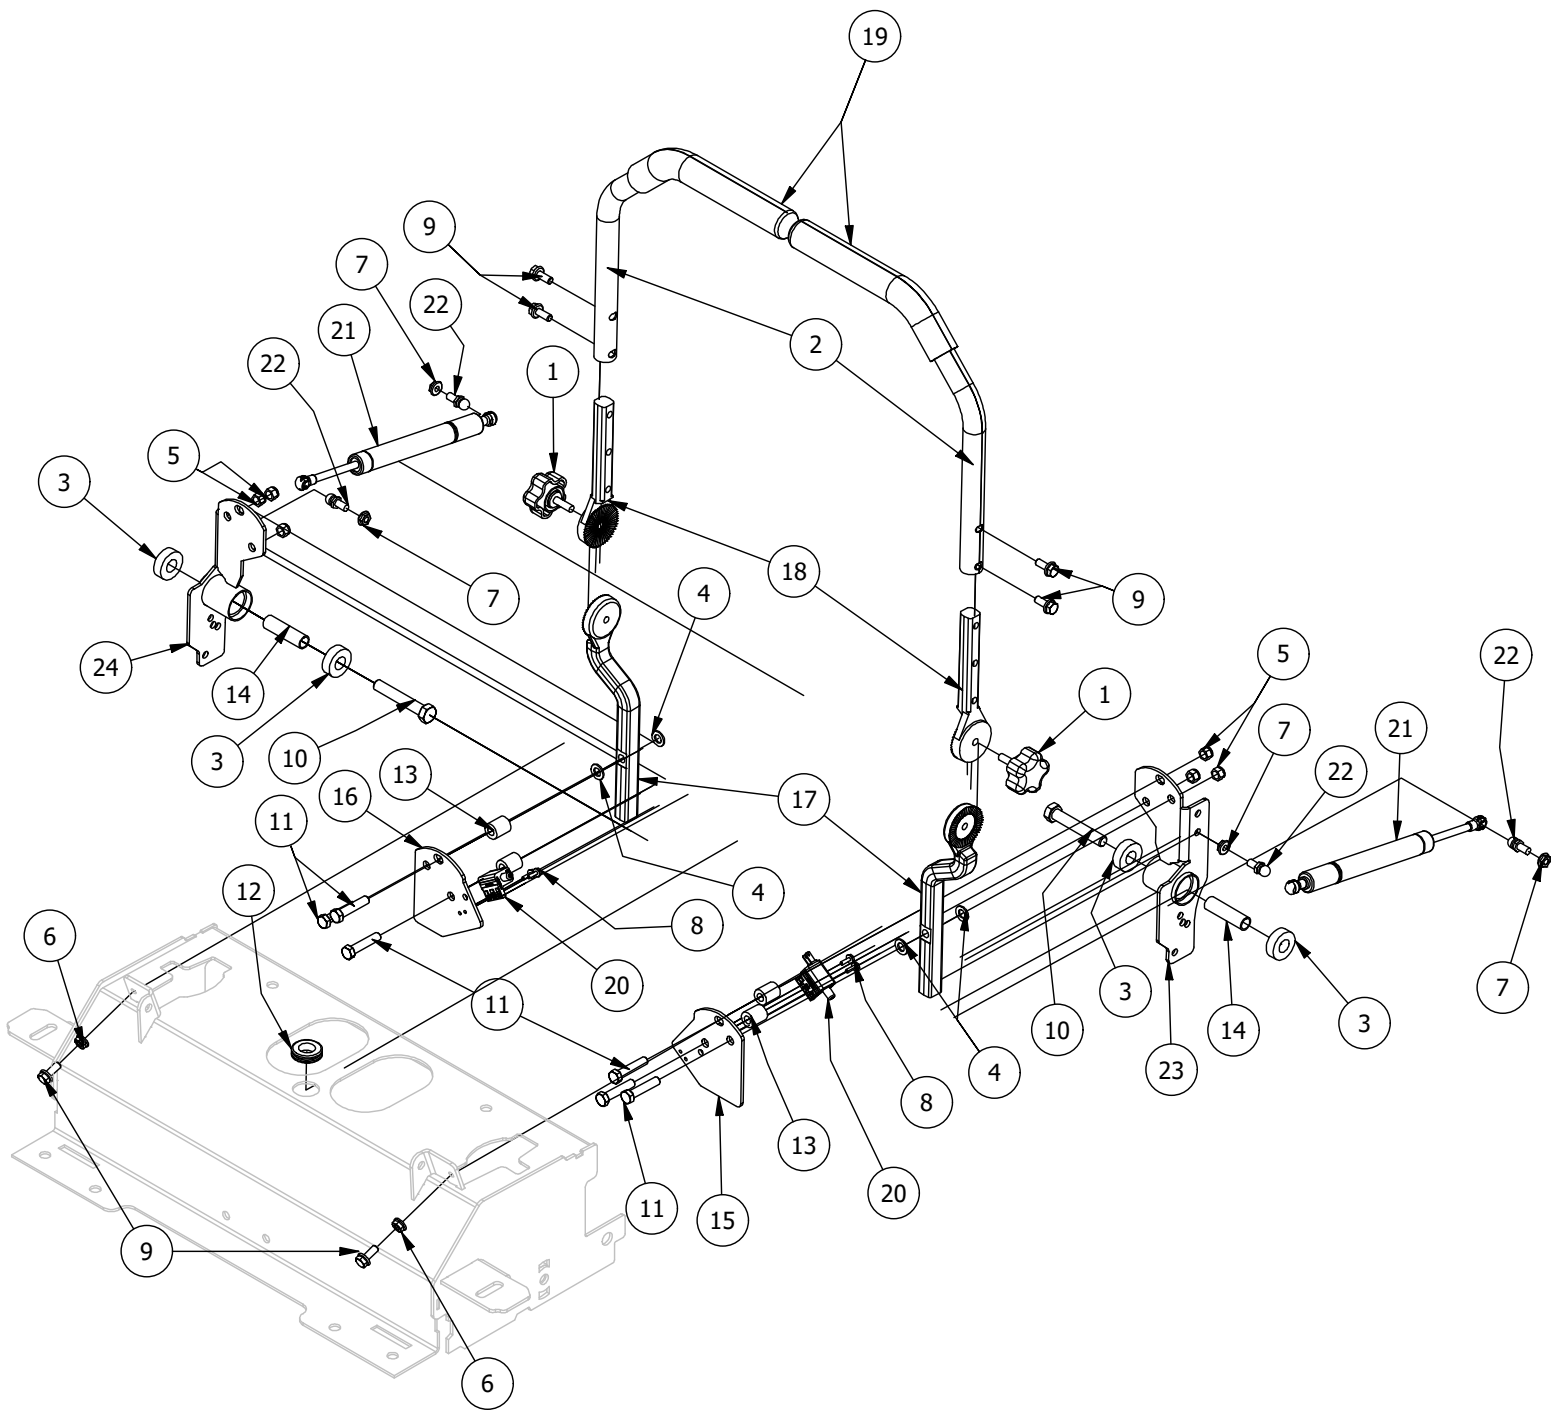

Drive Arm Assembly

Drive Arm Assembly			
ITEM	QTY	PART NUMBER	DESCRIPTION
1	2	148-0228	5/16-18 X 3/4 SL 5-LOBE (STAR) MALE SOFT TOUCH KNOB
2	2	403-0020-00	Mower Drive Handle Tube
3	4	410-0005-00	5/8" ID X 1-3/8" OD X 7/16" THK BEARING
4	4	410-0011-00	3/8 X 3/4 Bronze Washer
5	6	413-0013-00	3/8-16 NYLON INSERT FLANGE LOCKNUT ZINC
6	2	413-0022-00	5/16-18 HEX FLANGE NUT W/SERR ZINC YELLOW
7	4	413-0024-00	5/16-18 HEX SERRATED LARGE FLANGE L/NUT ZC
8	4	418-0032-00	8-32 X 1/2 IND. HWH SLOT TYPE F TCS ZINC
9	6	418-0048-00	5/16-18 X 3/4 HEX FLANGE BOLT GR 8 ZC YELLOW
10	2	418-0050-00	1/2-13 X 3 HEX C/S GR 5 ZINC
11	6	418-0051-00	3/8-16 X 1-3/4 HEX C/S GR 2 ZINC
12	1	419-0008-00	3/4" ID X FOR 1-3/16" HOLE FOR 11 GA RUBBER GROMMIT
13	4	425-0003-00	Mower Drive Arm Spacer
14	2	425-0004-00	Mower Drive Arm Hub & Deck Lift Arm Spacer
15	1	426-0002-00	Mower Left Control Arm Limit Switch Plate
16	1	426-0003-00	Mower Right Control Arm Limit Switch Plate
17	2	431-0002-00	Height/Pitch Adjustable Lower Drive Arm
18	2	431-0003-00	Height/Pitch Adjustable Upper Drive Arm
19	2	484-0001-00	Handle Grip
20	2	486-0030-00	NO Plunger Limit Switch
21	2	487-0001-00	Control Arm Damper
22	4	487-0005-00	Control Arm Damper Ball Stud
23	1	490-0012-02	Mower Left Drive Arm Bracket Assembly
24	1	490-0013-02	Mower Right Drive Arm Bracket Assembly