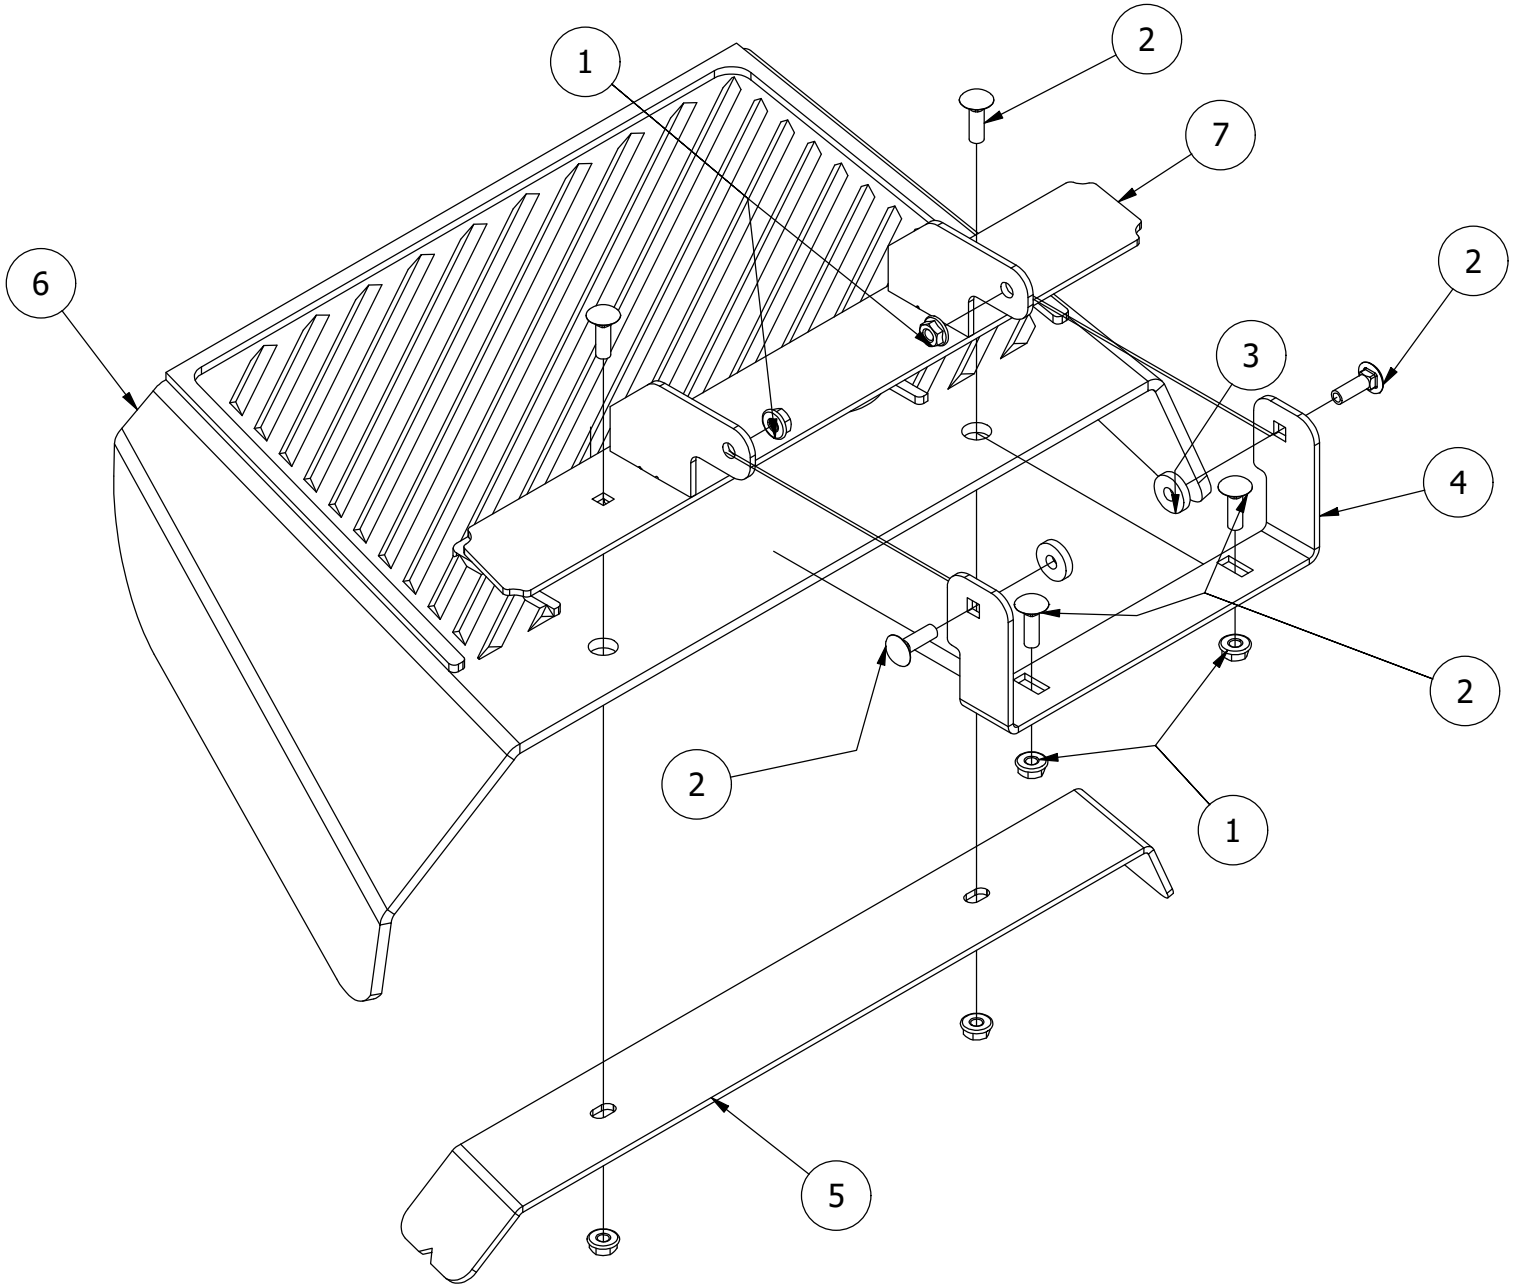

Deck Chute Assembly

Deck Chute Assembly			
ITEM	QTY	PART NUMBER	DESCRIPTION
1	6	413-0027-00	5/16-18 NYLON INSERT FLANGE LOCKNUT ZC YELLOW
2	6	418-0060-00	5/16-18 X 1 CARRIAGE BOLT ZINC YELLOW
3	2	419-0006-00	.312 ID X .875 OD X .1875 THK F/W NYLON BLK
4	1	439-0111-03	Mower Chute Mounting Bracket
5	1	439-0190-03	2020 Deck Chute Hinge Backer Bracket
6	1	481-0011-00	2020 RT/SRT Rubber Discharge Chute
7	1	490-0056-03	RT/SRT Deck Chute Hinge Assembly