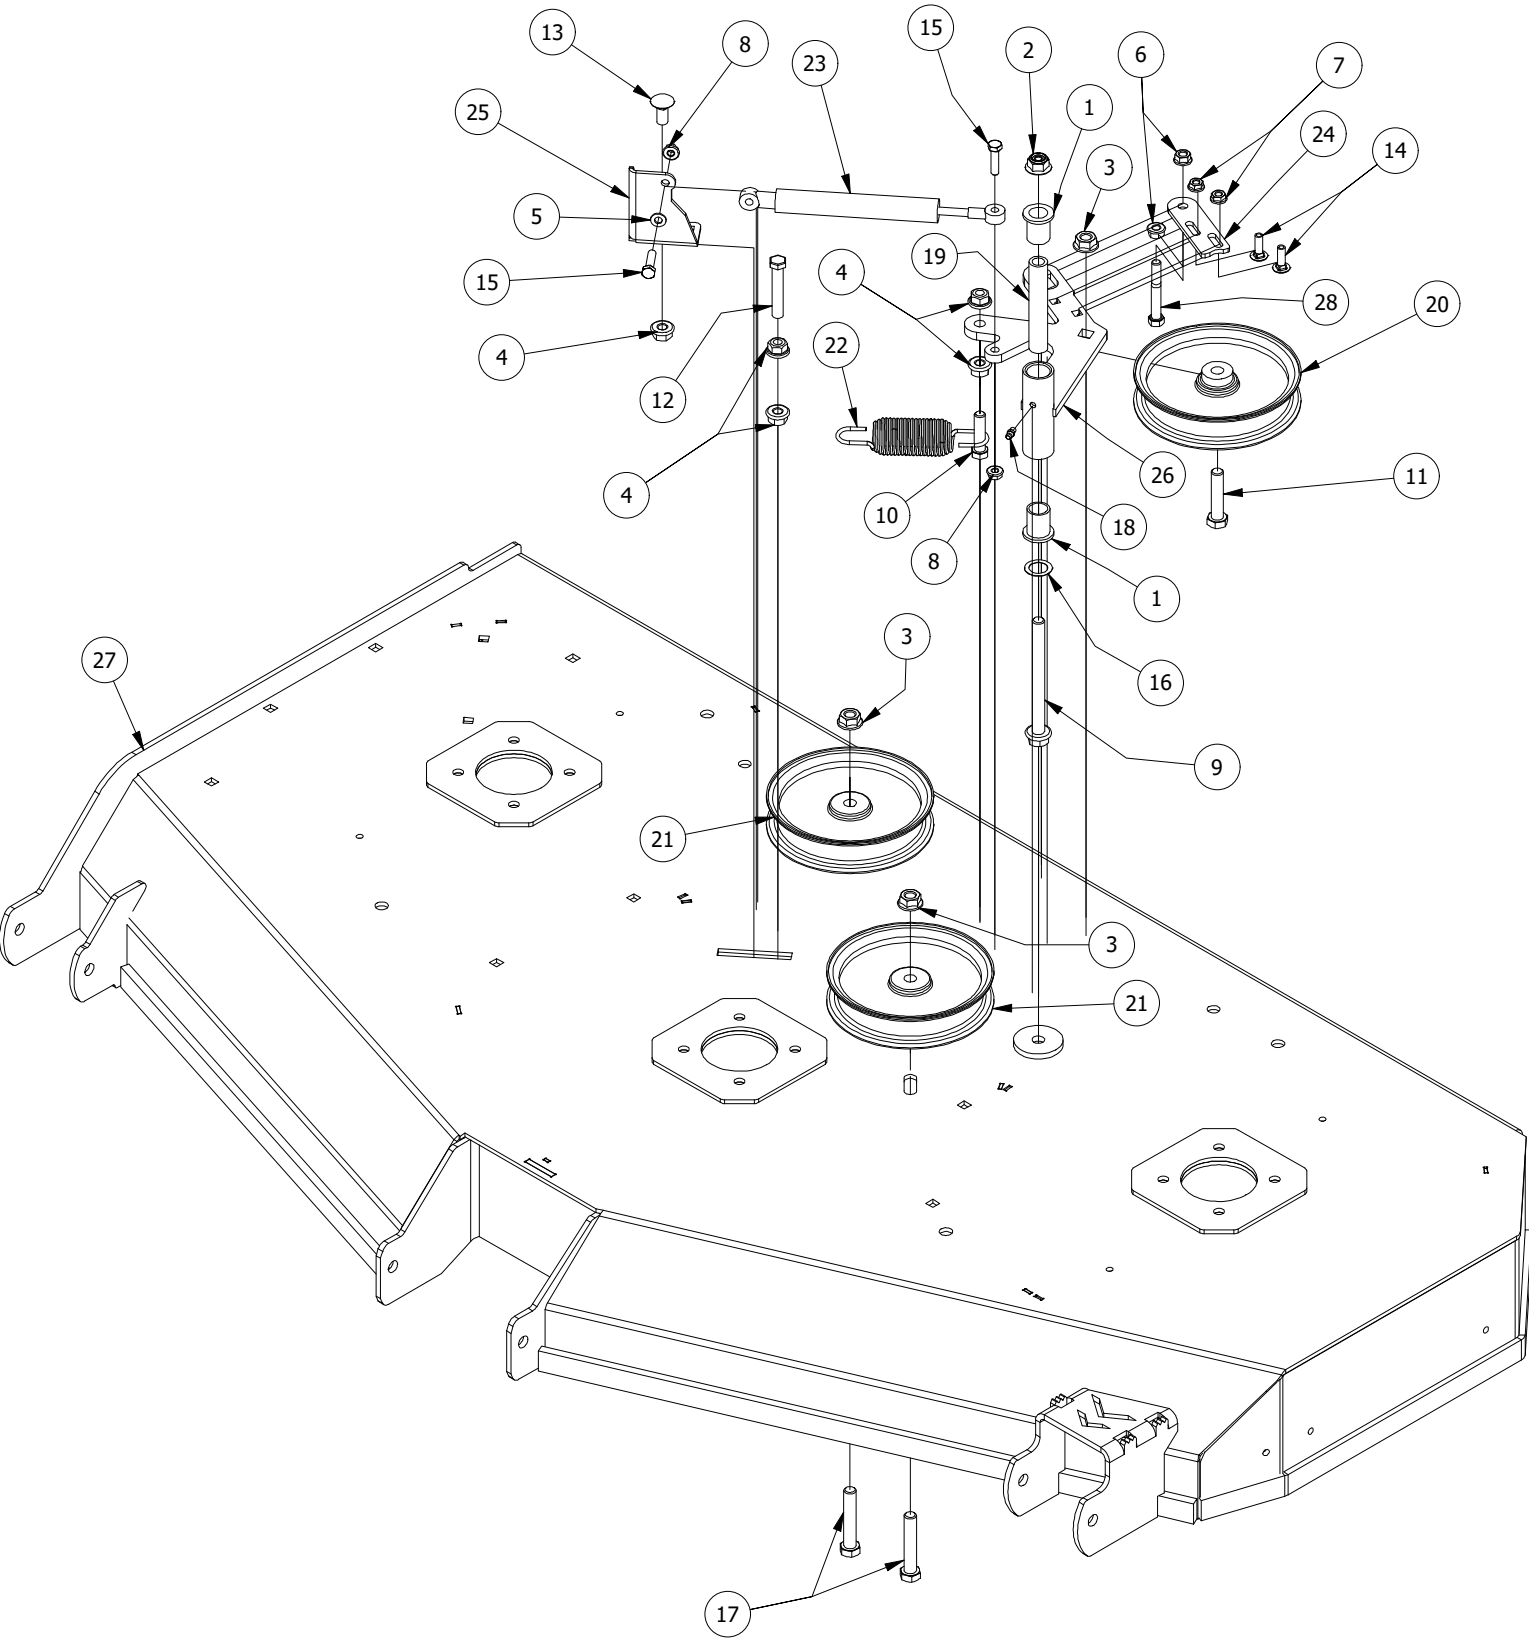

61" Deck Idler Assembly

61" Deck Idler Assembly			
ITEM	QTY	PART NUMBER	DESCRIPTION
1	2	410-0007-00	3/4" ID X 15/16" OD X 1-1/8" LENGTH FLANGE BUSHING
2	1	413-0002-00	1/2-13 NYLON INSERT FLANGE NUT ZINC YELLOW
3	3	413-0005-00	1/2-13 HEX FLANGE NUT W/SERR ZINC YELLOW
4	5	413-0011-00	7/16-14 HEX FLANGE NUT W/SERR ZINC YELLOW
5	1	413-0016-00	.312 ID X .625 OD X .062 THK THRUST BEARING OIL-IMPREG BRNZ
6	2	413-0020-00	3/8-16 HEX FLANGE NUT W/SERR ZINC YELLOW
7	2	413-0022-00	5/16-18 HEX FLANGE NUT W/SERR ZINC YELLOW
8	2	413-0027-00	5/16-18 NYLON INSERT FLANGE LOCKNUT ZC YELLOW
9	1	418-0009-00	1/2-13 X 5-1/2 HEX FLANGE BOLT GR 8 ZY
10	1	418-0011-00	7/16-14X 1-3/4 HEX C/S GR5 ZINC Yellow
11	1	418-0012-00	1/2-13 X 2-1/4 HEX C/S GR 5 ZINC
12	1	418-0013-00	7/16-14 X 2-1/2 HEX C/S GR 5 ZINC
13	1	418-0017-00	7/16-14 X 1 CARRIAGE BOLT ZINC
14	2	418-0060-00	5/16-18 X 1 CARRIAGE BOLT ZINC YELLOW
15	2	418-0109-00	5/16- 18 x 1 1/4 Hex C/S (GR.8) ZC/Yel
16	1	418-0110-00	.767 ID X 1.125 OD X .016 THK TRIPLE WAVE WASHER 1074-1095
17	2	418-0246-00	1/2-13 x 2-3/4 Hex Flange Bolt (GR.8) ZC/YEL
18	1	424-0002-00	1/4" DRIVE TYPE GREASE FITTING ZC YELLOW
19	1	425-0006-00	Mower Inner Idler Spacer
20	1	433-0014-00	6-3/4" Idler Pulley, 7/16" Spacer Assembly
21	2	433-0015-00	6-3/4" Idler Pulley, 15/16" Spacer Assembly
22	1	434-0007-00	2019 Mower Deck Spring
23	1	434-0009-00	Idler Gas Spring
24	1	439-0257-03	Deck Idler Pulley Belt Retainer Brkt
25	1	439-0335-03	Deck Belt Idler Damper Mounting Bracket
26	1	490-0019-03	Mower Deck Idler Pulley Arm Assembly
27	1	490-0061-00	2020 61 RT/SRT Deck assembly
28	1	618-2078-00	3/8-16 x 2-3/4 Hex C/S GR2 Zinc