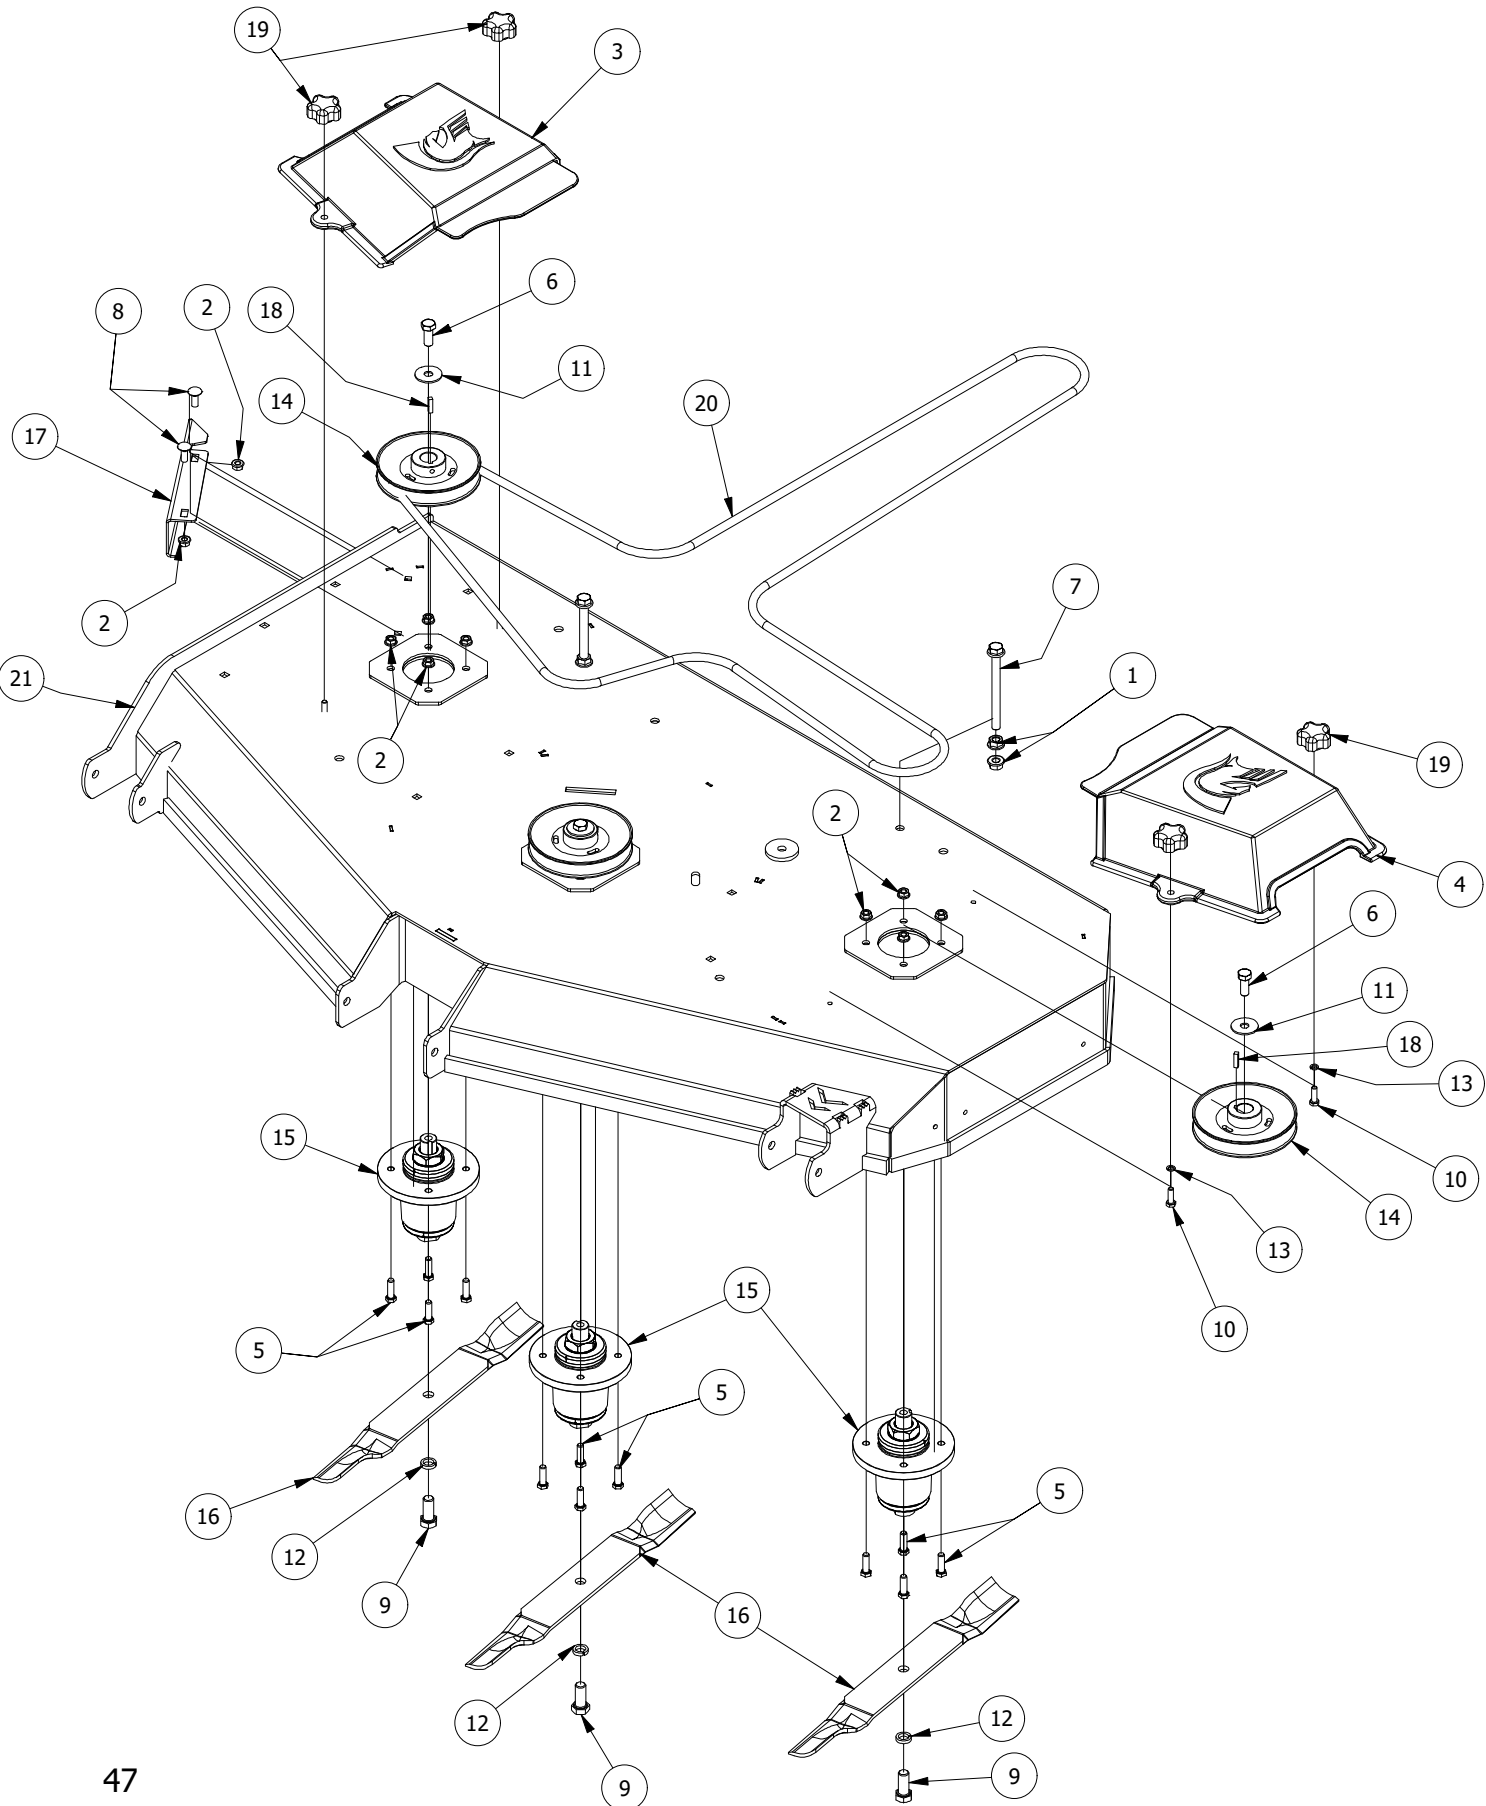

61" Spindles, Blades, Pulleys, and Covers

61" Spindles, Blades, Pulleys, and Covers			
ITEM	QTY	PART NUMBER	DESCRIPTION
1	4	413-0005-00	1/2-13 HEX FLANGE NUT W/SERR ZINC YELLOW
2	14	413-0020-00	3/8-16 HEX FLANGE NUT W/SERR ZINC YELLOW
3	1	414-0020-00	Right Pulley Cover 61" RZ/RT/SRT, 72" RT/SRT
4	1	414-0021-00	Left Pulley Cover 61" RZ/RT/SRT, 72" RT/SRT
5	12	418-0005-00	3/8-16 x 1-1/4 Hex Bolt GR5
6	3	418-0006-00	1/2-20 X 1-1/4 HEX C/S GR 5 ZINC
7	2	418-0009-00	1/2-13 X 5-1/2 HEX FLANGE BOLT GR 8 ZY
8	2	418-0045-00	3/8-16 X 1 Carriage Bolt Zinc Yellow
9	3	418-0078-00	5/8-11 X 1-1/2 HEX C/S GR 8 ZC YELLOW
10	4	418-0108-00	5/16 x1 Hex C/S (GR8) ZC/Yel
11	3	419-0001-00	1/2" X 1-5/8 BELLEVILLE CUP WASHER ZINC YELLOW
12	3	419-0004-00	5/8 SPLIT LOCKWASHER ZINC
13	4	419-0009-00	5/16 SPLIT LOCKWASHER ZINC
14	3	433-0003-00	Deck Pulley 61"
15	3	437-0005-00	Mower Heavy Duty Deck Spindle
16	3	438-0002-00	61" Mower Deck Blade
17	1	439-0725-00	2021 61" RZ/RT/SRT Deck Wiper Bracket
18	3	442-0001-00	1/4 X 1 SQUARE KEY STOCK
19	4	445-0005-00	5/16-18 5-LOBE (STAR) FEMALE SOFT TOUCH KNOB (1.90 DIA) BLK
20	1	461-0002-00	61" Mower Deck Belt, HB x 167.9" Effective Length
21	1	490-0061-00	2020 61 RT/SRT Deck assembly