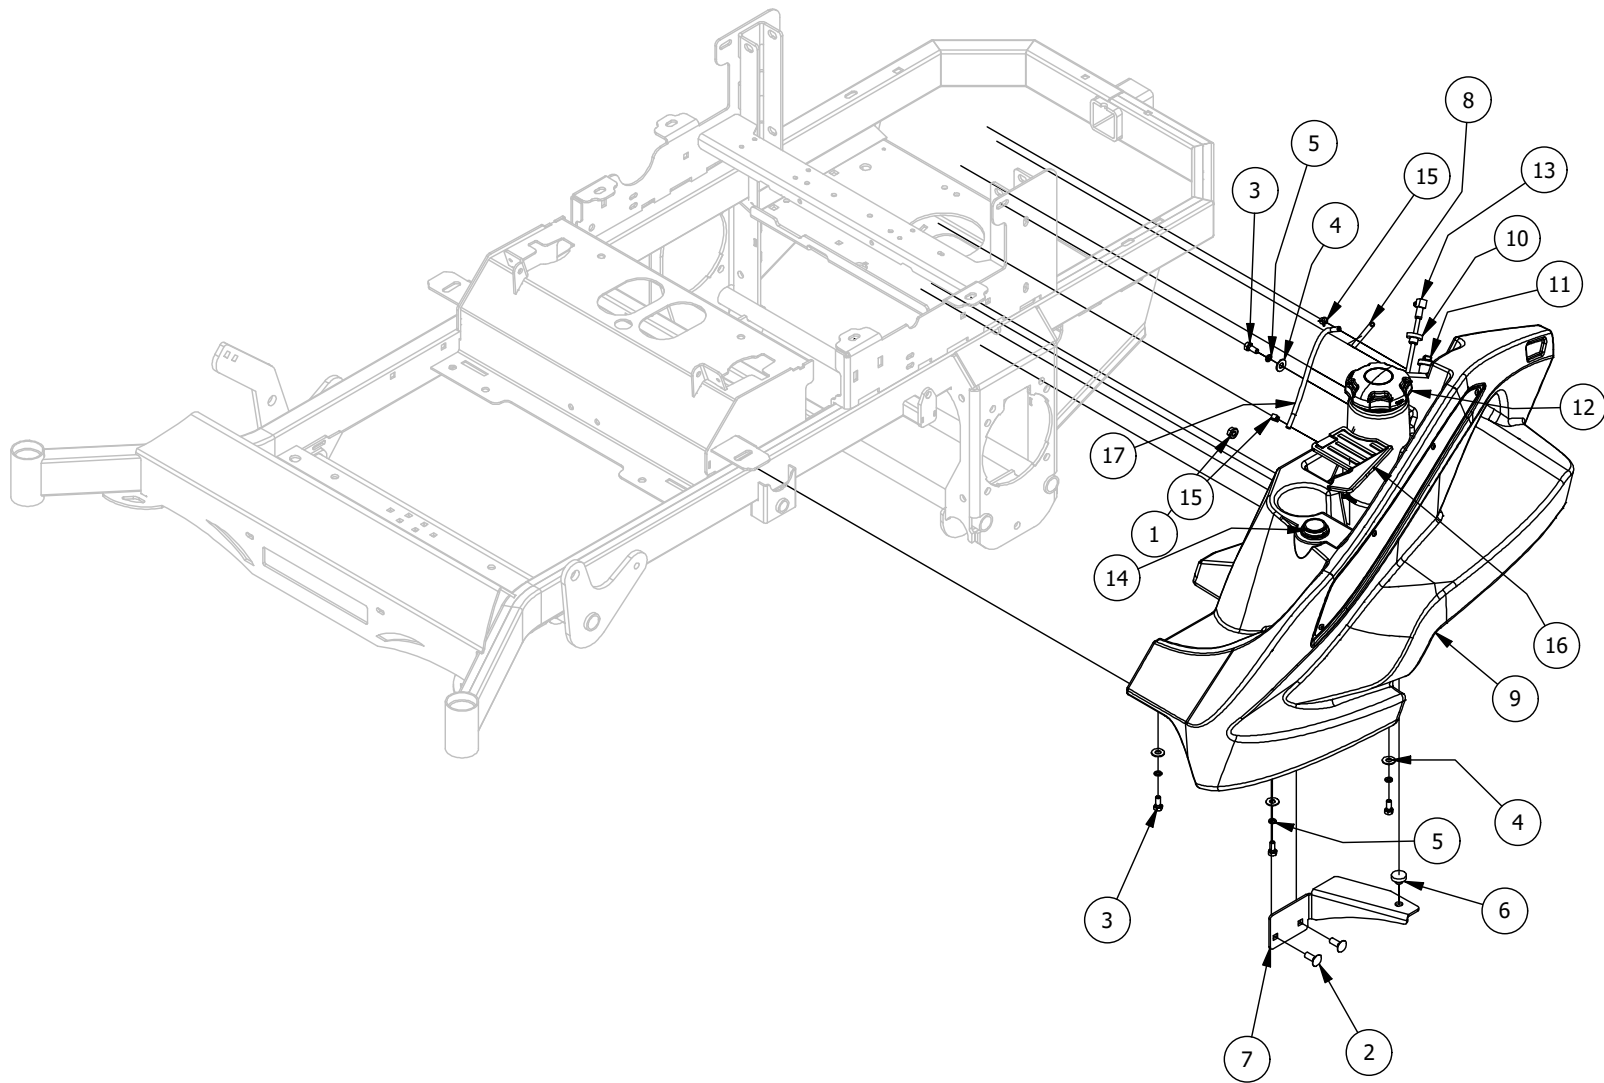

Gas Tank Assembly

Gas Tank Assembly			
ITEM	QTY	PART NUMBER	DESCRIPTION
1	2	413-0020-00	3/8-16 HEX FLANGE NUT W/SERR ZINC YELLOW
2	2	418-0045-00	3/8-16 X 1 Carriage Bolt Zinc Yellow
3	4	418-0054-00	5/16-18 X 3/4 HEX C/S ZINC
4	4	419-0007-00	5/16 Flat Washer
5	4	419-0009-00	5/16 SPLIT LOCKWASHER ZINC
6	1	429-0002-00	Push-In Rubber Bumper, Mower Floor
7	1	439-0448-00	RT/SRT Gas Tank Support
8	1	451-0002-00	Mower Fuel Tank Black 3/16" Vent Tube
9	1	467-0001-00	Mower Gasoline Fuel Tank Assembly
10	1	467-0005-00	Fuel Pickup Tube Grommet
11	1	467-0006-00	Remote Tank Vent Valve w / Grommet
12	1	467-0008-00	Tank Fill Neck Non-Venting Cap
13	1	467-0012-00	Spartan 25.14" Fuel Pickup Tube W/ Filter Screen
14	1	467-0035-00	RT/SRT Rochester Fuel Gauge(8688-00003)
15	2	472-0004-00	1/2" (#8) Hose Clamp
16	1	481-0004-00	Rubber Tank Storage Compartment Insert
17	1	751-1014-00	1/4 Fuel Line - Low Perm