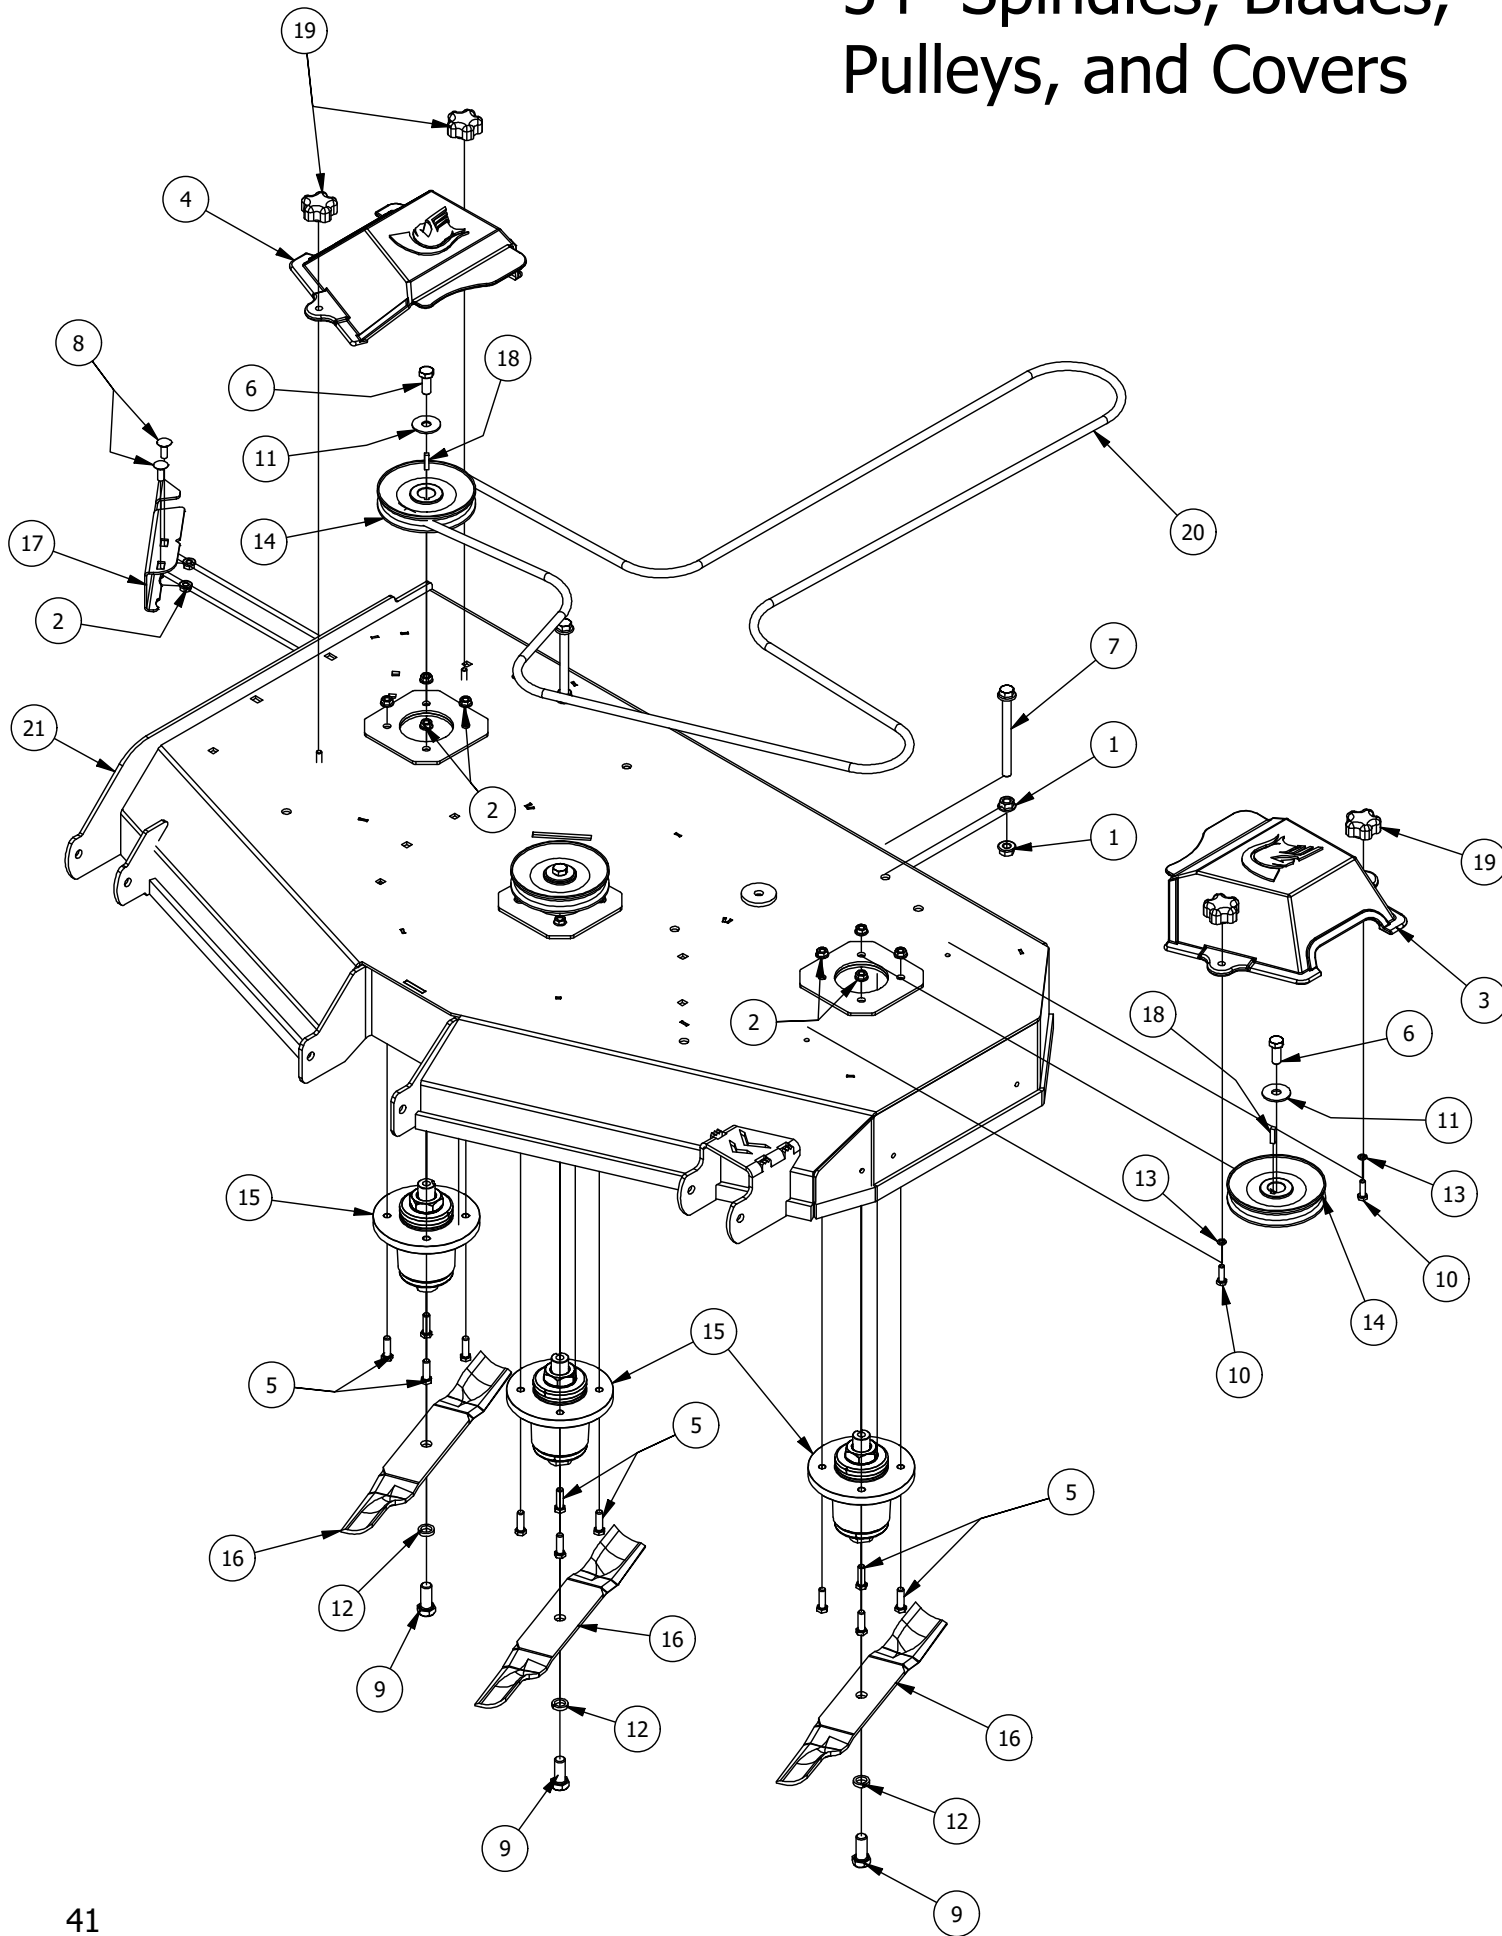

54" Spindles, Blades, Pulleys, and Covers

54" Spindles, Blades, Pulleys, and Covers

ITEM	QTY	PART NUMBER	DESCRIPTION
1	4	413-0005-00	1/2-13 HEX FLANGE NUT W/SERR ZINC YELLOW
2	14	413-0020-00	3/8-16 HEX FLANGE NUT W/SERR ZINC YELLOW
3	1	414-0018-00	48" & 54" Deck Left Pulley Cover
4	1	414-0019-00	48" & 54" Deck Right Pulley Cover
5	12	418-0005-00	3/8-16 x 1-1/4 Hex Bolt GR5
6	3	418-0006-00	1/2-20 X 1-1/4 HEX C/S GR 5 ZINC
7	2	418-0009-00	1/2-13 X 5-1/2 HEX FLANGE BOLT GR 8 ZY
8	2	418-0045-00	3/8-16 X 1 Carriage Bolt Zinc Yellow
9	3	418-0078-00	5/8-11 X 1-1/2 HEX C/S GR 8 ZC YELLOW
10	4	418-0108-00	5/16 x1 Hex C/S (GR8) ZC/Yel
11	3	419-0001-00	1/2" X 1-5/8 BELLEVILLE CUP WASHER ZINC YELLOW
12	3	419-0004-00	5/8 SPLIT LOCKWASHER ZINC
13	4	419-0009-00	5/16 SPLIT LOCKWASHER ZINC
14	3	433-0004-00	Deck Pulley 54"
15	3	437-0005-00	Mower Heavy Duty Deck Spindle
16	3	438-0001-00	54" Mower Deck Blade
17	1	439-0720-03	2021 54" RZ/RT/SRT Deck Wiper Bracket
18	3	442-0001-00	1/4 X 1 SQUARE KEY STOCK
19	4	445-0005-00	5/16-18 5-LOBE (STAR) FEMALE SOFT TOUCH KNOB (1.90 DIA) BLK
20	1	461-0001-00	54" Mower Deck Belt, HB x 153.5" Effective Length
21	1	490-0063-03	2020 54" RT/SRT Deck Assembly